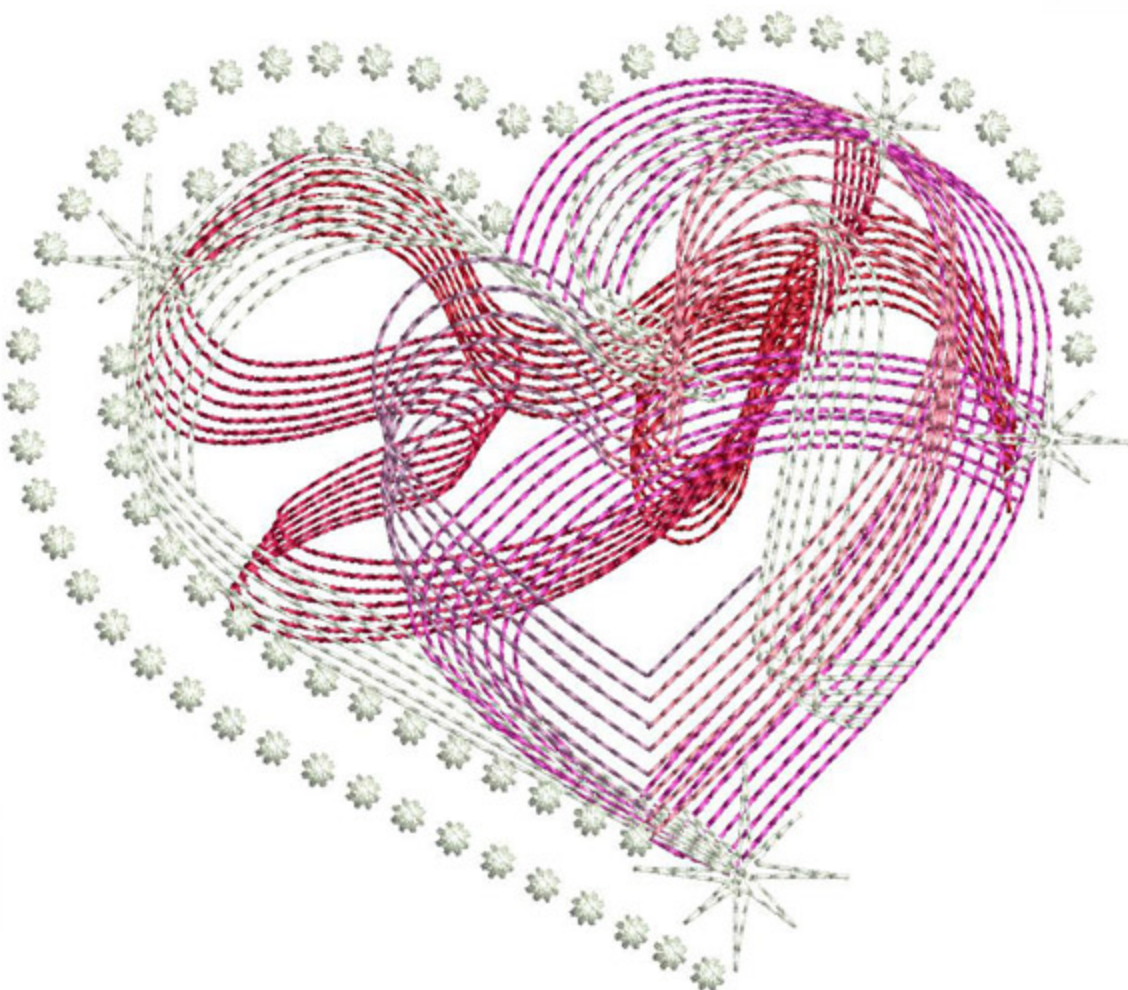

---

AbstractLines5x7

Stitches: 12494  
Colors: 6  
H: 127.2 mm  
W: 146.8 mm

Color Sequence:

1. ■ Lipstick 1838  
Brand: Madeira Neon Polyester
2. ■ Jockey Red 1681  
Brand: Madeira Neon Polyester
3. ■ 1709  
Brand: Madeira Poly
4. □ Snow White 1801  
Brand: Madeira Neon Polyester
5. ■ Wild Pink 1721  
Brand: Madeira Neon Polyester
6. ■ Cachet 1831  
Brand: Madeira Neon Polyester
7. □ Snow White 1801  
Brand: Madeira Neon Polyester

---

AbstractLines6x8

Stitches: 14643  
Colors: 6  
H: 147.9 mm  
W: 171.6 mm

Color Sequence:

1.  Lipstick 1838  
Brand: Madeira Neon Polyester
2.  Jockey Red 1681  
Brand: Madeira Neon Polyester
3.  1709  
Brand: Madeira Poly
4.  Snow White 1801  
Brand: Madeira Neon Polyester
5.  Wild Pink 1721  
Brand: Madeira Neon Polyester
6.  Cachet 1831  
Brand: Madeira Neon Polyester
7.  Snow White 1801  
Brand: Madeira Neon Polyester

AbstractLines8x10

Stitches: 19540  
Colors: 6  
H: 194.6 mm  
W: 225.7 mm

Color Sequence:

1. ■ Lipstick 1838  
Brand: Madeira Neon Polyester
2. ■ Jockey Red 1681  
Brand: Madeira Neon Polyester
3. ■ 1709  
Brand: Madeira Poly
4. □ Snow White 1801  
Brand: Madeira Neon Polyester
5. ■ Wild Pink 1721  
Brand: Madeira Neon Polyester
6. ■ Cachet 1831  
Brand: Madeira Neon Polyester
7. □ Snow White 1801  
Brand: Madeira Neon Polyester