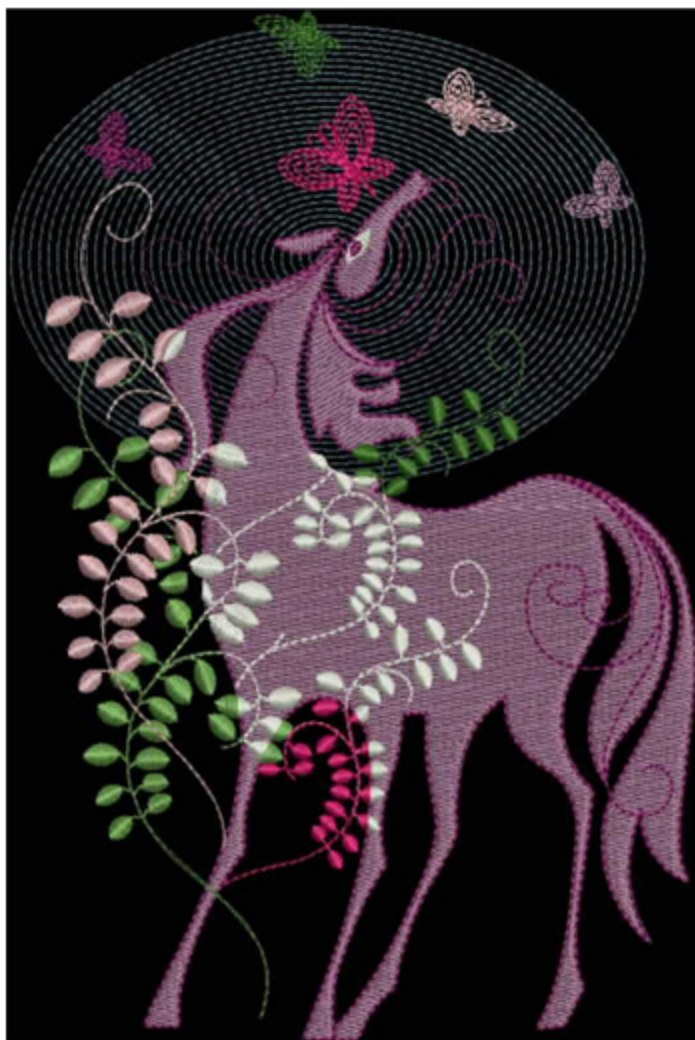

#### DHButterflies5x7

Stitches: 23875  
Colors: 8  
H: 172.0 mm  
W: 113.7 mm

#### Color Sequence:

1.  Isle Of Skye 1675  
Brand: Madeira Neon Polyester
2.  Cachet 1831  
Brand: Madeira Neon Polyester
3.  Raspberry 1833  
Brand: Madeira Neon Polyester
4.  Green 1770  
Brand: Madeira Neon Polyester
5.  White 1802  
Brand: Madeira Neon Polyester
6.  Pastoral Green 1848  
Brand: Madeira Neon Polyester
7.  1709  
Brand: madiera poly
8.  Rambling Pink 1921  
Brand: Madeira Neon Polyester
9.  Raspberry 1833  
Brand: Madeira Neon Polyester

DHButterflies6x8

Stitches: 28085  
Colors: 8  
H: 195.0 mm  
W: 129.0 mm

Color Sequence:

1.  Isle Of Skye 1675  
Brand: Madeira Neon Polyester
2.  Cachet 1831  
Brand: Madeira Neon Polyester
3.  Raspberry 1833  
Brand: Madeira Neon Polyester
4.  Green 1770  
Brand: Madeira Neon Polyester
5.  White 1802  
Brand: Madeira Neon Polyester
6.  Pastoral Green 1848  
Brand: Madeira Neon Polyester
7.  1709  
Brand: madiera poly
8.  Rambling Pink 1921  
Brand: Madeira Neon Polyester
9.  Raspberry 1833  
Brand: Madeira Neon Polyester

DHButterflies8x10

Stitches: 39141  
Colors: 8  
H: 251.0 mm  
W: 166.3 mm

Color Sequence:

1.  Isle Of Skye 1675  
Brand: Madeira Neon Polyester
2.  Cachet 1831  
Brand: Madeira Neon Polyester
3.  Raspberry 1833  
Brand: Madeira Neon Polyester
4.  Green 1770  
Brand: Madeira Neon Polyester
5.  White 1802  
Brand: Madeira Neon Polyester
6.  Pastoral Green 1848  
Brand: Madeira Neon Polyester
7.  1709  
Brand: madiera poly
8.  Rambling Pink 1921  
Brand: Madeira Neon Polyester
9.  Raspberry 1833  
Brand: Madeira Neon Polyester