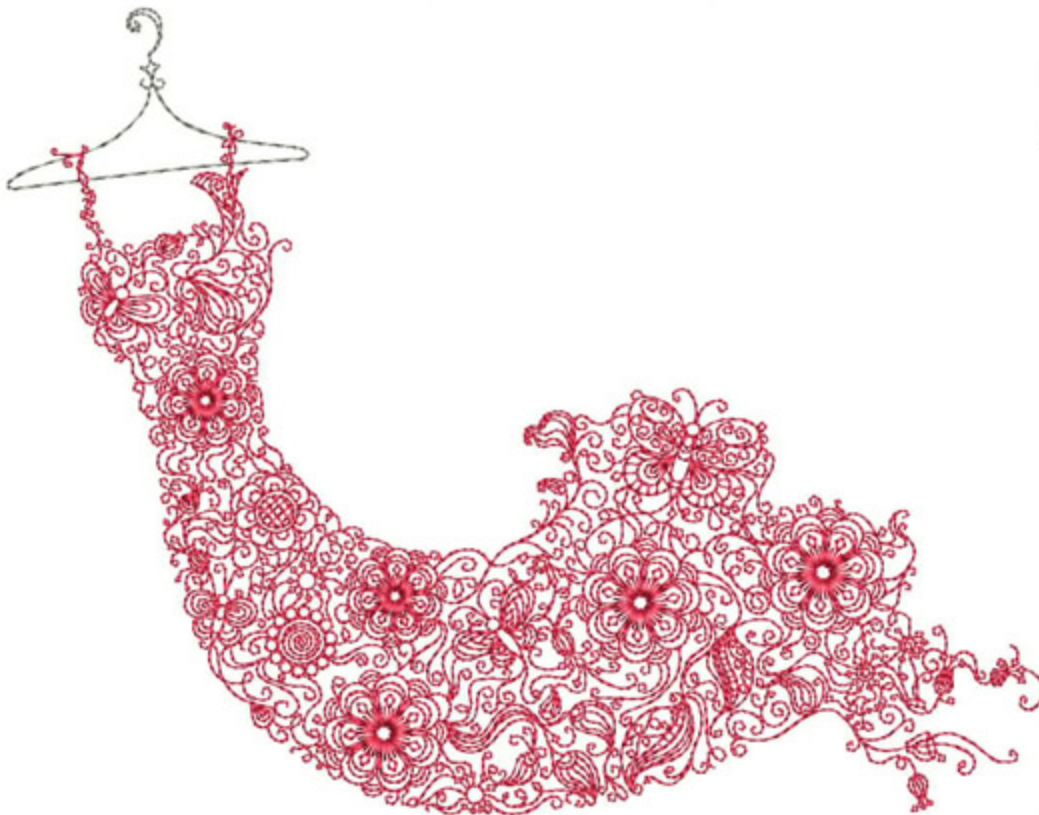

FFADressOnHanger5x7

Stitches: 15996  
Colors: 2  
H: 162.1 mm  
W: 126.9 mm

Color Sequence:  
1.  Silvery Grey 1840  
Brand: Madeira Neon Polyester  
2.  1786  
Brand: Madeira poly

FFADressOnHanger6x8

Stitches: 17963  
Colors: 2  
H: 151.9 mm  
W: 194.0 mm

Color Sequence:  
1.  Silvery Grey 1840  
Brand: Madeira Neon Polyester  
2.  1786  
Brand: Madeira poly

FFADressOnHanger8x10

Stitches: 20826  
Colors: 2  
H: 195.6 mm  
W: 249.9 mm

Color Sequence:

1.  Silvery Grey 1840  
Brand: Madeira Neon Polyester
2.  1786  
Brand: Madeira poly