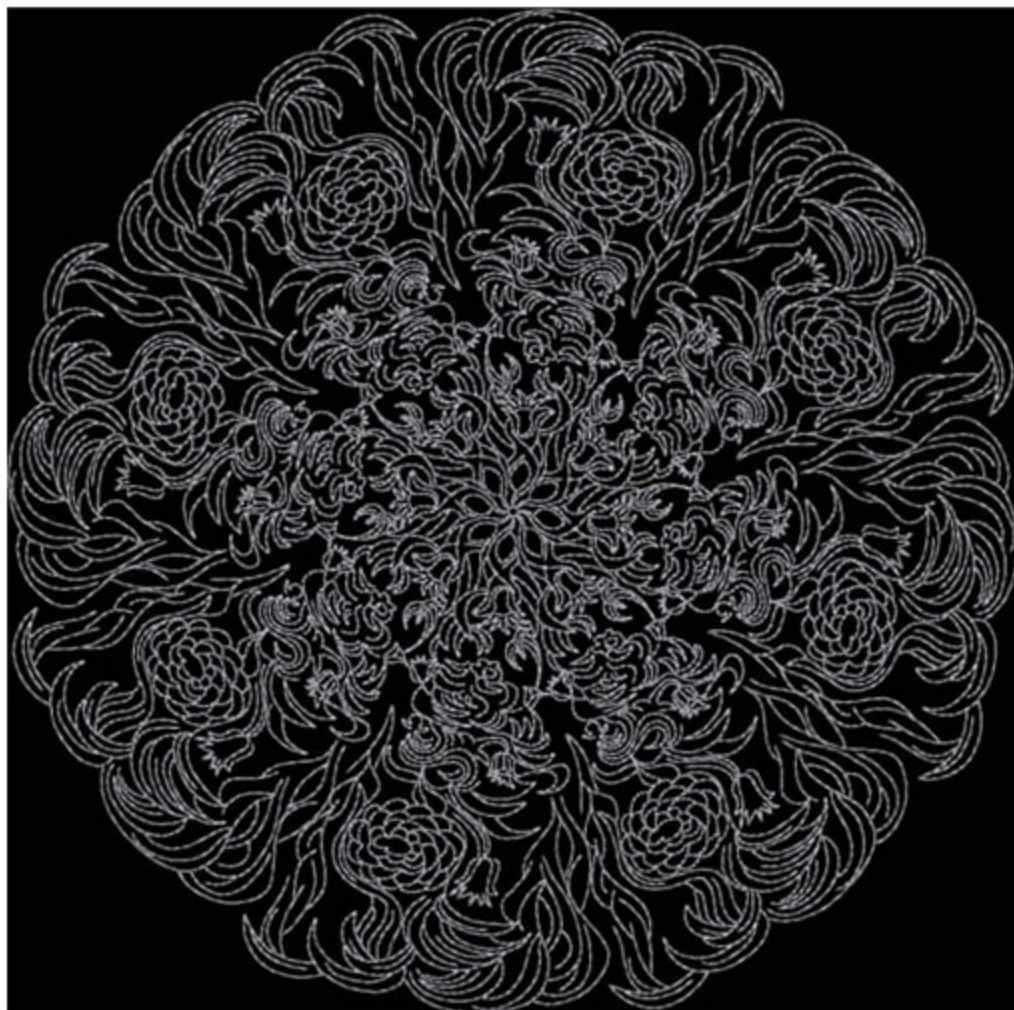

FFL005_6x6

Stitches: 25545
Colors: 1
H: 152.0 mm
W: 152.0 mm

Color Sequence:
1.  light purple 622
Brand: Floriani

FFL005_8x8

Stitches: 29785
Colors: 1
H: 195.0 mm
W: 195.0 mm

Color Sequence:
1. ■ light purple 622
Brand: Floriani