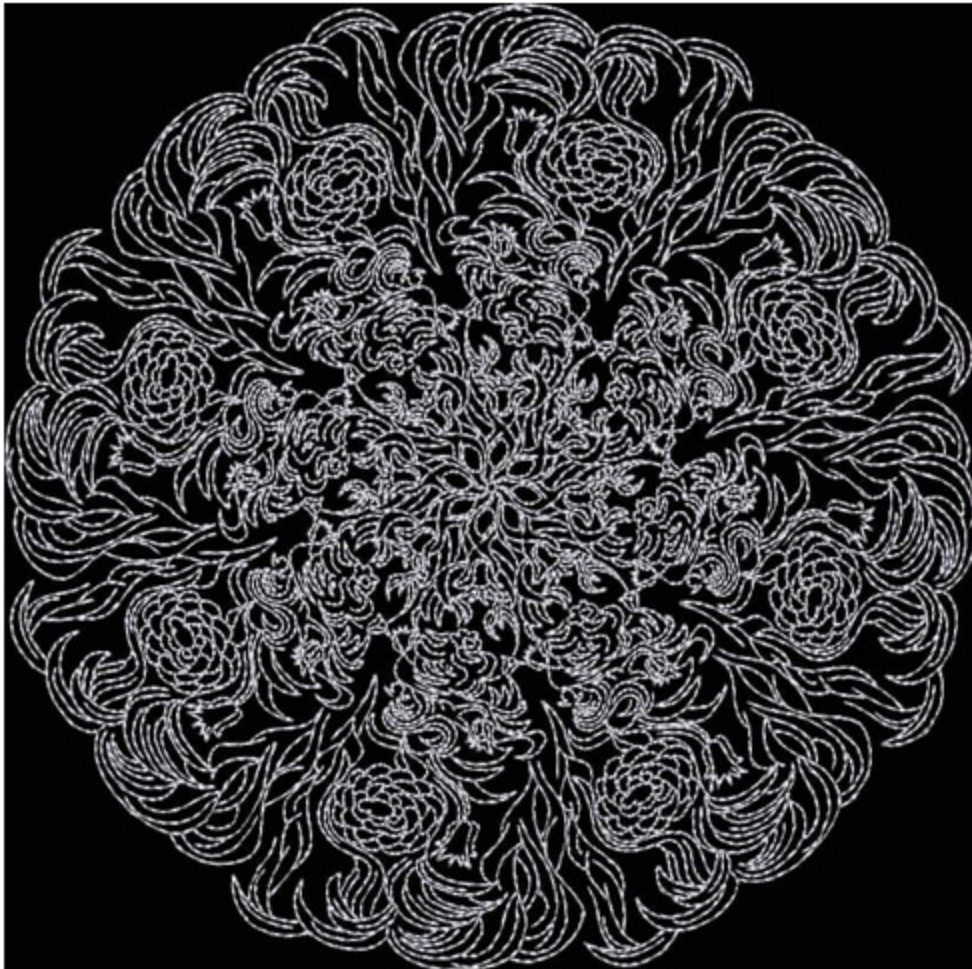

FFL005_6x6

Stitches: 25545
Colors: 1
H: 152.0 mm
W: 152.0 mm

Color Sequence:
1.  light purple 622
Brand: Floriani

FFL005_8x8

Stitches: 29785
Colors: 1
H: 195.0 mm
W: 195.0 mm

Color Sequence:
1. ■ light purple 622
Brand: Floriani