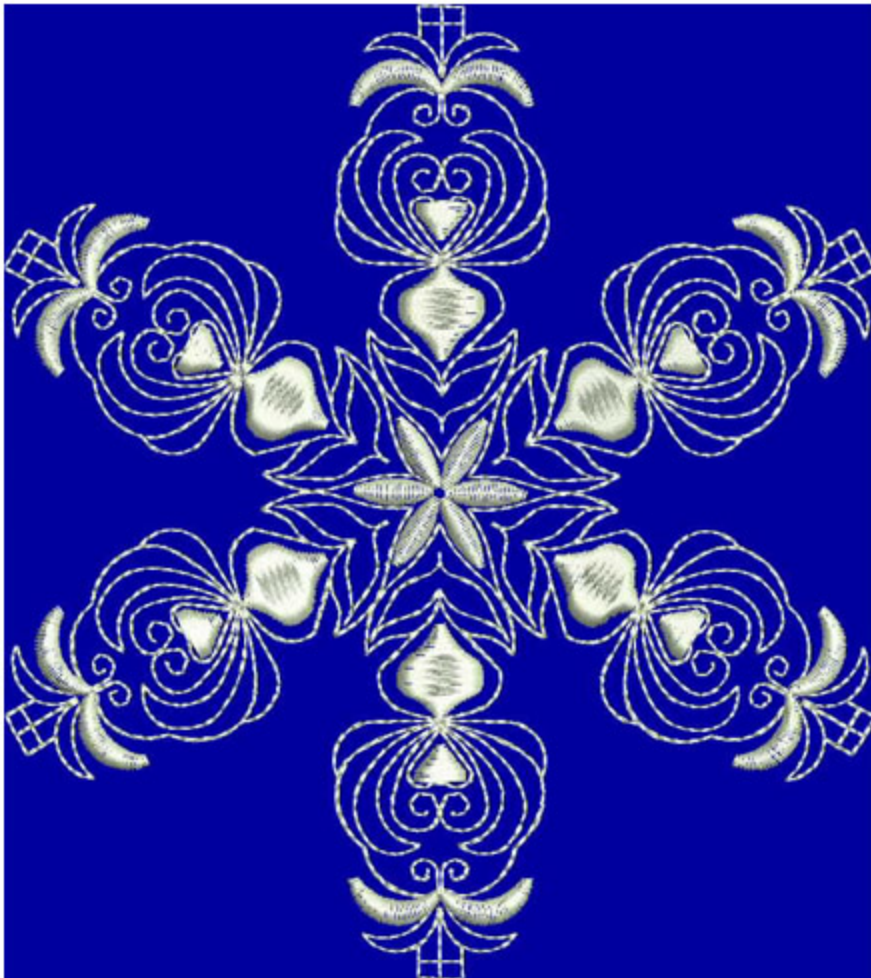

BERNINA Embroidery Software

SOSCandy4

Stitches: 6447
Colors: 1
H: 100.0 mm
W: 88.8 mm

Color Sequence:
1. | | Natural White 1803
Brand: Madeira Neon Polyester

BERNINA Embroidery Software

SOSCandy5

Stitches: 7775
Colors: 1
H: 127.2 mm
W: 113.0 mm

Color Sequence:
1. | | Natural White 1803
Brand: Madeira Neon Polyester

BERNINA Embroidery Software

SOSCandy6

Stitches:	9074
Colors:	1
H:	152.0 mm
W:	135.0 mm

Color Sequence:
1. | | Natural White 1803
Brand: Madeira Neon Polyester