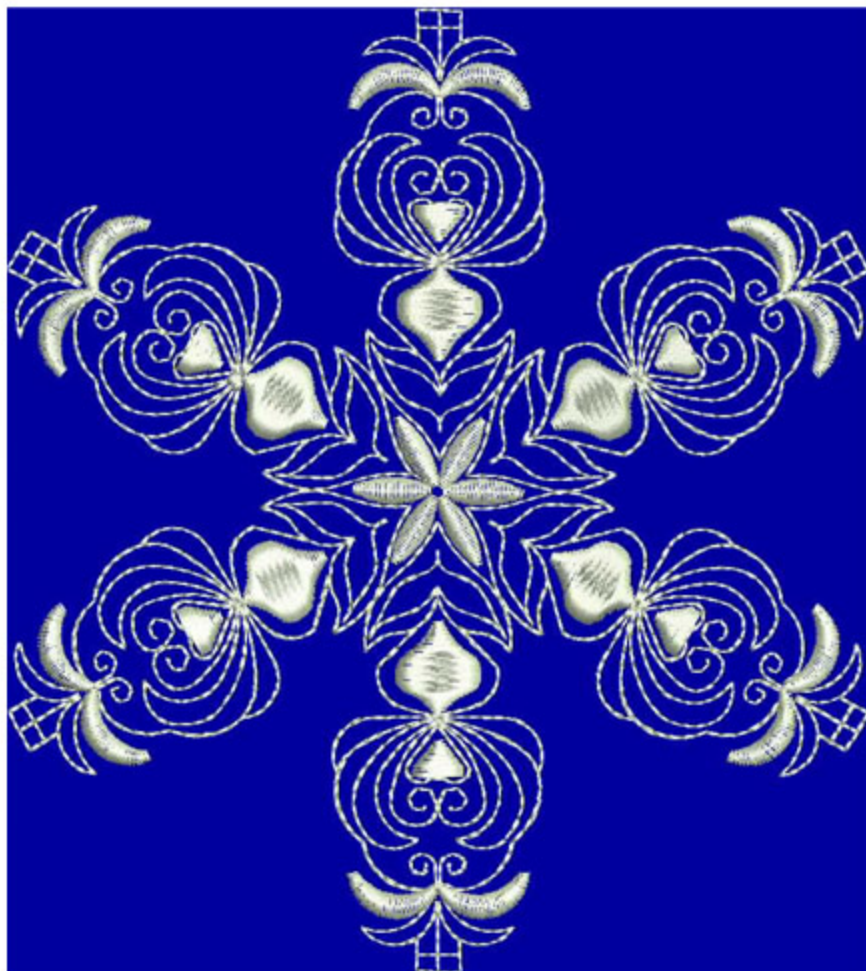

BERNINA Embroidery Software

SOSCandy4

Stitches: 6447
Colors: 1
H: 100.0 mm
W: 88.8 mm

Color Sequence:
1. | | Natural White 1803
Brand: Madeira Neon Polyester

BERNINA Embroidery Software

SOSCandy5

Stitches: 7775
Colors: 1
H: 127.2 mm
W: 113.0 mm

Color Sequence:
1. | | Natural White 1803
Brand: Madeira Neon Polyester

BERNINA Embroidery Software

SOSCandy6

Stitches:	9074
Colors:	1
H:	152.0 mm
W:	135.0 mm

Color Sequence:
1. | | Natural White 1803
Brand: Madeira Neon Polyester