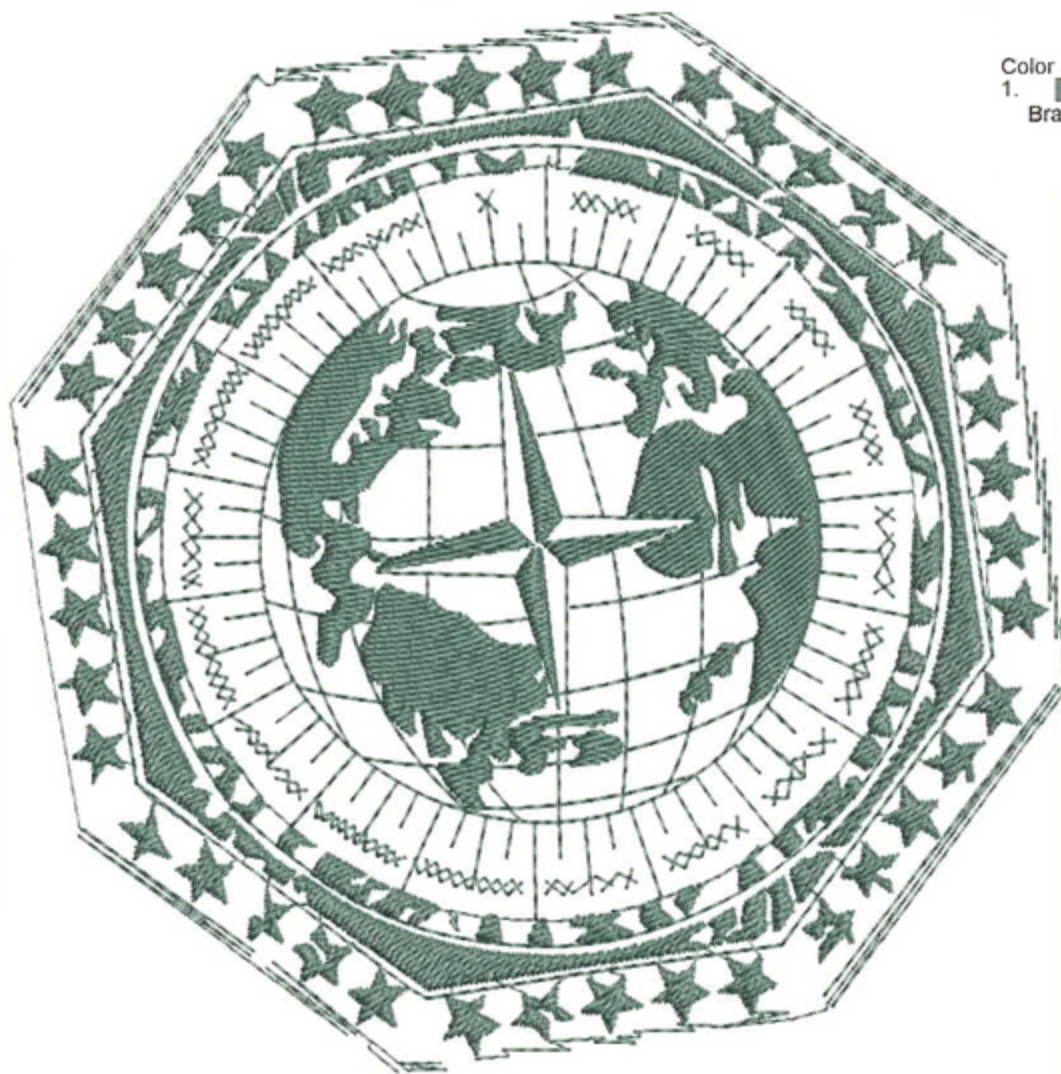

AASWorld5x7

Date: 7 Jun, 2013
Stitches: 18125
Colors: 1
H: 128.8 mm
W: 127.2 mm

Color Sequence:
1. ■ Mystic Teal 1652
Brand: Madeira Neon Polyester

AASWorld6x8

Date: 7 Jun, 2013
Stitches: 24004
Colors: 1
H: 153.9 mm
W: 152.0 mm

Color Sequence:
1. ■ Mystic Teal 1652
Brand: Madeira Neon Polyester

AASWorld8x10

Date: 7 Jun, 2013
Stitches: 32030
Colors: 1
H: 197.4 mm
W: 195.0 mm

Color Sequence:
1. ■ Mystic Teal 1652
Brand: Madeira Neon Polyester