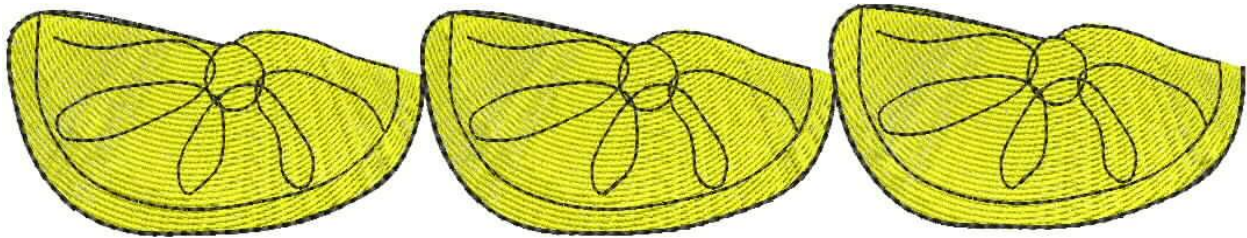

# Ravens Nest Embroidery

CFSLemonBorder4x4

Stitches: 4073  
Colors: 2  
H: 18.7 mm  
W: 100.1 mm

Color Sequence:  
1. ■ Yellow 4  
Brand: BERNINA  
2. ■ Black 13  
Brand: BERNINA

# Ravens Nest Embroidery

CFSLemonBorder5x7

Stitches: 9056  
Colors: 2  
H: 32.4 mm  
W: 175.0 mm

Color Sequence:  
1.  Yellow 4  
Brand: BERNINA  
2.  Black 13  
Brand: BERNINA