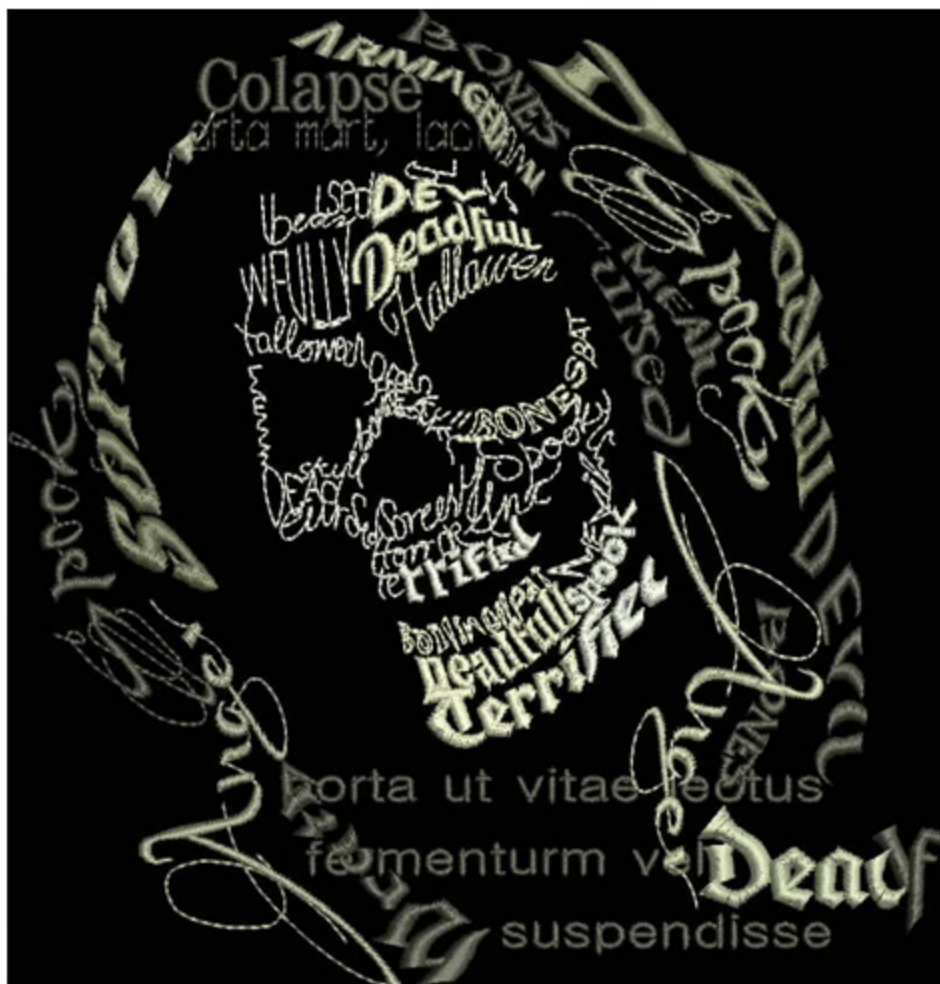

BABCowledInWords5x7

Stitches: 19017
 Colors: 6
 H: 134.1 mm
 W: 127.2 mm

Color Sequence:

1. Natural White 1803
Brand: Madeira Neon Polyester
2. Celestial Tule 1682
Brand: Madeira Neon Polyester
3. 1664
Brand: Madeira Poly
4. 1663
Brand: Madeira poly
5. Rattan 1662
Brand: Madeira Neon Polyester
6. Moon Dust 1862
Brand: Madeira Neon Polyester

BABCowledInWords6x8

Stitches: 22251
 Colors: 6
 H: 160.2 mm
 W: 152.0 mm

Color Sequence:

1. Natural White 1803
Brand: Madeira Neon Polyester
2. Celestial Tule 1682
Brand: Madeira Neon Polyester
3. 1664
Brand: Madeira Poly
4. 1663
Brand: Madeira poly
5. Rattan 1662
Brand: Madeira Neon Polyester
6. Moon Dust 1862
Brand: Madeira Neon Polyester

BABCowledInWords8x10

Stitches: 26884
 Colors: 6
 H: 205.5 mm
 W: 195.0 mm

Color Sequence:

1. Natural White 1803
Brand: Madeira Neon Polyester
2. Celestial Tule 1682
Brand: Madeira Neon Polyester
3. 1664
Brand: Madeira Poly
4. 1663
Brand: Madeira poly
5. Rattan 1662
Brand: Madeira Neon Polyester
6. Moon Dust 1862
Brand: Madeira Neon Polyester