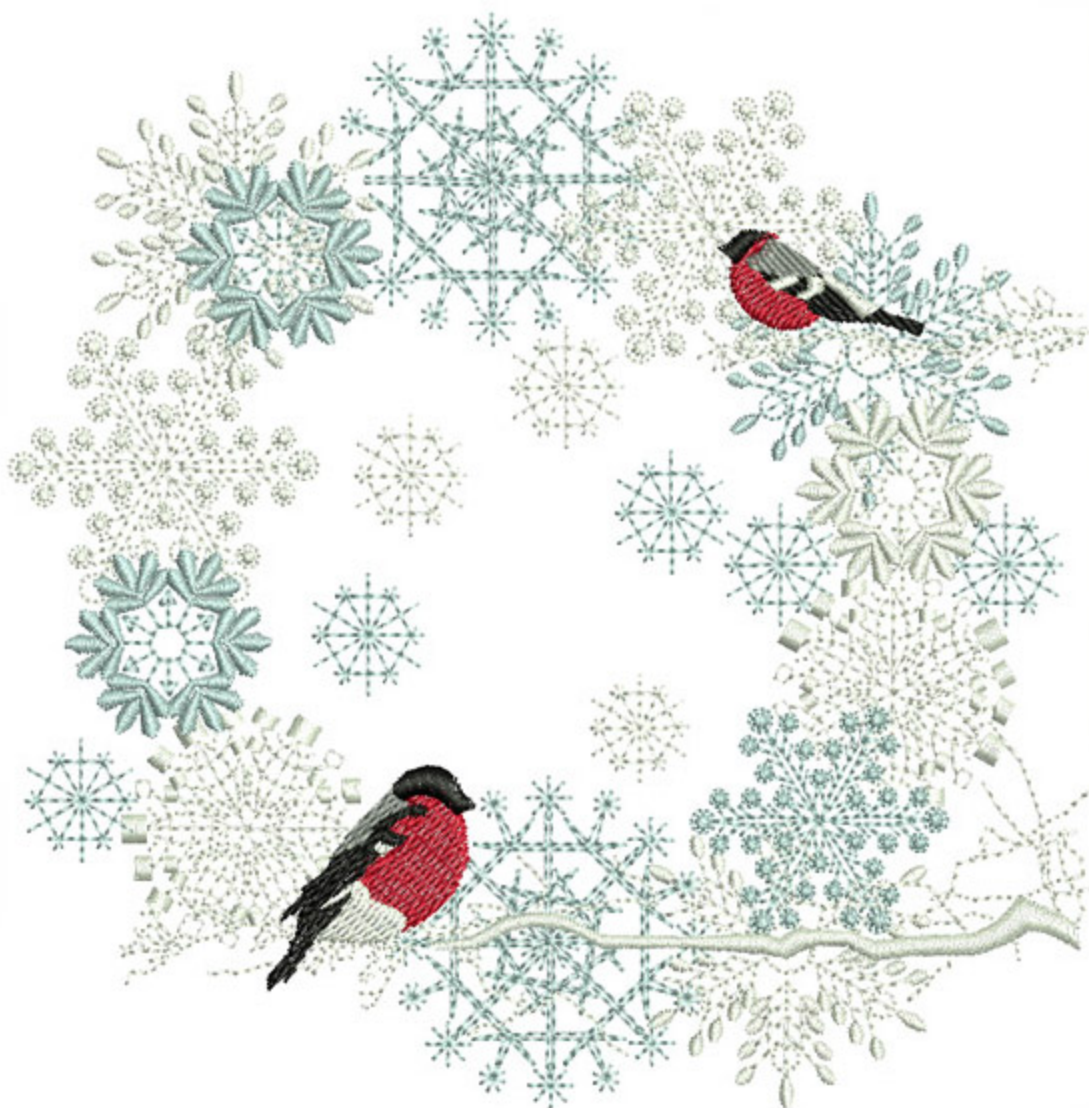

WIWCardinalWreath5x7

Stitches: 24725  
 Colors: 5  
 H: 128.5 mm  
 W: 127.1 mm

Color Sequence:

1.  White 1802  
Brand: Madeira Neon Polyester
2.  Pale Salem 1674  
Brand: Madeira Neon Polyester
3.  White 1802  
Brand: Madeira Neon Polyester
4.  Pale Salem 1674  
Brand: Madeira Neon Polyester
5.  White 1802  
Brand: Madeira Neon Polyester
6.  Pale Salem 1674  
Brand: Madeira Neon Polyester
7.  White 1802  
Brand: Madeira Neon Polyester
8.  Silvery Grey 1840  
Brand: Madeira Neon Polyester
9.  Lipstick 1838  
Brand: Madeira Neon Polyester
10.  White 1802  
Brand: Madeira Neon Polyester
11.  Silvery Grey 1840  
Brand: Madeira Neon Polyester
12.  Black 1800  
Brand: Madeira Neon Polyester
13.  White 1802  
Brand: Madeira Neon Polyester

WIWCardinalWreath6x8

Stitches: 28681  
 Colors: 5  
 H: 151.6 mm  
 W: 150.0 mm

Color Sequence:

1.  White 1802  
Brand: Madeira Neon Polyester
2.  Pale Salem 1674  
Brand: Madeira Neon Polyester
3.  White 1802  
Brand: Madeira Neon Polyester
4.  Pale Salem 1674  
Brand: Madeira Neon Polyester
5.  White 1802  
Brand: Madeira Neon Polyester
6.  Pale Salem 1674  
Brand: Madeira Neon Polyester
7.  White 1802  
Brand: Madeira Neon Polyester
8.  Silvery Grey 1840  
Brand: Madeira Neon Polyester
9.  Lipstick 1838  
Brand: Madeira Neon Polyester
10.  White 1802  
Brand: Madeira Neon Polyester
11.  Silvery Grey 1840  
Brand: Madeira Neon Polyester
12.  Black 1800  
Brand: Madeira Neon Polyester
13.  White 1802  
Brand: Madeira Neon Polyester