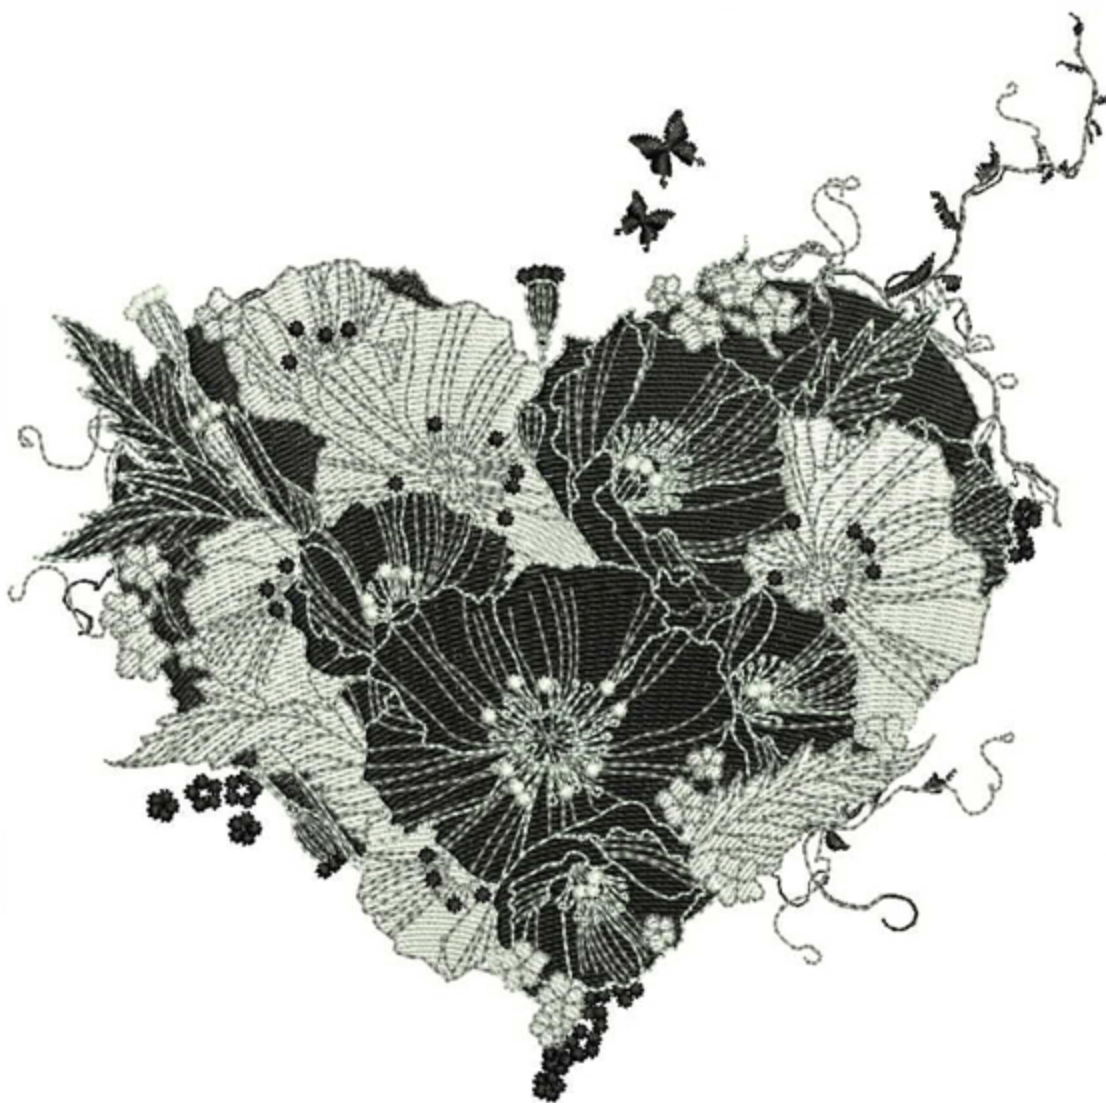

WLBlackandWhiteBeauty5x7

Stitches: 35397
Colors: 4
H: 127.2 mm
W: 127.5 mm
Zoom: 1.00

Total Bobbin: 52.49m

Color Sequence:

1. White 1802
Brand: Madeira Neon Polyester
2. Black 1800
Brand: Madeira Neon Polyester
3. Silvery Grey 1840
Brand: Madeira Neon Polyester
4. Shark Skin 1811
Brand: Madeira Neon Polyester
5. Black 1800
Brand: Madeira Neon Polyester
6. White 1802
Brand: Madeira Neon Polyester

WLBBlackandWhiteBeauty6x8

Stitches: 42883
Colors: 4
H: 151.5 mm
W: 151.9 mm
Zoom: 1.00

Total Bobbin: 69.96m

Color Sequence:

1. White 1802
Brand: Madeira Neon Polyester
2. Black 1800
Brand: Madeira Neon Polyester
3. Silvery Grey 1840
Brand: Madeira Neon Polyester
4. Shark Skin 1811
Brand: Madeira Neon Polyester
5. Black 1800
Brand: Madeira Neon Polyester
6. White 1802
Brand: Madeira Neon Polyester

WLBlackandWhiteBeauty8x10

Stitches: 58572
Colors: 4
H: 195.0 mm
W: 195.4 mm

- Color Sequence:
1. White 1802
Brand: Madeira Neon Polyester
 2. Black 1800
Brand: Madeira Neon Polyester
 3. Silvery Grey 1840
Brand: Madeira Neon Polyester
 4. Shark Skin 1811
Brand: Madeira Neon Polyester
 5. Black 1800
Brand: Madeira Neon Polyester
 6. White 1802
Brand: Madeira Neon Polyester