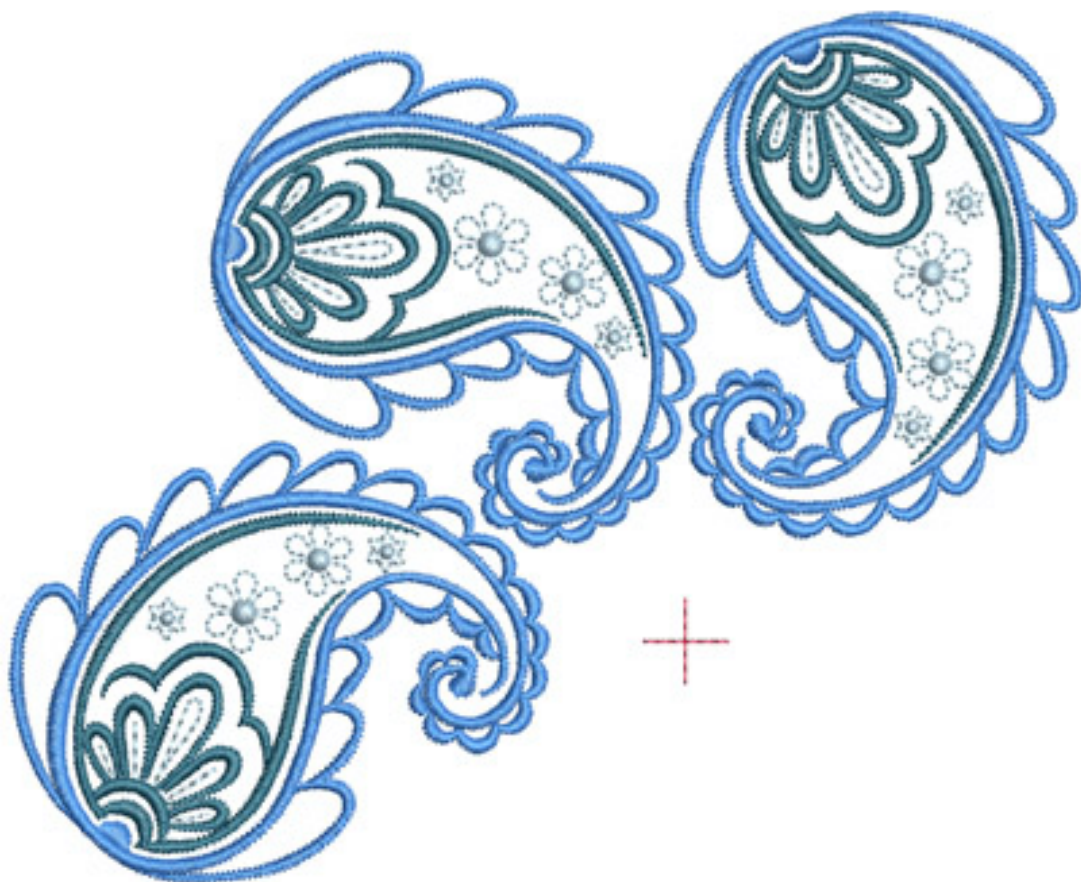

Ravens Nest Embroidery

PaisleyBlock11_5x7Side1

Stitches: 17135
Colors: 4
H: 103.2 mm
W: 127.1 mm

Color Sequence:

1.  California Blue 1977
Brand: Madeira Neon Polyester
2.  Sky Blue 1874
Brand: Madeira Neon Polyester
3.  Blue 1934
Brand: Madeira Neon Polyester
4.  Neon Red 54
Brand: BERNINA

Ravens Nest Embroidery

PaisleyBlock11_5x7Side2

Stitches: 18429
Colors: 4
H: 103.2 mm
W: 127.1 mm

Color Sequence:

1.  Neon Red 54
Brand: BERNINA
2.  California Blue 1977
Brand: Madeira Neon Polyester
3.  Sky Blue 1874
Brand: Madeira Neon Polyester
4.  Blue 1934
Brand: Madeira Neon Polyester

Ravens Nest Embroidery

PaisleyBlock11_6x8

Stitches: 35437
Colors: 3
H: 149.1 mm
W: 160.2 mm

Color Sequence:
1.  California Blue 1977
Brand: Madeira Neon Polyester
2.  Sky Blue 1874
Brand: Madeira Neon Polyester
3.  Blue 1934
Brand: Madeira Neon Polyester

Ravens Nest Embroidery

PaisleyBlock11_8x10

Stitches: 45828
Colors: 3
H: 195.2 mm
W: 209.7 mm

Color Sequence:
1.  California Blue 1977
Brand: Madeira Neon Polyester
2.  Sky Blue 1874
Brand: Madeira Neon Polyester
3.  Blue 1934
Brand: Madeira Neon Polyester