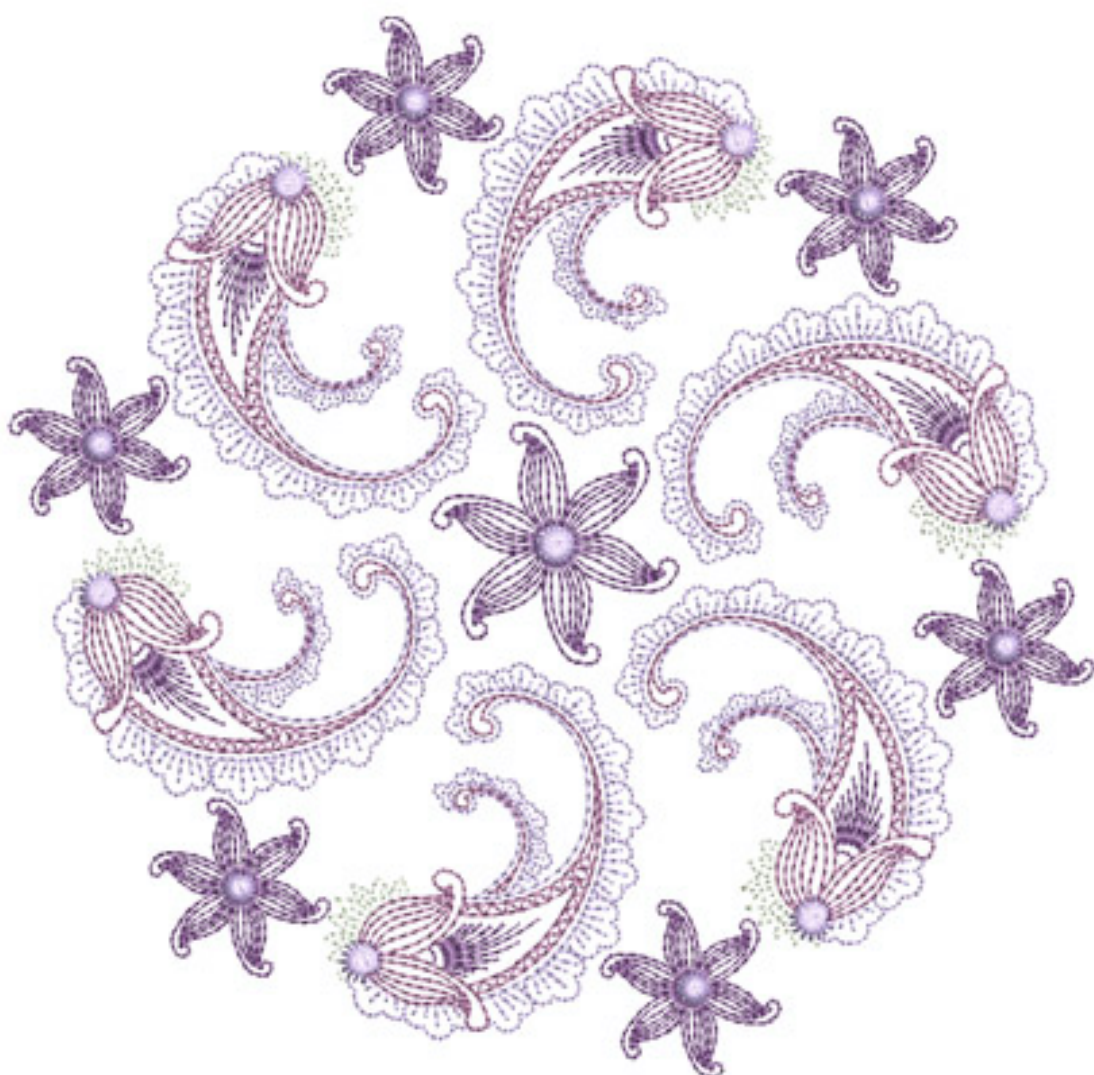

Ravens Nest Embroidery

PaisleyBlock7_5x7Side1

Stitches: 9066
Colors: 5
H: 108.6 mm
W: 130.5 mm

Color Sequence:

1.  White 15
Brand: BERNINA
2.  Purple 1832
Brand: Madeira Neon Polyester
3.  Tulip 1630
Brand: Madeira Neon Polyester
4.  Cachet 1831
Brand: Madeira Neon Polyester
5.  Neon Red 54
Brand: BERNINA

Ravens Nest Embroidery

PaisleyBlock7_5x7Side2

Stitches: 10000
Colors: 5
H: 108.1 mm
W: 130.2 mm

Color Sequence:

1.  Neon Red 54
Brand: BERNINA
2.  White 15
Brand: BERNINA
3.  Purple 1832
Brand: Madeira Neon Polyester
4.  Tulip 1630
Brand: Madeira Neon Polyester
5.  Cachet 1831
Brand: Madeira Neon Polyester

Ravens Nest Embroidery

PaisleyBlock7_6x8

Stitches: 19373
Colors: 4
H: 149.0 mm
W: 152.3 mm

Color Sequence:
1. White 15
Brand: BERNINA
2. Purple 1832
Brand: Madeira Neon Polyester
3. Tulip 1630
Brand: Madeira Neon Polyester
4. Cachet 1831
Brand: Madeira Neon Polyester

Ravens Nest Embroidery

PaisleyBlock7_8x10

Stitches: 23423
Colors: 4
H: 194.6 mm
W: 199.0 mm

Color Sequence:
1. White 15
Brand: BERNINA
2. Purple 1832
Brand: Madeira Neon Polyester
3. Tulip 1630
Brand: Madeira Neon Polyester
4. Cachet 1831
Brand: Madeira Neon Polyester