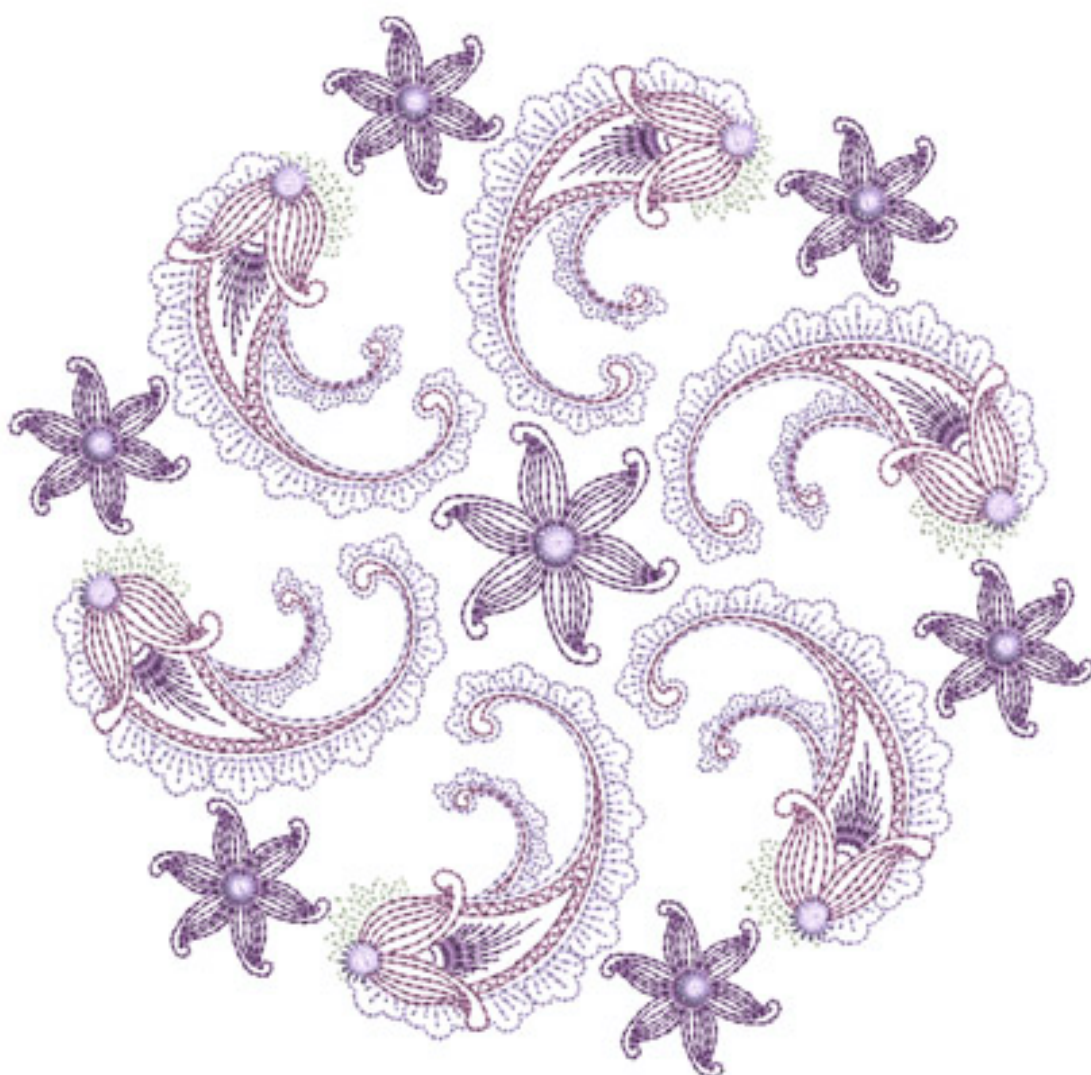

Ravens Nest Embroidery

PaisleyBlock7_5x7Side1

Stitches: 9066
Colors: 5
H: 108.6 mm
W: 130.5 mm

Color Sequence:

1.  White 15
Brand: BERNINA
2.  Purple 1832
Brand: Madeira Neon Polyester
3.  Tulip 1630
Brand: Madeira Neon Polyester
4.  Cachet 1831
Brand: Madeira Neon Polyester
5.  Neon Red 54
Brand: BERNINA

Ravens Nest Embroidery

PaisleyBlock7_5x7Side2

Stitches: 10000
Colors: 5
H: 108.1 mm
W: 130.2 mm

Color Sequence:

1.  Neon Red 54
Brand: BERNINA
2.  White 15
Brand: BERNINA
3.  Purple 1832
Brand: Madeira Neon Polyester
4.  Tulip 1630
Brand: Madeira Neon Polyester
5.  Cachet 1831
Brand: Madeira Neon Polyester

Ravens Nest Embroidery

PaisleyBlock7_6x8

Stitches: 19373
Colors: 4
H: 149.0 mm
W: 152.3 mm

Color Sequence:
1. White 15
Brand: BERNINA
2. Purple 1832
Brand: Madeira Neon Polyester
3. Tulip 1630
Brand: Madeira Neon Polyester
4. Cachet 1831
Brand: Madeira Neon Polyester

Ravens Nest Embroidery

PaisleyBlock7_8x10

Stitches: 23423
Colors: 4
H: 194.6 mm
W: 199.0 mm

Color Sequence:
1. White 15
Brand: BERNINA
2. Purple 1832
Brand: Madeira Neon Polyester
3. Tulip 1630
Brand: Madeira Neon Polyester
4. Cachet 1831
Brand: Madeira Neon Polyester