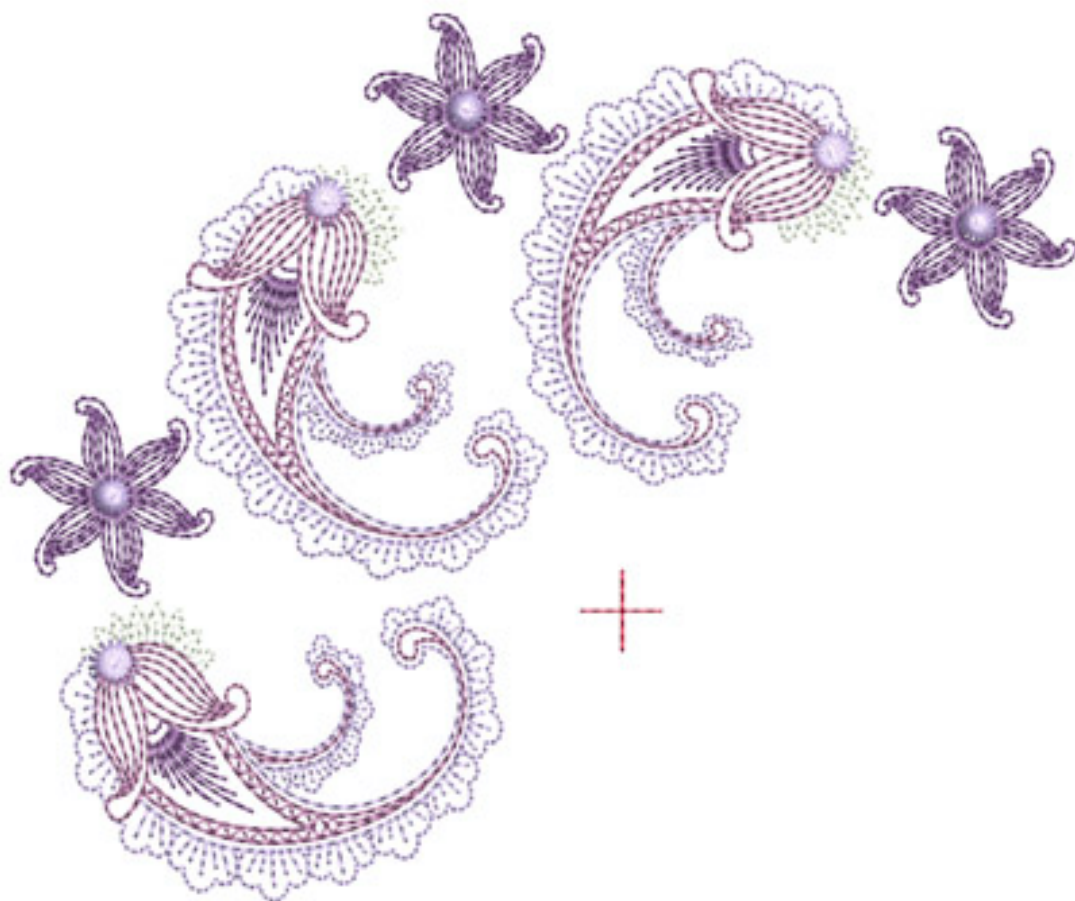

Ravens Nest Embroidery

PaisleyBlock7_5x7Side1

Stitches: 9066
Colors: 5
H: 108.6 mm
W: 130.5 mm

Color Sequence:

1.  White 15
Brand: BERNINA
2.  Purple 1832
Brand: Madeira Neon Polyester
3.  Tulip 1630
Brand: Madeira Neon Polyester
4.  Cachet 1831
Brand: Madeira Neon Polyester
5.  Neon Red 54
Brand: BERNINA

Ravens Nest Embroidery

PaisleyBlock7_5x7Side2

Stitches: 10000
Colors: 5
H: 108.1 mm
W: 130.2 mm

Color Sequence:

1.  Neon Red 54
Brand: BERNINA
2.  White 15
Brand: BERNINA
3.  Purple 1832
Brand: Madeira Neon Polyester
4.  Tulip 1630
Brand: Madeira Neon Polyester
5.  Cachet 1831
Brand: Madeira Neon Polyester

Ravens Nest Embroidery

PaisleyBlock7_6x8

Stitches: 19373
Colors: 4
H: 149.0 mm
W: 152.3 mm

Color Sequence:
1. White 15
Brand: BERNINA
2. Purple 1832
Brand: Madeira Neon Polyester
3. Tulip 1630
Brand: Madeira Neon Polyester
4. Cachet 1831
Brand: Madeira Neon Polyester

Ravens Nest Embroidery

PaisleyBlock7_8x10

Stitches: 23423
Colors: 4
H: 194.6 mm
W: 199.0 mm

Color Sequence:
1. White 15
Brand: BERNINA
2. Purple 1832
Brand: Madeira Neon Polyester
3. Tulip 1630
Brand: Madeira Neon Polyester
4. Cachet 1831
Brand: Madeira Neon Polyester