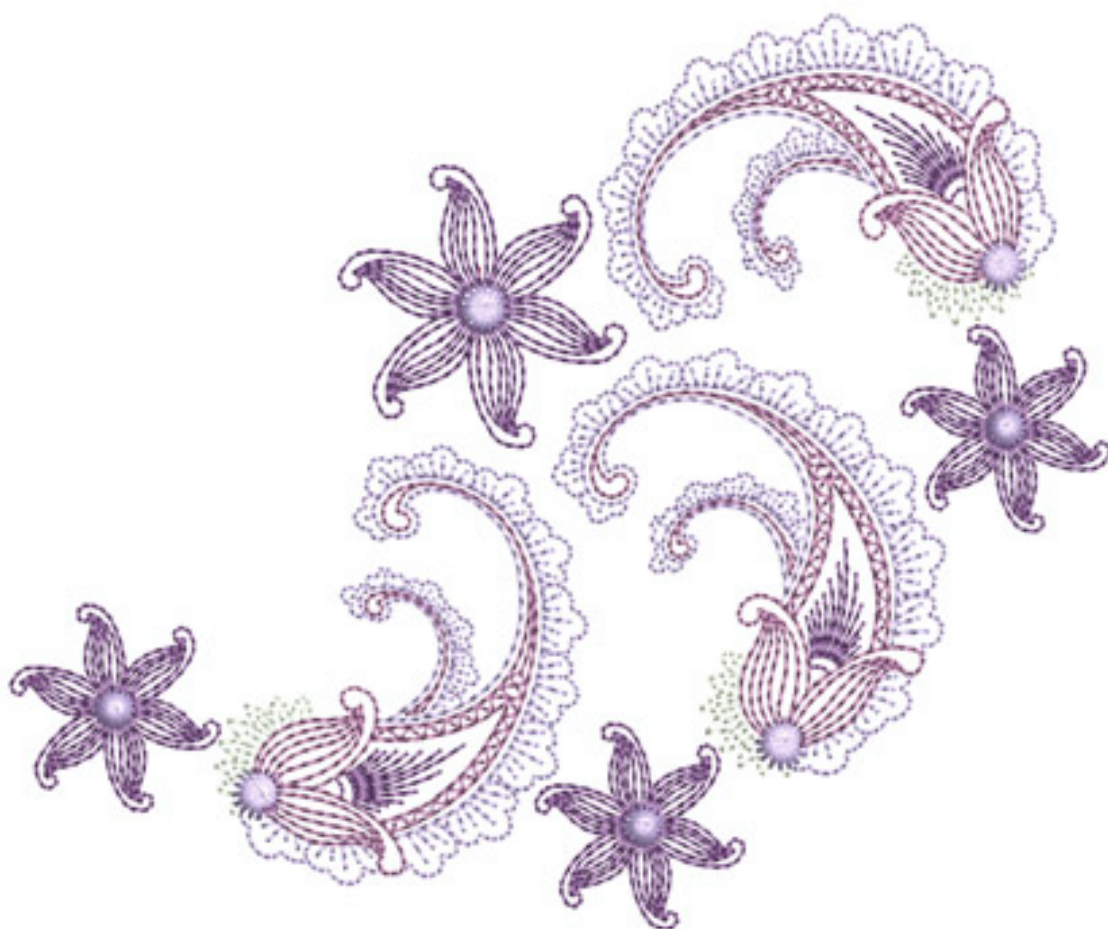

Ravens Nest Embroidery

PaisleyBlock7_5x7Side1

Stitches: 9066
Colors: 5
H: 108.6 mm
W: 130.5 mm

Color Sequence:

1.  White 15
Brand: BERNINA
2.  Purple 1832
Brand: Madeira Neon Polyester
3.  Tulip 1630
Brand: Madeira Neon Polyester
4.  Cachet 1831
Brand: Madeira Neon Polyester
5.  Neon Red 54
Brand: BERNINA

Ravens Nest Embroidery

PaisleyBlock7_5x7Side2

Stitches: 10000
Colors: 5
H: 108.1 mm
W: 130.2 mm

Color Sequence:

1.  Neon Red 54
Brand: BERNINA
2.  White 15
Brand: BERNINA
3.  Purple 1832
Brand: Madeira Neon Polyester
4.  Tulip 1630
Brand: Madeira Neon Polyester
5.  Cachet 1831
Brand: Madeira Neon Polyester

Ravens Nest Embroidery

PaisleyBlock7_6x8

Stitches: 19373
Colors: 4
H: 149.0 mm
W: 152.3 mm

Color Sequence:
1. White 15
Brand: BERNINA
2. Purple 1832
Brand: Madeira Neon Polyester
3. Tulip 1630
Brand: Madeira Neon Polyester
4. Cachet 1831
Brand: Madeira Neon Polyester

Ravens Nest Embroidery

PaisleyBlock7_8x10

Stitches: 23423
Colors: 4
H: 194.6 mm
W: 199.0 mm

Color Sequence:
1. White 15
Brand: BERNINA
2. Purple 1832
Brand: Madeira Neon Polyester
3. Tulip 1630
Brand: Madeira Neon Polyester
4. Cachet 1831
Brand: Madeira Neon Polyester