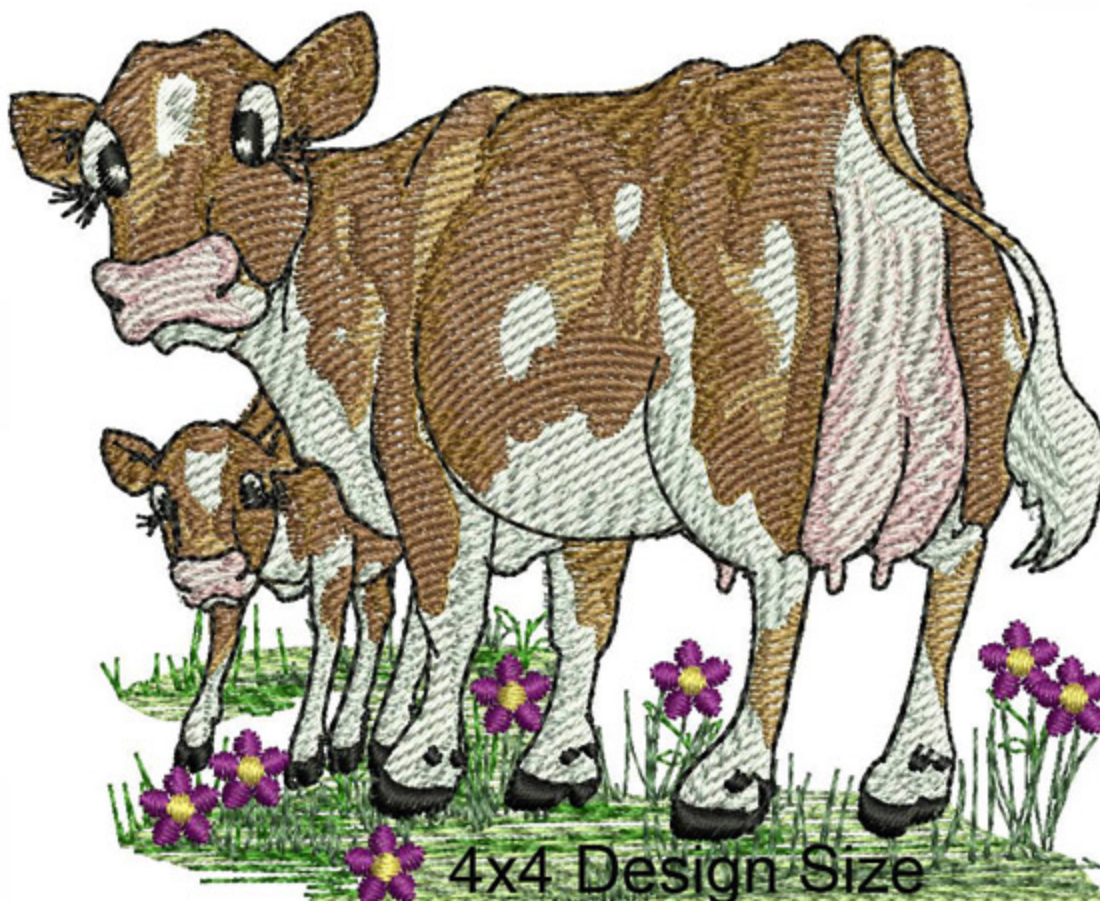

LR\_CP\_BrownCow4x4

Stitches: 27045  
 Colors: 14  
 H: 80.1 mm  
 W: 100.0 mm

Color Sequence:

1.  1648  
Brand: Madeira poly
2.  1748  
Brand: Madeira poly
3.  1650  
Brand: Madeira poly
4.  Lithgow 1904  
Brand: Madeira Neon Polyester
5.  White 1802  
Brand: Madeira Neon Polyester
6.  Shark Skin 1811  
Brand: Madeira Neon Polyester
7.  Pink Mist 1816  
Brand: Madeira Neon Polyester
8.  Rose Cerise 1917  
Brand: Madeira Neon Polyester
9.  Sandalwood 1726  
Brand: Madeira Neon Polyester
10.  Hazel 1657  
Brand: Madeira Neon Polyester
11.  Golden Cedar 1758  
Brand: Madeira Neon Polyester
12.  Black 1800  
Brand: Madeira Neon Polyester
13.  White 1802  
Brand: Madeira Neon Polyester
14.  Purple Shadow 1633  
Brand: Madeira Neon Polyester
15.  Gold Star 1971  
Brand: Madeira Neon Polyester
16.  White 1802  
Brand: Madeira Neon Polyester

4x4 Design Size

LR\_CP\_BrownCow5x7

Stitches: 55474  
 Colors: 14  
 H: 117.0 mm  
 W: 174.0 mm

Color Sequence:

1.  Golden Cedar 1758  
Brand: Madeira Neon Polyester
2.  Sandalwood 1726  
Brand: Madeira Neon Polyester
3.  1648  
Brand: Madeira poly
4.  1748  
Brand: Madeira poly
5.  1650  
Brand: Madeira poly
6.  Lithgow 1904  
Brand: Madeira Neon Polyester
7.  Purple Shadow 1633  
Brand: Madeira Neon Polyester
8.  Gold Star 1971  
Brand: Madeira Neon Polyester
9.  White 1802  
Brand: Madeira Neon Polyester
10.  Shark Skin 1811  
Brand: Madeira Neon Polyester
11.  Pink Mist 1816  
Brand: Madeira Neon Polyester
12.  Rose Cerise 1917  
Brand: Madeira Neon Polyester
13.  Sandalwood 1726  
Brand: Madeira Neon Polyester
14.  Hazel 1657  
Brand: Madeira Neon Polyester
15.  Golden Cedar 1758  
Brand: Madeira Neon Polyester
16.  Black 1800  
Brand: Madeira Neon Polyester
17.  White 1802  
Brand: Madeira Neon Polyester