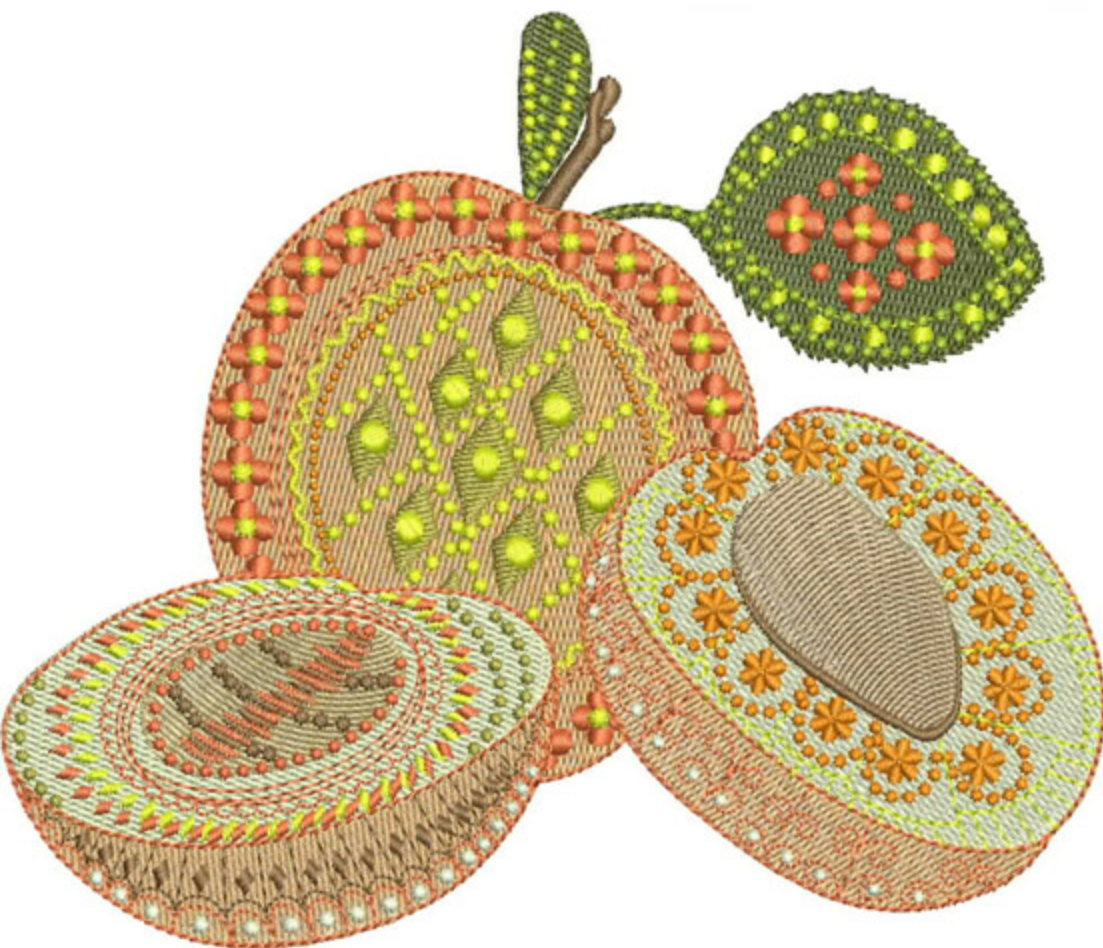

RFApricot5x7

Stitches: 43496
 Colors: 12
 H: 127.2 mm
 W: 149.7 mm

Color Sequence:

1.  Palmetto 1756
Brand: Madeira Neon Polyester
2.  Kumquat 1755
Brand: Madeira Neon Polyester
3.  1666
Brand: Madeira poly
4.  Sandalwood 1726
Brand: Madeira Neon Polyester
5.  Klondike 1792
Brand: Madeira Neon Polyester
6.  Canary 1924
Brand: Madeira Neon Polyester
7.  Pumpkin 1765
Brand: Madeira Neon Polyester
8.  1926
Brand: Madeira poly
9.  Balsa 1658
Brand: Madeira Neon Polyester
10.  Paprika 1987
Brand: Madeira Neon Polyester
11.  1649
Brand: Madeira poly
12.  cream 1822
Brand: Madeira Poly
13.  Canary 1924
Brand: Madeira Neon Polyester
14.  Paprika 1987
Brand: Madeira Neon Polyester
15.  Canary 1924
Brand: Madeira Neon Polyester

RFApricot6x8

Stitches: 51781
 Colors: 12
 H: 150.0 mm
 W: 176.5 mm

Color Sequence:

1.  Palmetto 1756
Brand: Madeira Neon Polyester
2.  Kumquat 1755
Brand: Madeira Neon Polyester
3.  1666
Brand: Madeira poly
4.  Sandalwood 1726
Brand: Madeira Neon Polyester
5.  Klondike 1792
Brand: Madeira Neon Polyester
6.  Canary 1924
Brand: Madeira Neon Polyester
7.  Pumpkin 1765
Brand: Madeira Neon Polyester
8.  1926
Brand: Madeira poly
9.  Balsa 1658
Brand: Madeira Neon Polyester
10.  Paprika 1987
Brand: Madeira Neon Polyester
11.  1649
Brand: Madeira poly
12.  cream 1822
Brand: Madeira Poly
13.  Canary 1924
Brand: Madeira Neon Polyester
14.  Paprika 1987
Brand: Madeira Neon Polyester
15.  Canary 1924
Brand: Madeira Neon Polyester