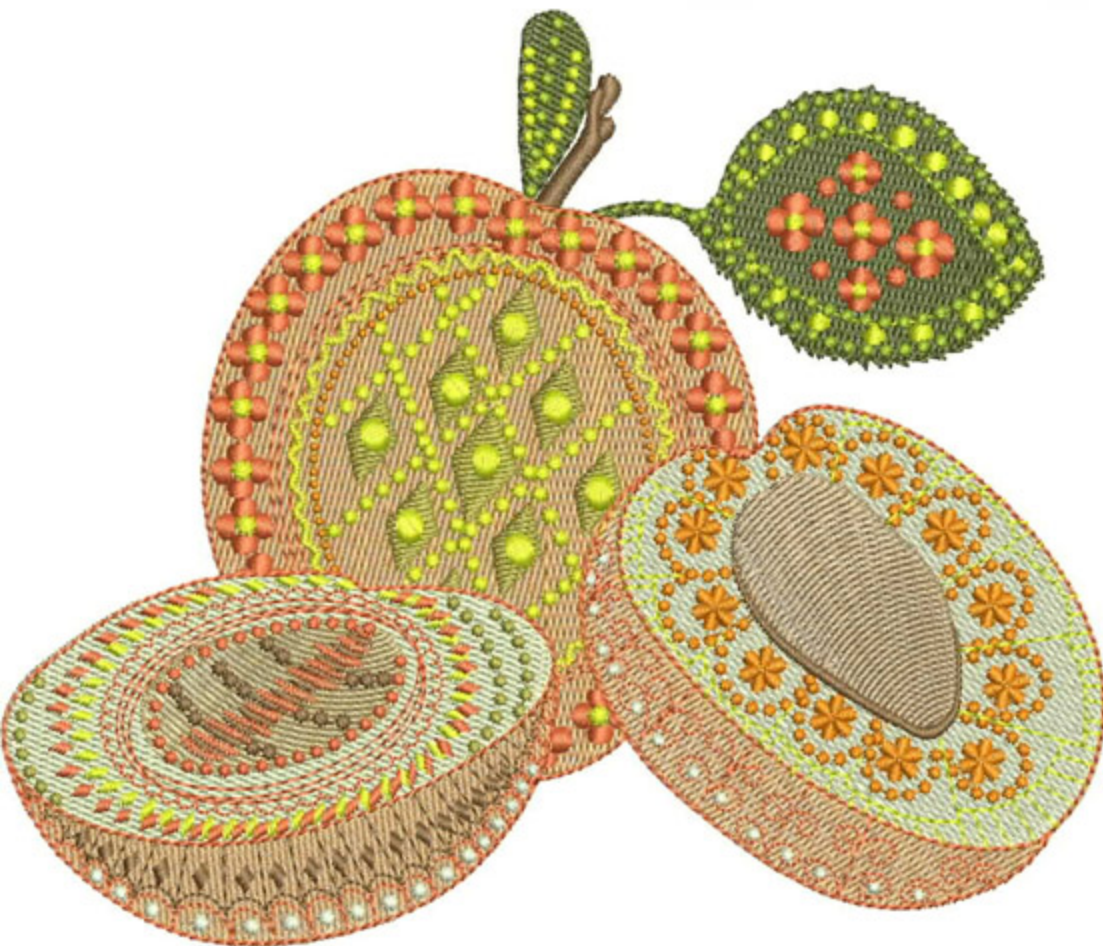

RFApricot5x7

Stitches: 43496
 Colors: 12
 H: 127.2 mm
 W: 149.7 mm

Color Sequence:

1.  Palmetto 1756
Brand: Madeira Neon Polyester
2.  Kumquat 1755
Brand: Madeira Neon Polyester
3.  1666
Brand: Madeira poly
4.  Sandalwood 1726
Brand: Madeira Neon Polyester
5.  Klondike 1792
Brand: Madeira Neon Polyester
6.  Canary 1924
Brand: Madeira Neon Polyester
7.  Pumpkin 1765
Brand: Madeira Neon Polyester
8.  1926
Brand: Madeira poly
9.  Balsa 1658
Brand: Madeira Neon Polyester
10.  Paprika 1987
Brand: Madeira Neon Polyester
11.  1649
Brand: Madeira poly
12.  cream 1822
Brand: Madeira Poly
13.  Canary 1924
Brand: Madeira Neon Polyester
14.  Paprika 1987
Brand: Madeira Neon Polyester
15.  Canary 1924
Brand: Madeira Neon Polyester

RFApricot6x8

Stitches: 51781
 Colors: 12
 H: 150.0 mm
 W: 176.5 mm

Color Sequence:

1.  Palmetto 1756
Brand: Madeira Neon Polyester
2.  Kumquat 1755
Brand: Madeira Neon Polyester
3.  1666
Brand: Madeira poly
4.  Sandalwood 1726
Brand: Madeira Neon Polyester
5.  Klondike 1792
Brand: Madeira Neon Polyester
6.  Canary 1924
Brand: Madeira Neon Polyester
7.  Pumpkin 1765
Brand: Madeira Neon Polyester
8.  1926
Brand: Madeira poly
9.  Balsa 1658
Brand: Madeira Neon Polyester
10.  Paprika 1987
Brand: Madeira Neon Polyester
11.  1649
Brand: Madeira poly
12.  cream 1822
Brand: Madeira Poly
13.  Canary 1924
Brand: Madeira Neon Polyester
14.  Paprika 1987
Brand: Madeira Neon Polyester
15.  Canary 1924
Brand: Madeira Neon Polyester