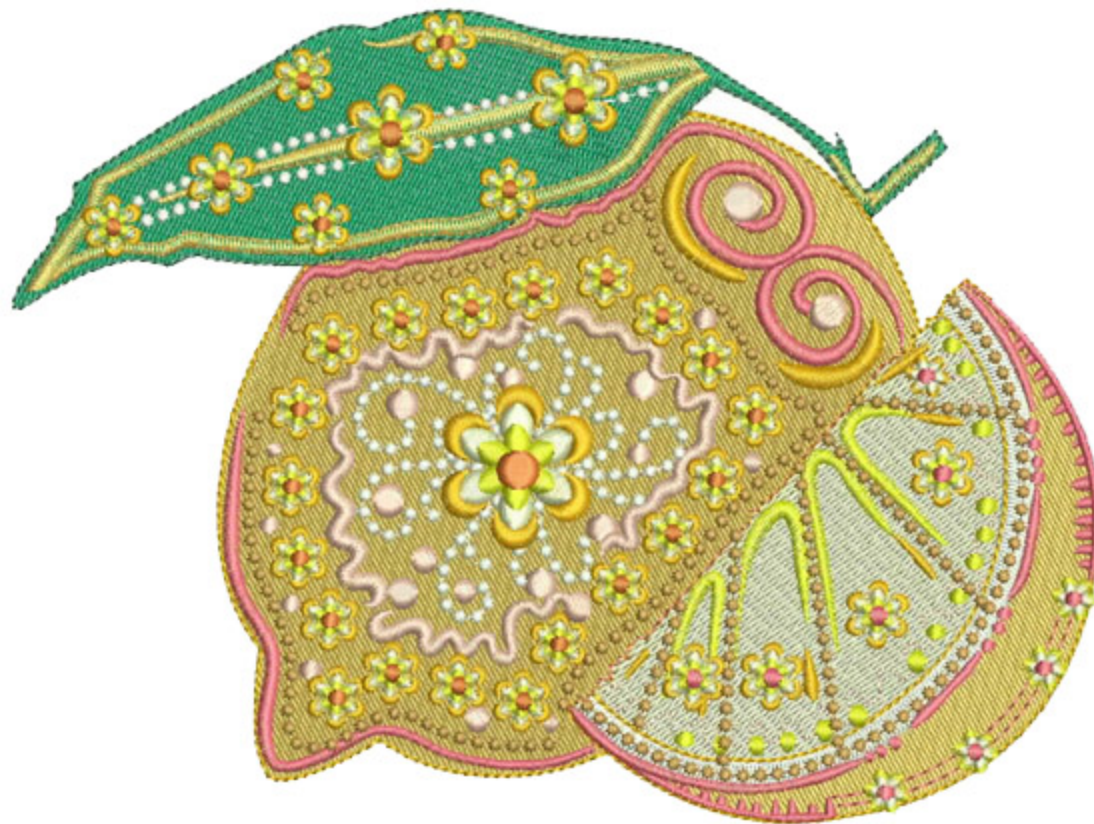

RFLemon5x7

Stitches: 53528
 Colors: 11
 H: 127.2 mm
 W: 170.0 mm

Color Sequence:

1.  Tropical Sunset 1624
Brand: Madeira Neon Polyester
2.  Light Kelly 1989
Brand: Madeira Neon Polyester
3.  Blarney 1979
Brand: Madeira Neon Polyester
4.  1666
Brand: Madeira poly
5.  White 1802
Brand: Madeira Neon Polyester
6.  Canary 1924
Brand: Madeira Neon Polyester
7.  Gables Pink 1819
Brand: Madeira Neon Polyester
8.  Tropical Sunset 1624
Brand: Madeira Neon Polyester
9.  White 1802
Brand: Madeira Neon Polyester
10.  Academic 1955
Brand: Madeira Neon Polyester
11.  1666
Brand: Madeira poly
12.  Canary 1924
Brand: Madeira Neon Polyester
13.  Calypso 1778
Brand: Madeira Neon Polyester
14.  Begonia 1994
Brand: Madeira Neon Polyester
15.  Canary 1924
Brand: Madeira Neon Polyester
16.  1666
Brand: Madeira poly
17.  Begonia 1994
Brand: Madeira Neon Polyester
18.  Arabian Bronze 1621
Brand: Madeira Neon Polyester

RFLemon8x10

Stitches: 88471
 Colors: 11
 H: 187.0 mm
 W: 249.9 mm

Color Sequence:

1.  Tropical Sunset 1624
Brand: Madeira Neon Polyester
2.  Light Kelly 1989
Brand: Madeira Neon Polyester
3.  Blarney 1979
Brand: Madeira Neon Polyester
4.  1666
Brand: Madeira poly
5.  White 1802
Brand: Madeira Neon Polyester
6.  Canary 1924
Brand: Madeira Neon Polyester
7.  Gables Pink 1819
Brand: Madeira Neon Polyester
8.  Tropical Sunset 1624
Brand: Madeira Neon Polyester
9.  White 1802
Brand: Madeira Neon Polyester
10.  Academic 1955
Brand: Madeira Neon Polyester
11.  1666
Brand: Madeira poly
12.  Canary 1924
Brand: Madeira Neon Polyester
13.  Calypso 1778
Brand: Madeira Neon Polyester
14.  Begonia 1994
Brand: Madeira Neon Polyester
15.  Canary 1924
Brand: Madeira Neon Polyester
16.  1666
Brand: Madeira poly
17.  Begonia 1994
Brand: Madeira Neon Polyester
18.  Arabian Bronze 1621
Brand: Madeira Neon Polyester