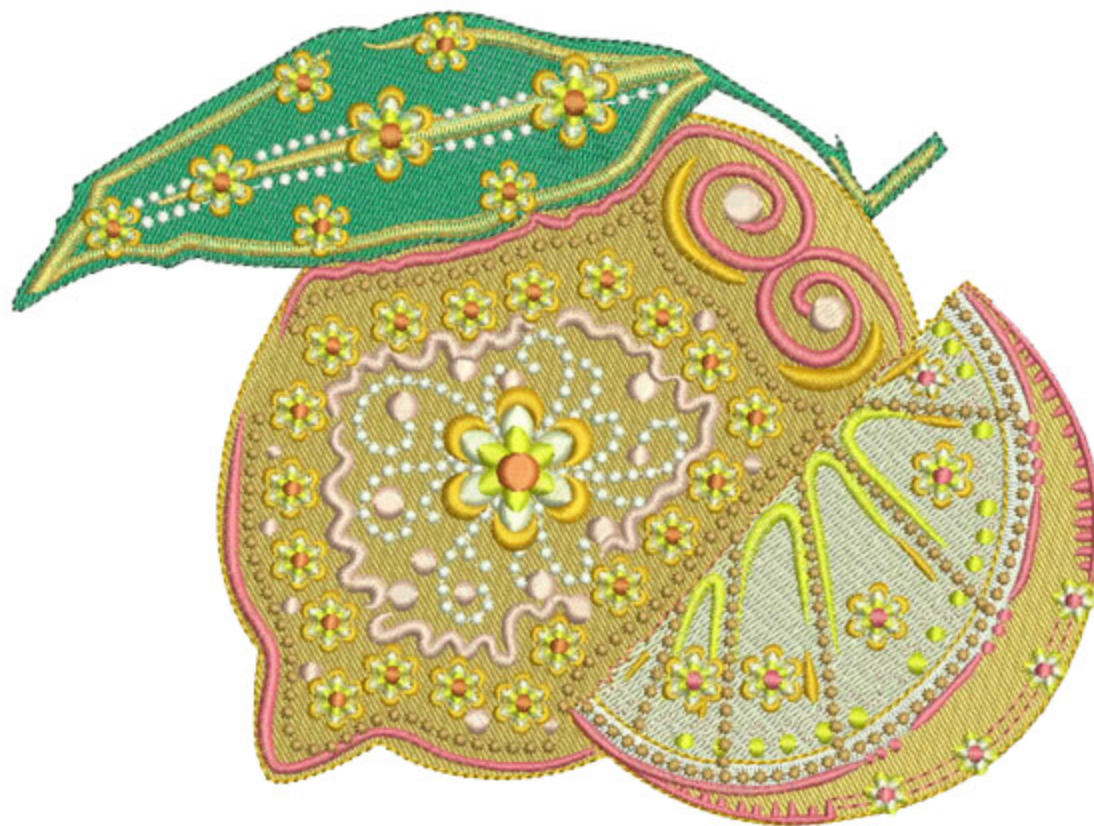

RFLemon5x7

Stitches: 53528
 Colors: 11
 H: 127.2 mm
 W: 170.0 mm

Color Sequence:

1.  Tropical Sunset 1624
Brand: Madeira Neon Polyester
2.  Light Kelly 1989
Brand: Madeira Neon Polyester
3.  Blarney 1979
Brand: Madeira Neon Polyester
4.  1666
Brand: Madeira poly
5.  White 1802
Brand: Madeira Neon Polyester
6.  Canary 1924
Brand: Madeira Neon Polyester
7.  Gables Pink 1819
Brand: Madeira Neon Polyester
8.  Tropical Sunset 1624
Brand: Madeira Neon Polyester
9.  White 1802
Brand: Madeira Neon Polyester
10.  Academic 1955
Brand: Madeira Neon Polyester
11.  1666
Brand: Madeira poly
12.  Canary 1924
Brand: Madeira Neon Polyester
13.  Calypso 1778
Brand: Madeira Neon Polyester
14.  Begonia 1994
Brand: Madeira Neon Polyester
15.  Canary 1924
Brand: Madeira Neon Polyester
16.  1666
Brand: Madeira poly
17.  Begonia 1994
Brand: Madeira Neon Polyester
18.  Arabian Bronze 1621
Brand: Madeira Neon Polyester

RFLemon8x10

Stitches: 88471
 Colors: 11
 H: 187.0 mm
 W: 249.9 mm

Color Sequence:

1.  Tropical Sunset 1624
Brand: Madeira Neon Polyester
2.  Light Kelly 1989
Brand: Madeira Neon Polyester
3.  Blarney 1979
Brand: Madeira Neon Polyester
4.  1666
Brand: Madeira poly
5.  White 1802
Brand: Madeira Neon Polyester
6.  Canary 1924
Brand: Madeira Neon Polyester
7.  Gables Pink 1819
Brand: Madeira Neon Polyester
8.  Tropical Sunset 1624
Brand: Madeira Neon Polyester
9.  White 1802
Brand: Madeira Neon Polyester
10.  Academic 1955
Brand: Madeira Neon Polyester
11.  1666
Brand: Madeira poly
12.  Canary 1924
Brand: Madeira Neon Polyester
13.  Calypso 1778
Brand: Madeira Neon Polyester
14.  Begonia 1994
Brand: Madeira Neon Polyester
15.  Canary 1924
Brand: Madeira Neon Polyester
16.  1666
Brand: Madeira poly
17.  Begonia 1994
Brand: Madeira Neon Polyester
18.  Arabian Bronze 1621
Brand: Madeira Neon Polyester