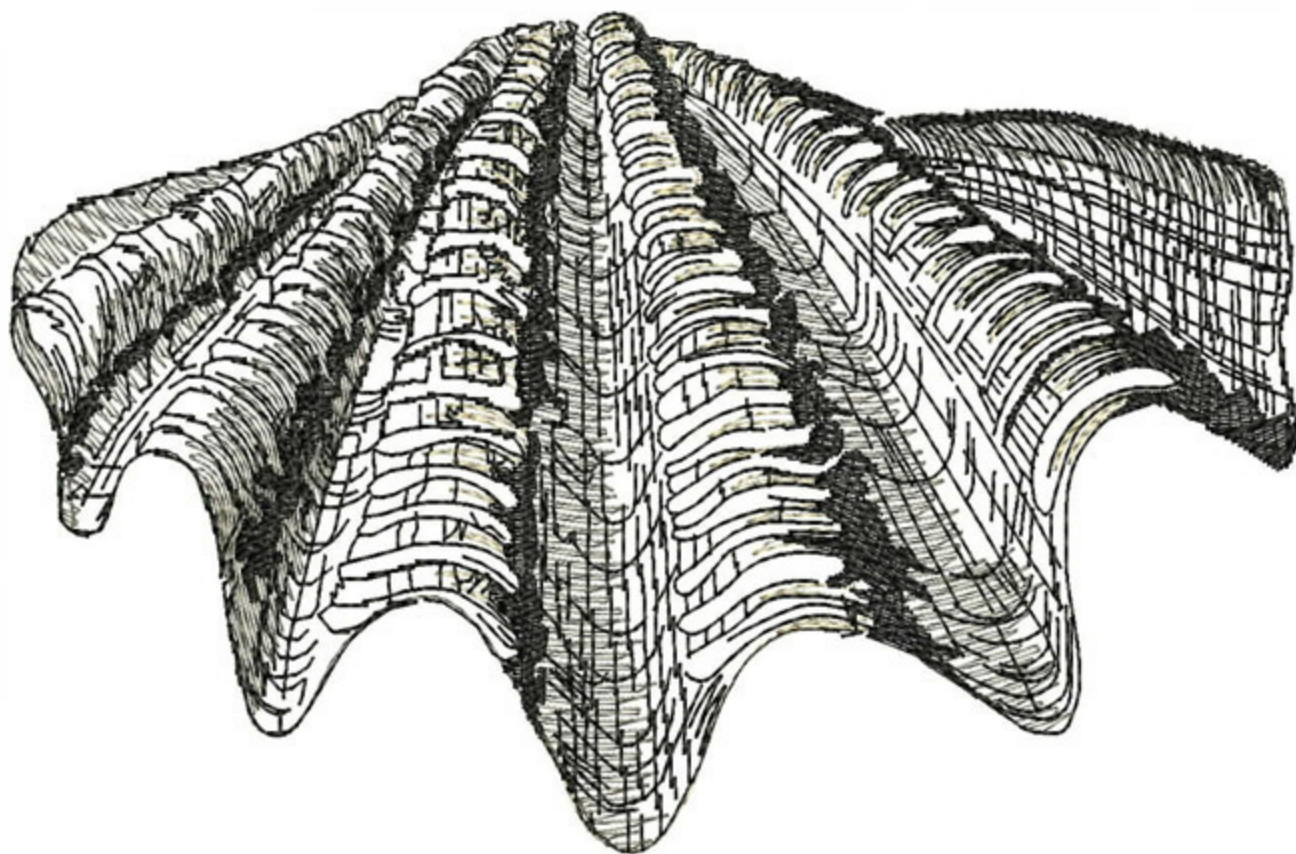

FBBSHell7_4x4

Stitches: 12935
Colors: 3
H: 65.4 mm
W: 100.0 mm
Inches 3.93x2.57

Color Sequence:
1.  Havisham Tule 1853
Brand: Madeira Neon Polyester
2.  1663
Brand: Madeira poly
3.  Black 1800
Brand: Madeira Neon Polyester

FBShell7_5x7

Stitches: 20005
Colors: 3
H: 114.6 mm
W: 175.0 mm
Inches 6.89x4.51

Color Sequence:
1.  Havisham Tule 1853
Brand: Madeira Neon Polyester
2.  1663
Brand: Madeira poly
3.  Black 1800
Brand: Madeira Neon Polyester