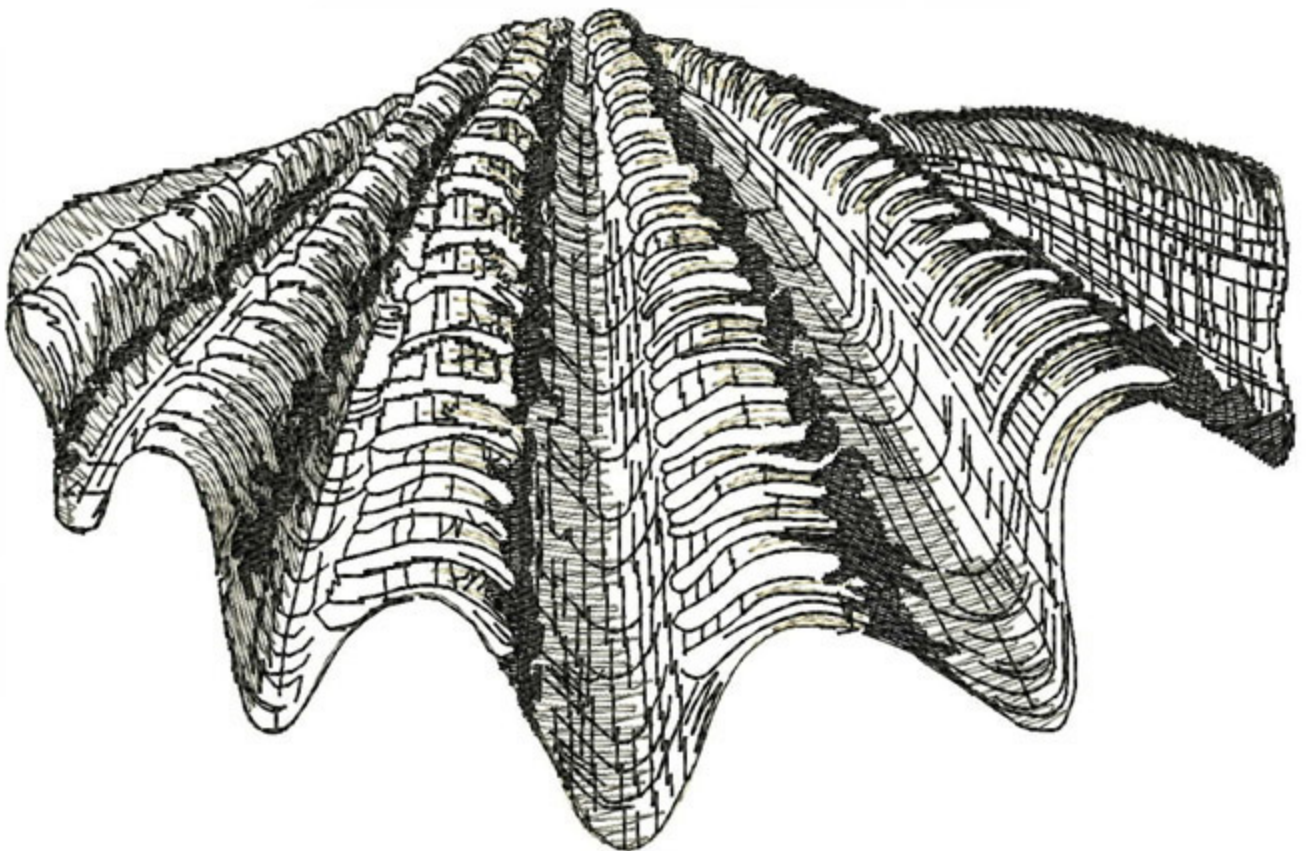

FBBSHell7_4x4

Stitches: 12935
Colors: 3
H: 65.4 mm
W: 100.0 mm
Inches 3.93x2.57

Color Sequence:
1.  Havisham Tule 1853
Brand: Madeira Neon Polyester
2.  1663
Brand: Madeira poly
3.  Black 1800
Brand: Madeira Neon Polyester

FBShell7_5x7

Stitches: 20005
Colors: 3
H: 114.6 mm
W: 175.0 mm
Inches 6.89x4.51

Color Sequence:
1.  Havisham Tule 1853
Brand: Madeira Neon Polyester
2.  1663
Brand: Madeira poly
3.  Black 1800
Brand: Madeira Neon Polyester

FBBShell7_6x8

Stitches: 22428
Colors: 3
H: 131.0 mm
W: 200.0 mm
Inches 7.87x5.15

Color Sequence:
1.  Havisham Tule 1853
Brand: Madeira Neon Polyester
2.  1663
Brand: Madeira poly
3.  Black 1800
Brand: Madeira Neon Polyester