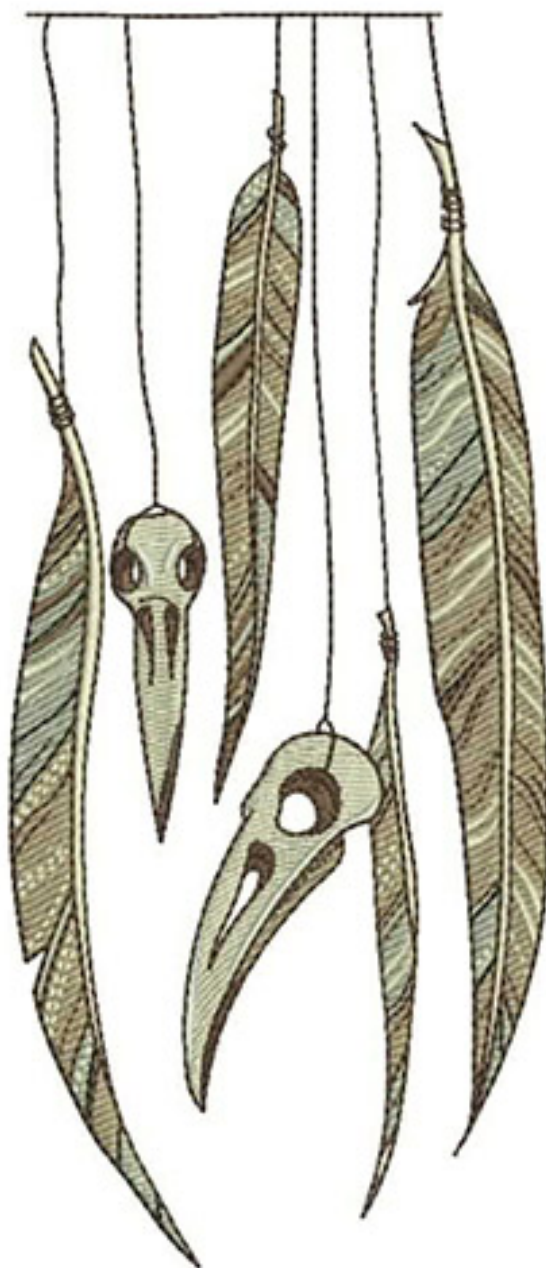

Ravens Nest Embroidery

ABHFourFeathers5x7

Stitches: 20759
Colors: 7
H: 175.0 mm
W: 75.4 mm

Color Sequence:

1.  Moon Dust 1862
Brand: Madeira Neon Polyester
2.  Mocha Cream 1855
Brand: Madeira Neon Polyester
3.  Celestial Tule 1682
Brand: Madeira Neon Polyester
4.  Cocoa Mulch 1945
Brand: Madeira Neon Polyester
5.  Black 1800
Brand: Madeira Neon Polyester
6.  Natural White 1803
Brand: Madeira Neon Polyester
7.  Lumberyard 1836
Brand: Madeira Neon Polyester

Ravens Nest Embroidery

ABHFourFeathers6x8

Stitches: 24352
Colors: 7
H: 200.0 mm
W: 86.2 mm

Color Sequence:

1.  Moon Dust 1862
Brand: Madeira Neon Polyester
2.  Mocha Cream 1855
Brand: Madeira Neon Polyester
3.  Celestial Tule 1682
Brand: Madeira Neon Polyester
4.  Cocoa Mulch 1945
Brand: Madeira Neon Polyester
5.  Black 1800
Brand: Madeira Neon Polyester
6.  Natural White 1803
Brand: Madeira Neon Polyester
7.  Lumberyard 1836
Brand: Madeira Neon Polyester

Ravens Nest Embroidery

ABHFourFeathers8x10

Stitches: 31597
Colors: 7
H: 250.0 mm
W: 107.7 mm

Color Sequence:

1.  Moon Dust 1862
Brand: Madeira Neon Polyester
2.  Mocha Cream 1855
Brand: Madeira Neon Polyester
3.  Celestial Tule 1682
Brand: Madeira Neon Polyester
4.  Cocoa Mulch 1945
Brand: Madeira Neon Polyester
5.  Black 1800
Brand: Madeira Neon Polyester
6.  Natural White 1803
Brand: Madeira Neon Polyester
7.  Lumberyard 1836
Brand: Madeira Neon Polyester