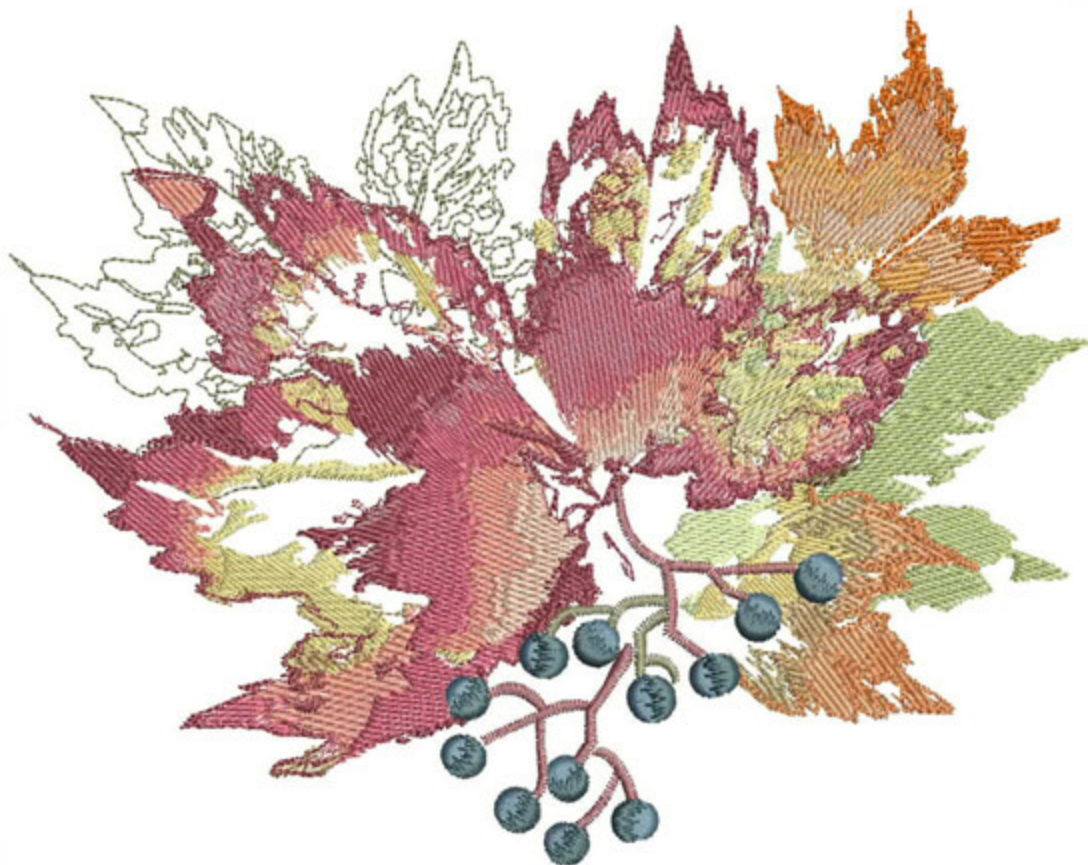

LOCLeafGroup5x5

Stitches: 25125  
 Colors: 21  
 H: 100.0 mm  
 W: 126.4 mm  
 H: 3.94 in  
 W: 4.97 in

Color Sequence:

1.  1936  
Brand: Madeira poly
2.  1768  
Brand: Madeira poly
3.  Chinese Yellow 1866  
Brand: Madeira Neon Polyester
4.  Glow 1826  
Brand: Madeira Neon Polyester
5.  Maize 1861  
Brand: Madeira Neon Polyester
6.  1616  
Brand: Madeira poly
7.  Galahad Bronze 1919  
Brand: Madeira Neon Polyester
8.  Emily Pink 1915  
Brand: Madeira Neon Polyester
9.  Russet 1835  
Brand: Madeira Neon Polyester
10.  light brown 1885  
Brand: Madeira poly
11.  Mocha Cream 1855  
Brand: Madeira Neon Polyester
12.  Pale Calypso 1820  
Brand: Madeira Neon Polyester
13.  Melon 1952  
Brand: Madeira Neon Polyester
14.  Havisham Tule 1853  
Brand: Madeira Neon Polyester
15.  Kumquat 1755  
Brand: Madeira Neon Polyester
16.  Pale Calypso 1820  
Brand: Madeira Neon Polyester
17.  Sunkist 1779  
Brand: Madeira Neon Polyester
18.  Russet 1835  
Brand: Madeira Neon Polyester
19.  Cocoa Mulch 1945  
Brand: Madeira Neon Polyester
20.  Artic Blue 1775  
Brand: Madeira Neon Polyester
21.  Dark Teal 1776  
Brand: Madeira Neon Polyester
22.  Wine 1782  
Brand: Madeira Neon Polyester
23.  1936  
Brand: Madeira poly