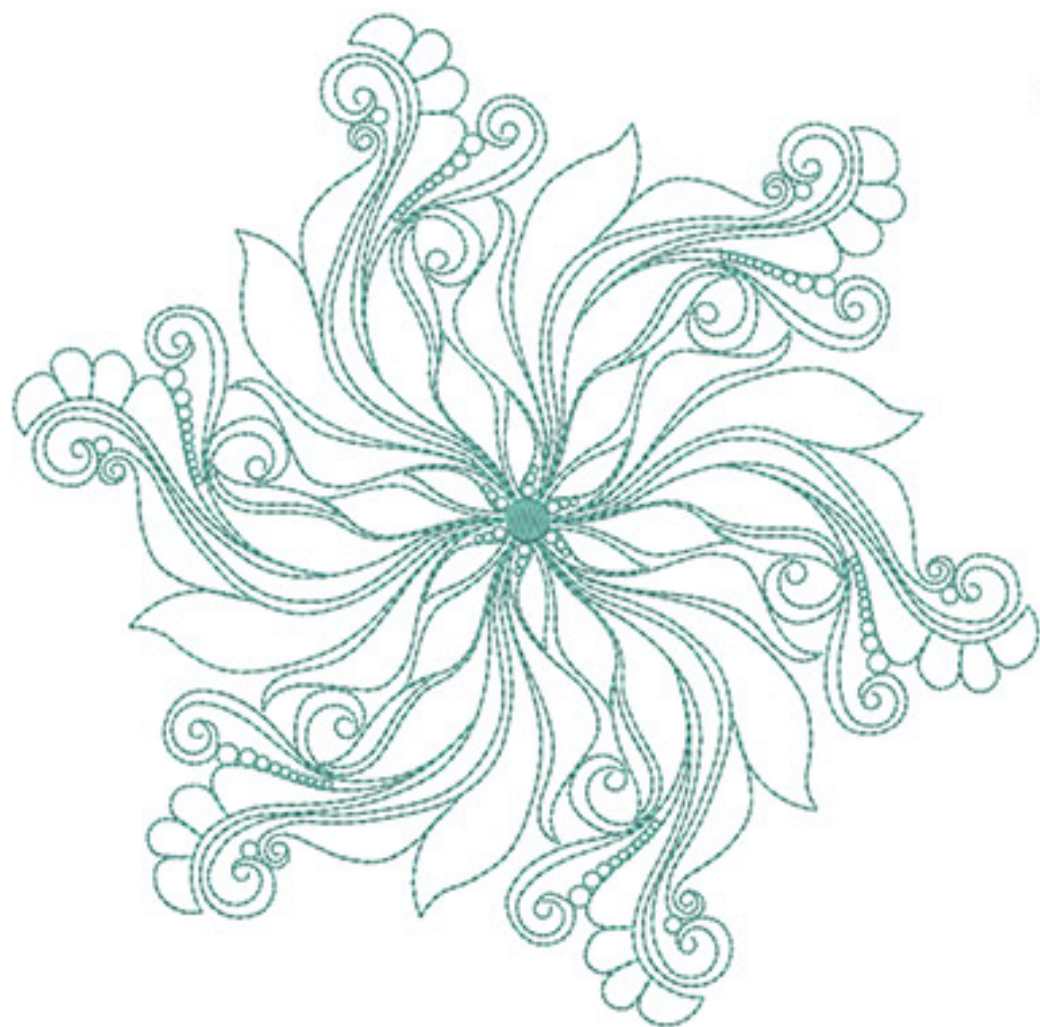

Ravens Nest Embroidery

FMJavaBlue6x6

Stitches: 7830
Colors: 1
H: 150.0 mm
W: 152.0 mm

Color Sequence:
1.  Java Blue 1694
Brand: Madeira Neon Polyester

Ravens Nest Embroidery

FMJavaBlue8x8

Stitches: 9674
Colors: 1
H: 194.9 mm
W: 197.7 mm

Color Sequence:
1.  Java Blue 1694
Brand: Madeira Neon Polyester

Ravens Nest Embroidery

FMJavaBlue10x10

Stitches: 11842
Colors: 1
H: 249.9 mm
W: 253.4 mm

Color Sequence:
1.  Java Blue 1694
Brand: Madeira Neon Polyester