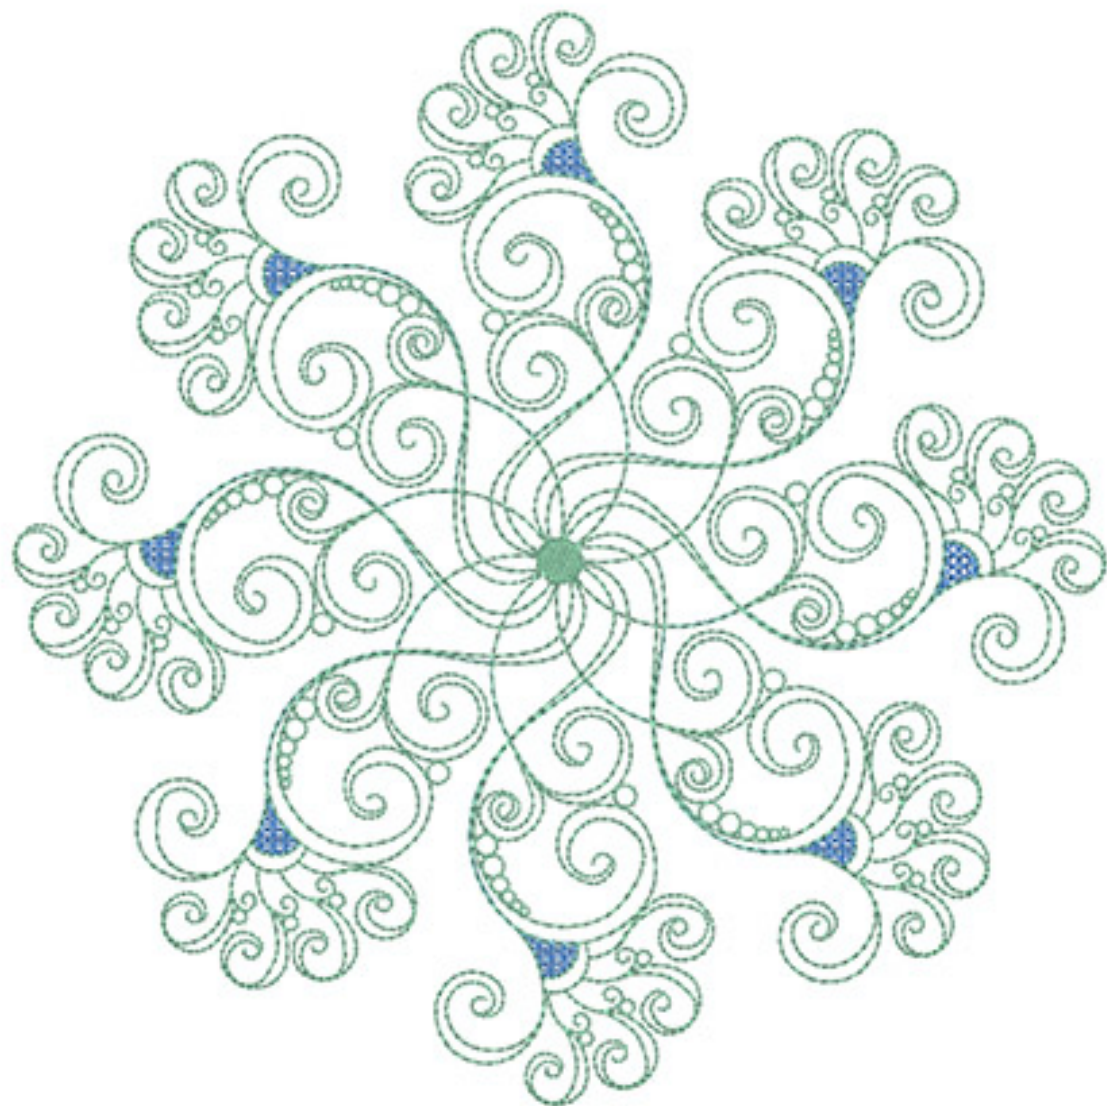

Ravens Nest Embroidery

FMMintJulep6x6

Stitches: 11573
Colors: 2
H: 149.9 mm
W: 149.9 mm

Color Sequence:
1.  California Blue 1977
Brand: Madeira Neon Polyester
2.  Mint Julep 1645
Brand: Madeira Neon Polyester

Ravens Nest Embroidery

FMMintJulep8x8

Stitches: 14166
Colors: 2
H: 194.9 mm
W: 194.9 mm

Color Sequence:
1.  California Blue 1977
Brand: Madeira Neon Polyester
2.  Mint Julep 1645
Brand: Madeira Neon Polyester

Ravens Nest Embroidery

FMMintJulep10x10

Stitches: 17266
Colors: 2
H: 249.9 mm
W: 249.9 mm

Color Sequence:
1.  California Blue 1977
Brand: Madeira Neon Polyester
2.  Mint Julep 1645
Brand: Madeira Neon Polyester