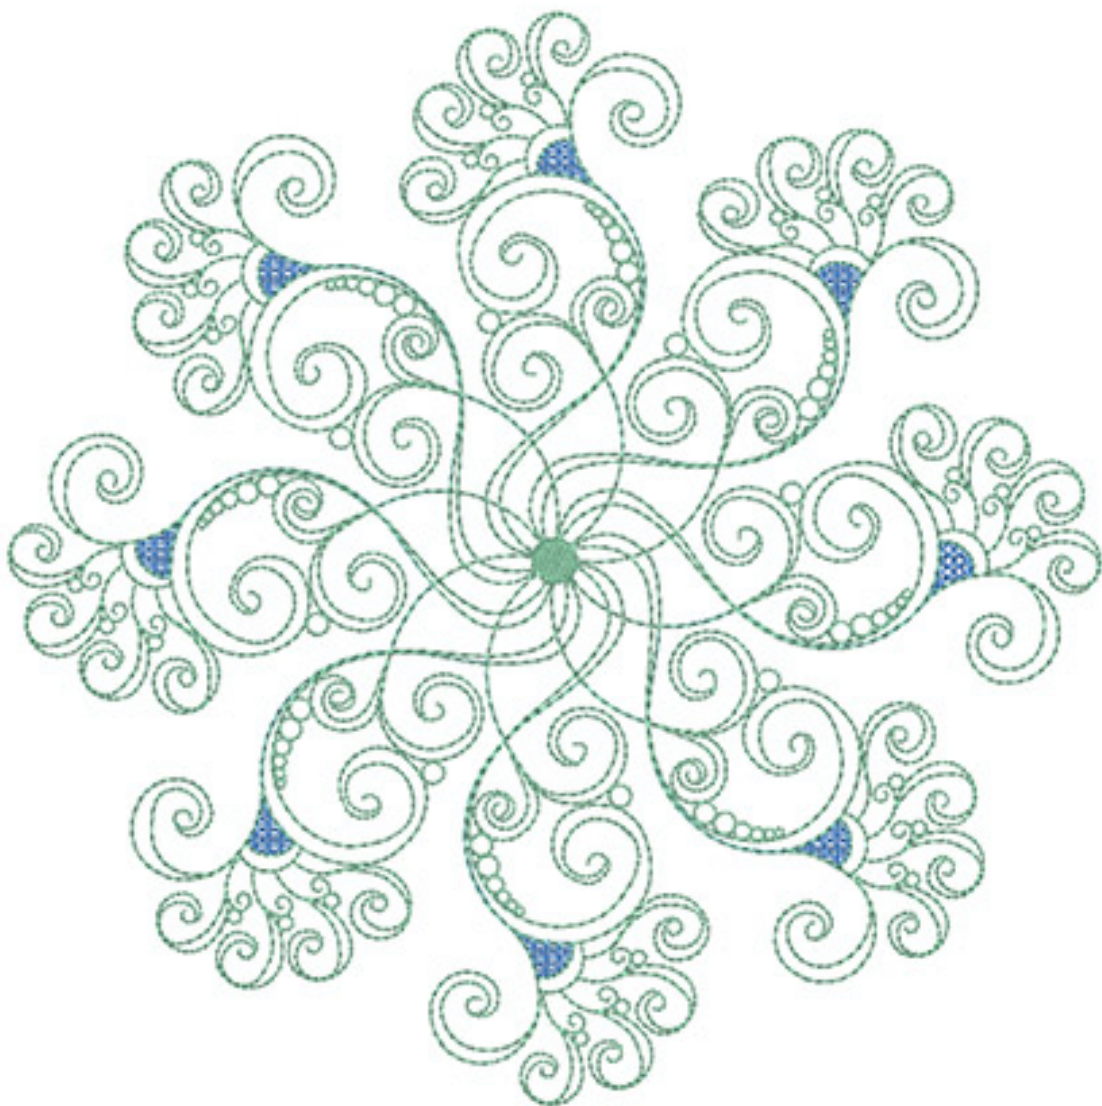

Ravens Nest Embroidery

FMMintJulep6x6

Stitches: 11573
Colors: 2
H: 149.9 mm
W: 149.9 mm

Color Sequence:
1.  California Blue 1977
Brand: Madeira Neon Polyester
2.  Mint Julep 1645
Brand: Madeira Neon Polyester

Ravens Nest Embroidery

FMMintJulep8x8

Stitches: 14166
Colors: 2
H: 194.9 mm
W: 194.9 mm

Color Sequence:
1.  California Blue 1977
Brand: Madeira Neon Polyester
2.  Mint Julep 1645
Brand: Madeira Neon Polyester

Ravens Nest Embroidery

FMMintJulep10x10

Stitches: 17266
Colors: 2
H: 249.9 mm
W: 249.9 mm

Color Sequence:
1.  California Blue 1977
Brand: Madeira Neon Polyester
2.  Mint Julep 1645
Brand: Madeira Neon Polyester