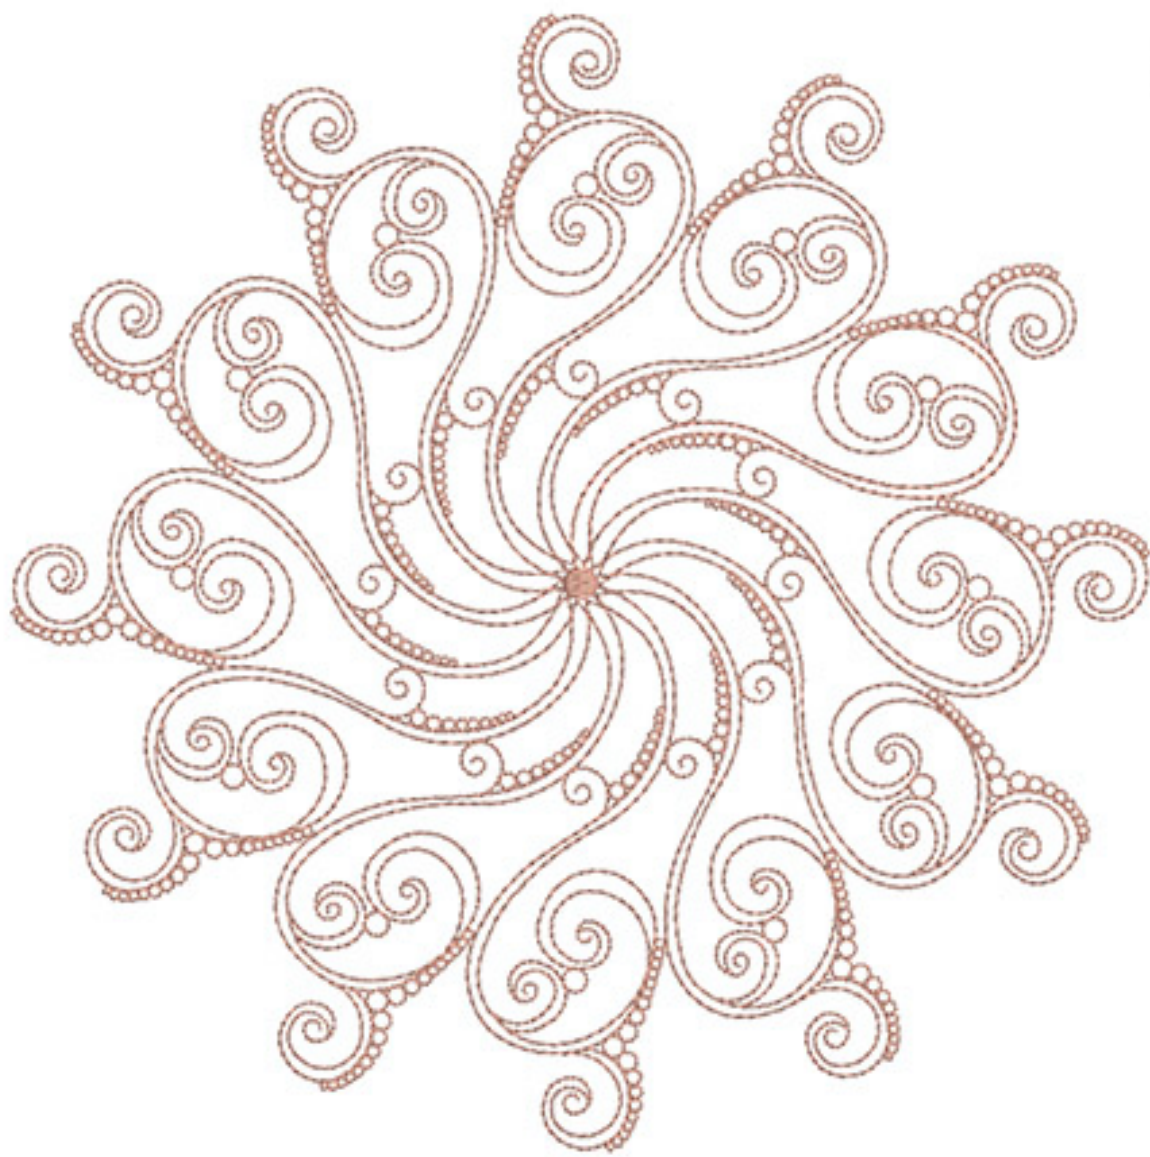

Ravens Nest Embroidery

FMShrimp6x6

Stitches: 11302
Colors: 1
H: 149.8 mm
W: 149.8 mm

Color Sequence:
1.  Shrimp 1620
Brand: Madeira Neon Polyester

Ravens Nest Embroidery

FMShrimp8x8

Stitches: 13973
Colors: 1
H: 195.0 mm
W: 195.0 mm

Color Sequence:
1.  Shrimp 1620
Brand: Madeira Neon Polyester

Ravens Nest Embroidery

FMShrimp10x10

Stitches: 16868
Colors: 1
H: 249.8 mm
W: 249.8 mm

Color Sequence:
1.  Shrimp 1620
Brand: Madeira Neon Polyester