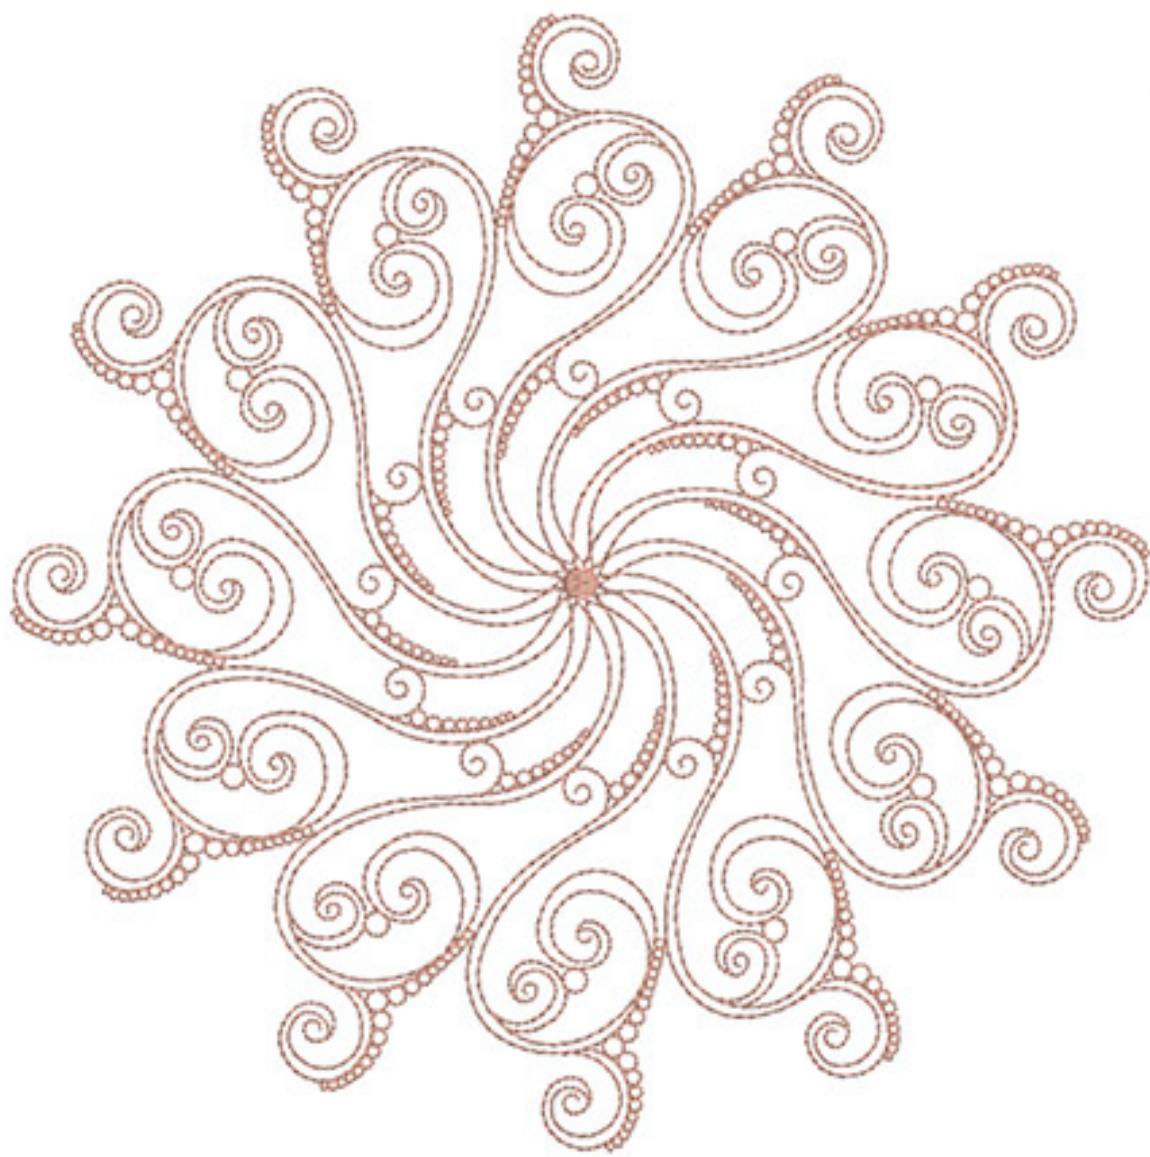

Ravens Nest Embroidery

FMShrimp6x6

Stitches: 11302
Colors: 1
H: 149.8 mm
W: 149.8 mm

Color Sequence:
1.  Shrimp 1620
Brand: Madeira Neon Polyester

Ravens Nest Embroidery

FMShrimp8x8

Stitches: 13973
Colors: 1
H: 195.0 mm
W: 195.0 mm

Color Sequence:
1.  Shrimp 1620
Brand: Madeira Neon Polyester

Ravens Nest Embroidery

FMShrimp10x10

Stitches: 16868
Colors: 1
H: 249.8 mm
W: 249.8 mm

Color Sequence:
1.  Shrimp 1620
Brand: Madeira Neon Polyester