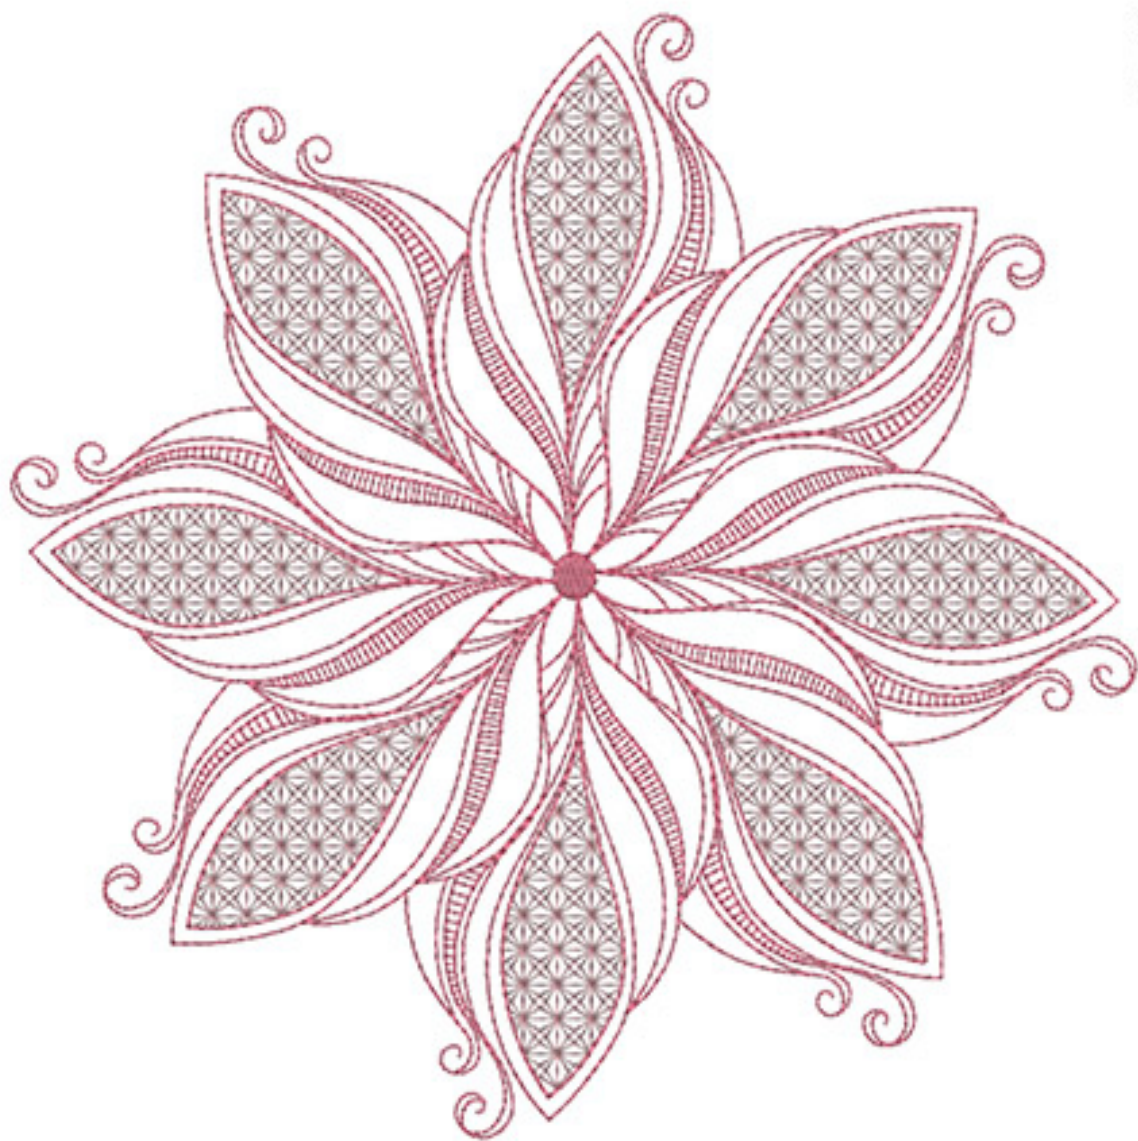

Ravens Nest Embroidery

FMWildPink6x6

Stitches: 11062
Colors: 2
H: 149.9 mm
W: 150.0 mm

Color Sequence:

1.  Rambling Pink 1921
Brand: Madeira Neon Polyester
2.  Wild Pink 1721
Brand: Madeira Neon Polyester

Ravens Nest Embroidery

FMWildPink8x8

Stitches: 14768
Colors: 2
H: 194.9 mm
W: 194.9 mm

Color Sequence:
1.  Rambling Pink 1921
Brand: Madeira Neon Polyester
2.  Wild Pink 1721
Brand: Madeira Neon Polyester

Ravens Nest Embroidery

FMWildPink10x10

Stitches: 19467
Colors: 2
H: 249.9 mm
W: 249.9 mm

Color Sequence:
1.  Rambling Pink 1921
Brand: Madeira Neon Polyester
2.  Wild Pink 1721
Brand: Madeira Neon Polyester