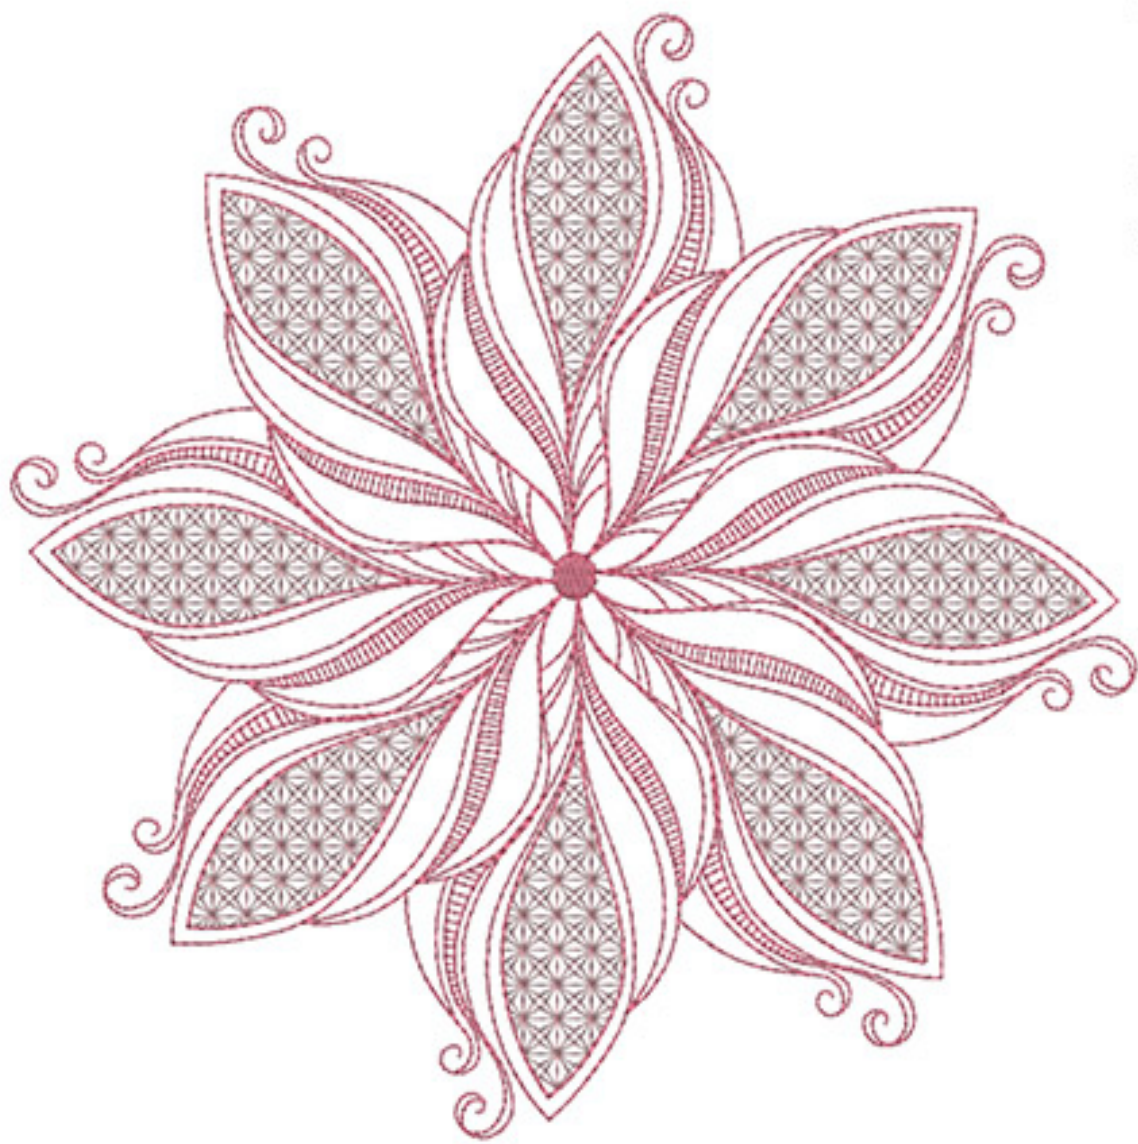

Ravens Nest Embroidery

FMWildPink6x6

Stitches: 11062
Colors: 2
H: 149.9 mm
W: 150.0 mm

Color Sequence:

1.  Rambling Pink 1921
Brand: Madeira Neon Polyester
2.  Wild Pink 1721
Brand: Madeira Neon Polyester

Ravens Nest Embroidery

FMWildPink8x8

Stitches: 14768
Colors: 2
H: 194.9 mm
W: 194.9 mm

Color Sequence:
1.  Rambling Pink 1921
Brand: Madeira Neon Polyester
2.  Wild Pink 1721
Brand: Madeira Neon Polyester

Ravens Nest Embroidery

FMWildPink10x10

Stitches: 19467
Colors: 2
H: 249.9 mm
W: 249.9 mm

Color Sequence:
1.  Rambling Pink 1921
Brand: Madeira Neon Polyester
2.  Wild Pink 1721
Brand: Madeira Neon Polyester