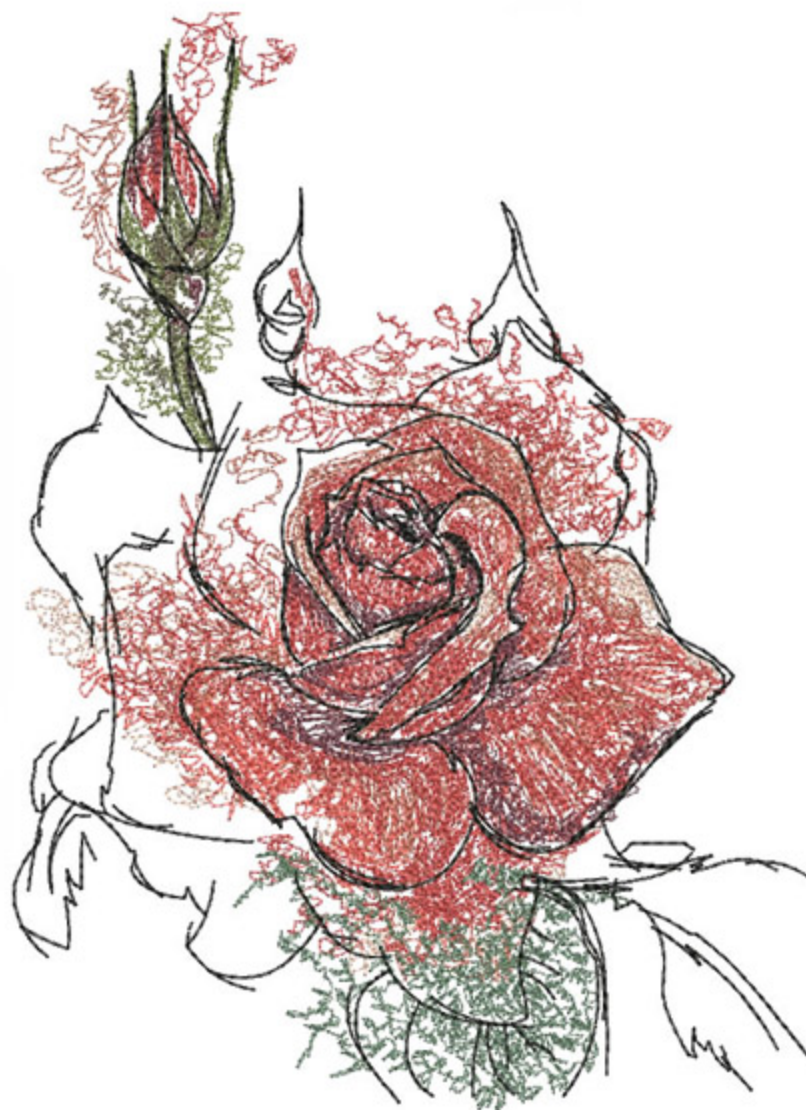

WIPFRoseAndBud5x7

Stitches: 28791
Colors: 9
H: 175.0 mm
W: 124.8 mm

H: 6.89 in
W: 4.89 in

Color Sequence:

1.  Gables Pink 1819
Brand: Madeira Neon Polyester
2.  Salsa 1588
Brand: Madeira poly
3.  Coldstream 1637
Brand: Madeira Neon Polyester
4.  Princess Red 1747
Brand: Madeira Neon Polyester
5.  Burgandy 1635
Brand: Madeira Neon Polyester
6.  Forest 1794
Brand: Madeira Neon Polyester
7.  Silver Sage 1668
Brand: Madeira poly
8.  Antique Bronze 1906
Brand: Madeira poly
9.  Black 1800
Brand: Madeira Neon Polyester

WIPFRoseAndBud6x8

Stitches: 31898
Colors: 9
H: 200.0 mm
W: 142.6 mm

H: 7.87 in
W: 5.61 in

Color Sequence:

1.  Gables Pink 1819
Brand: Madeira Neon Polyester
2.  Salsa 1588
Brand: Madeira poly
3.  Coldstream 1637
Brand: Madeira Neon Polyester
4.  Princess Red 1747
Brand: Madeira Neon Polyester
5.  Burgandy 1635
Brand: Madeira Neon Polyester
6.  Forest 1794
Brand: Madeira Neon Polyester
7.  Silver Sage 1668
Brand: Madeira poly
8.  Antique Bronze 1906
Brand: Madeira poly
9.  Black 1800
Brand: Madeira Neon Polyester