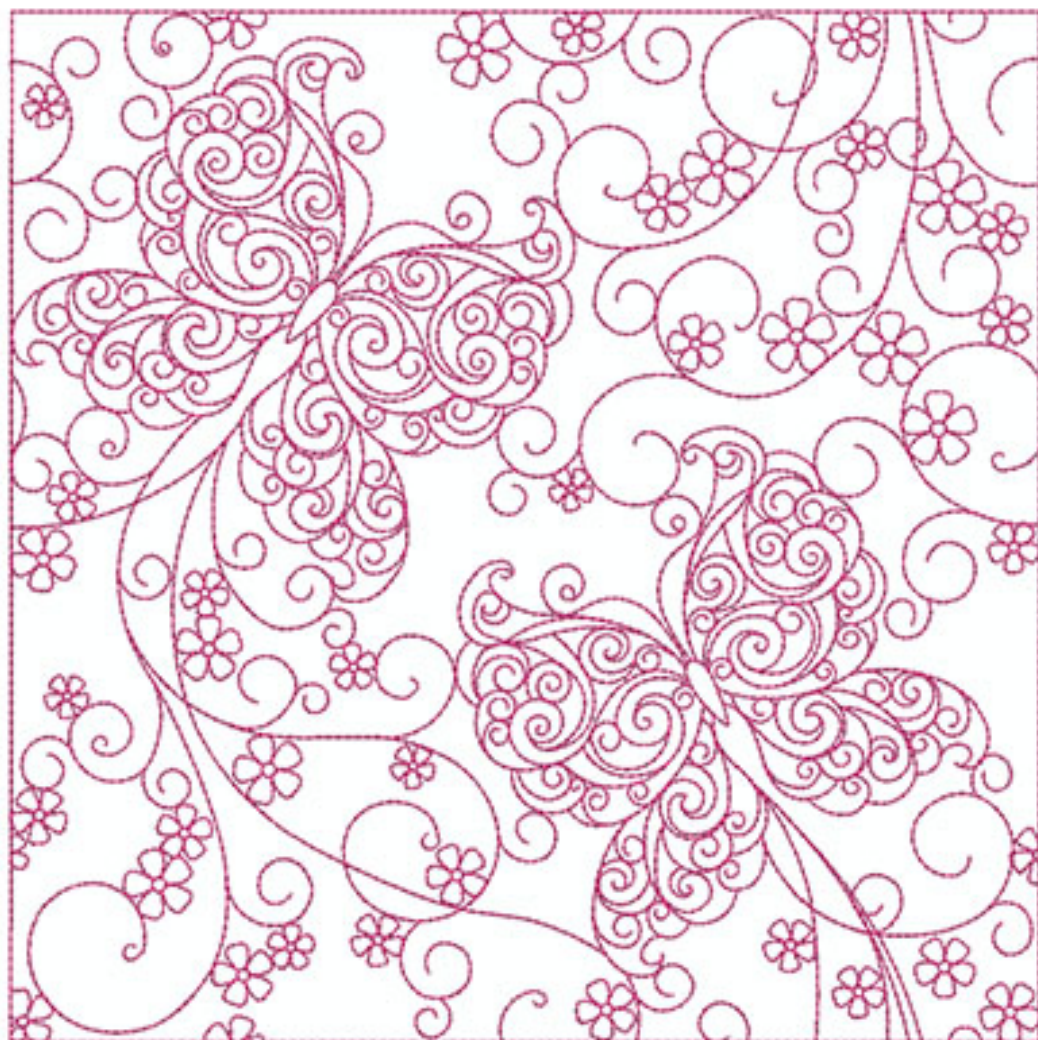

# Ravens Nest Embroidery

QFSSquare2\_6x6

Stitches: 15306  
Colors: 1  
H: 152.3 mm  
W: 152.4 mm

Color Sequence:  
1. ■ 1709  
Brand: Madeira Poly

# Ravens Nest Embroidery

QFSSquare2\_8x8

Stitches: 18905  
Colors: 1  
H: 203.0 mm  
W: 203.2 mm

Color Sequence:  
1.  1709  
Brand: Madeira Poly

# Ravens Nest Embroidery

QFSSquare2\_10x10

Stitches: 22174  
Colors: 1  
H: 253.8 mm  
W: 254.0 mm

Color Sequence:  
1. ■ 1709  
Brand: Madeira Poly