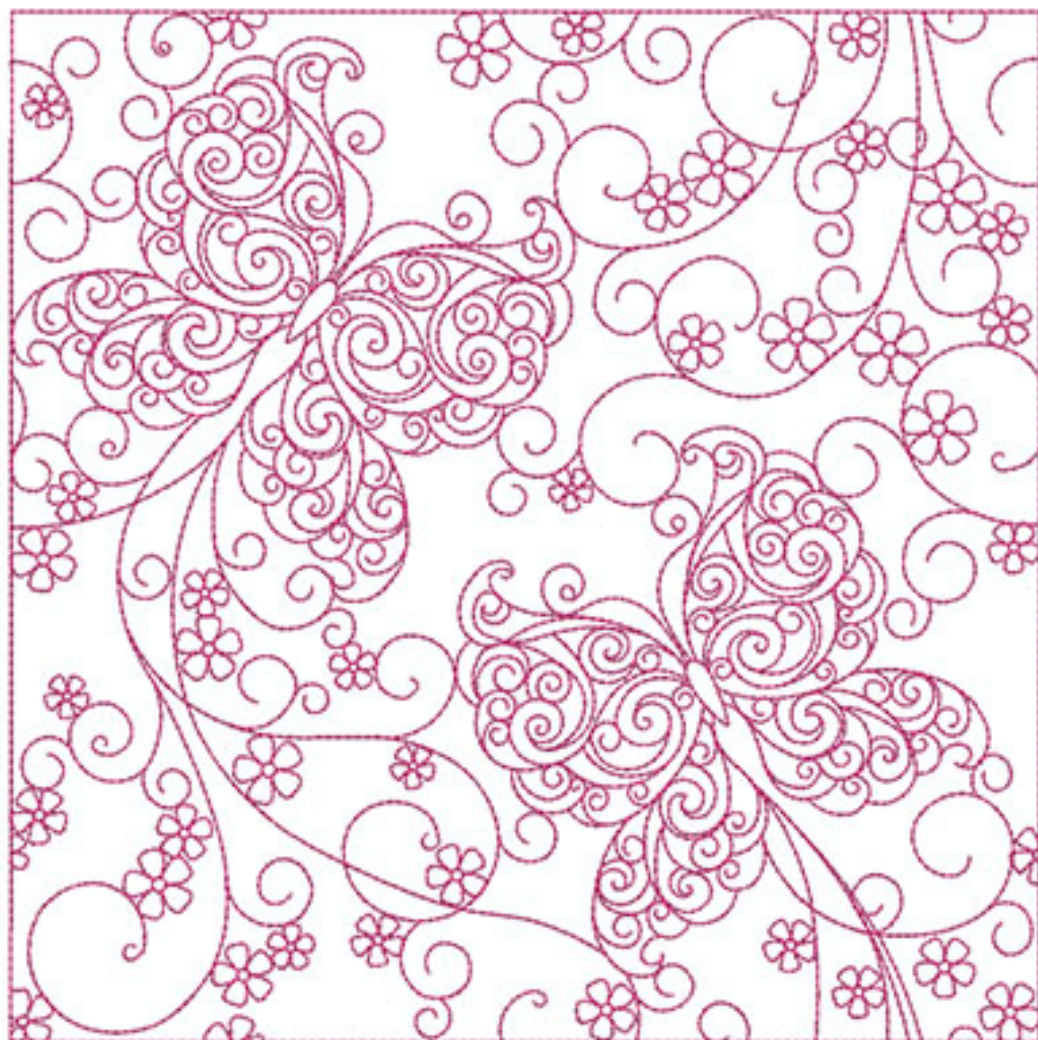

# Ravens Nest Embroidery

QFSSquare2\_8x8

Stitches: 18905  
Colors: 1  
H: 203.0 mm  
W: 203.2 mm

Color Sequence:  
1.  1709  
Brand: Madeira Poly

# Ravens Nest Embroidery

QFSSquare2\_10x10

Stitches: 22174  
Colors: 1  
H: 253.8 mm  
W: 254.0 mm

Color Sequence:  
1. ■ 1709  
Brand: Madeira Poly