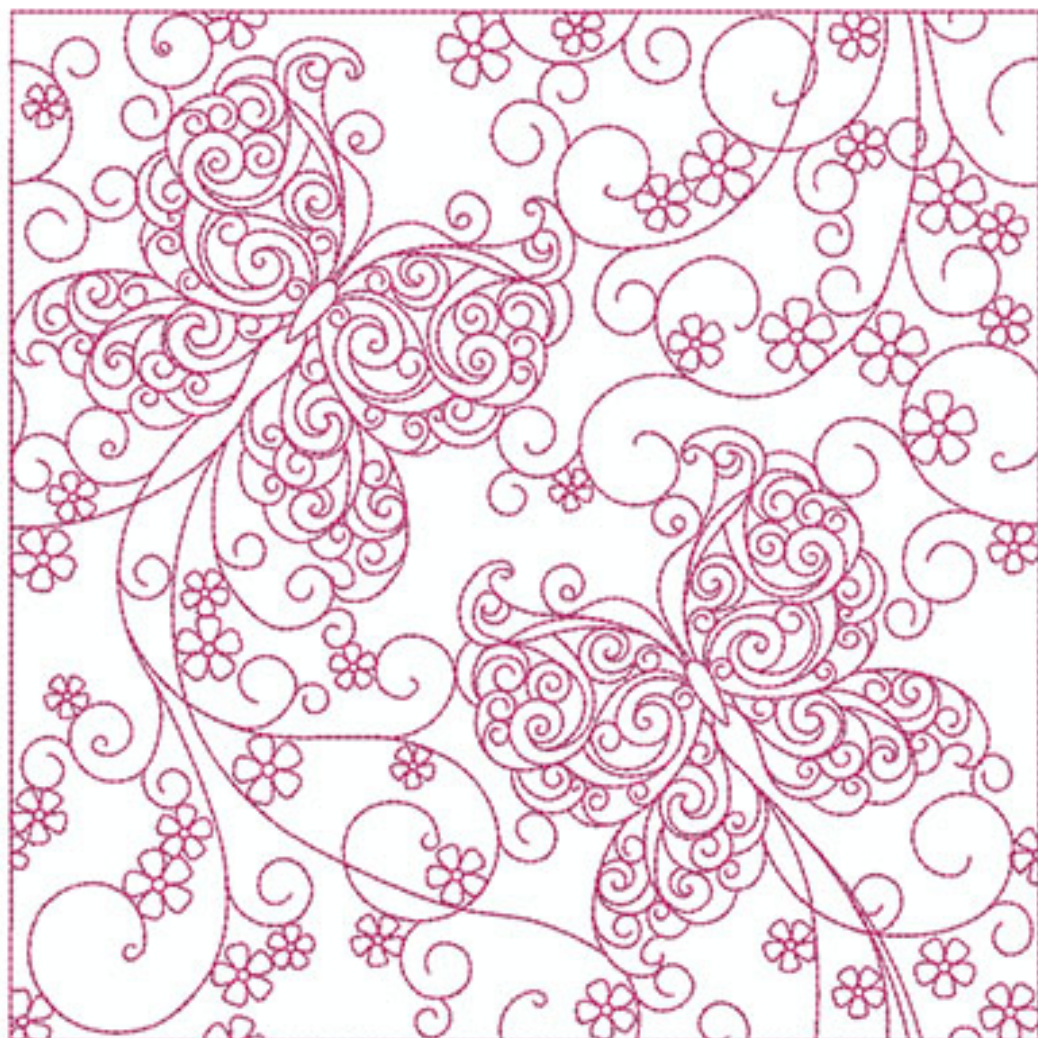

# Ravens Nest Embroidery

QFSSquare2\_10x10

Stitches: 22174  
Colors: 1  
H: 253.8 mm  
W: 254.0 mm

Color Sequence:  
1. ■ 1709  
Brand: Madeira Poly

# Ravens Nest Embroidery

QFSSquare2\_12x12

Stitches: 25447  
Colors: 1  
H: 304.7 mm  
W: 304.8 mm

Color Sequence:  
1.  1709  
Brand: Madeira Poly