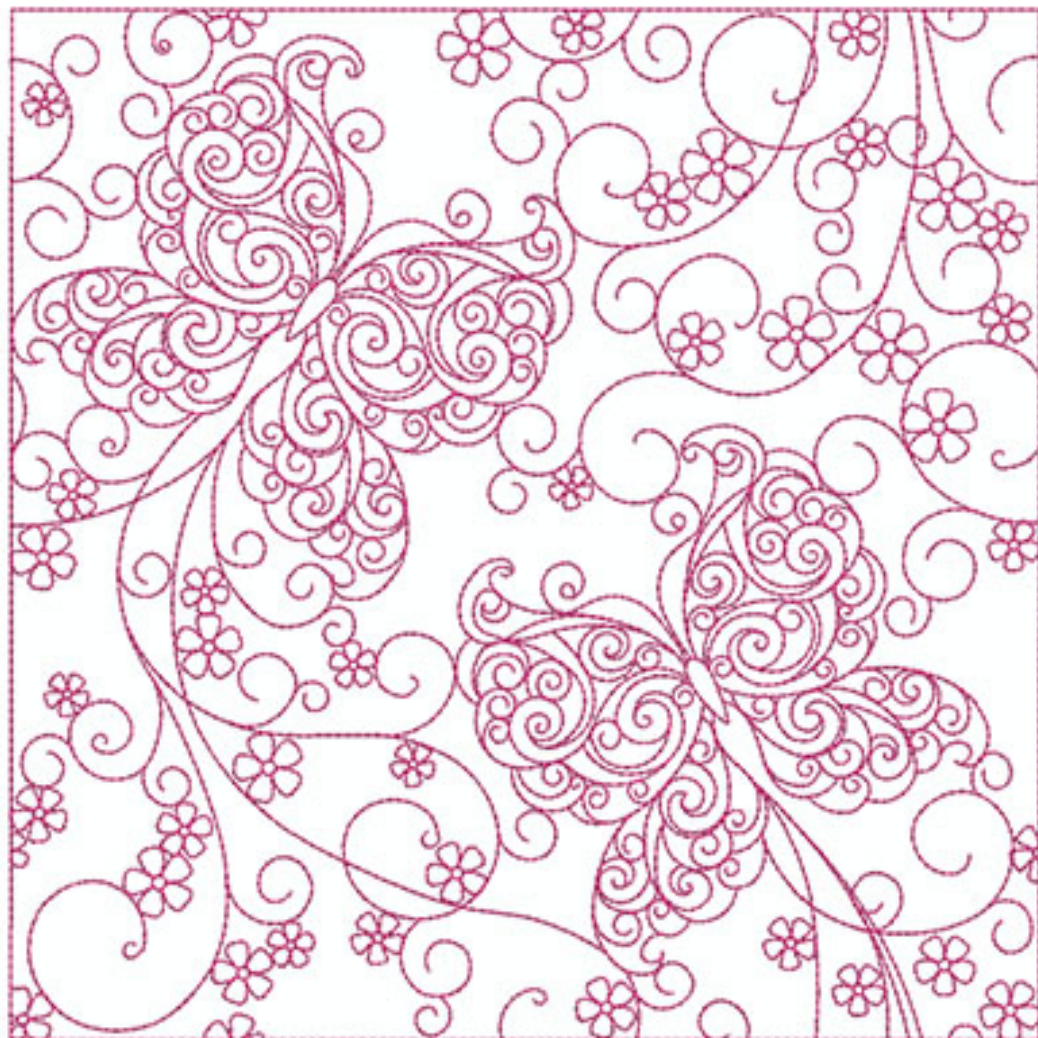

# Ravens Nest Embroidery

QFSSquare2\_6x6

Stitches: 15306  
Colors: 1  
H: 152.3 mm  
W: 152.4 mm

Color Sequence:  
1. ■ 1709  
Brand: Madeira Poly

# Ravens Nest Embroidery

QFSSquare2\_8x8

Stitches: 18905  
Colors: 1  
H: 203.0 mm  
W: 203.2 mm

Color Sequence:  
1.  1709  
Brand: Madeira Poly

# Ravens Nest Embroidery

QFSSquare2\_10x10

Stitches: 22174  
Colors: 1  
H: 253.8 mm  
W: 254.0 mm

Color Sequence:  
1. ■ 1709  
Brand: Madeira Poly