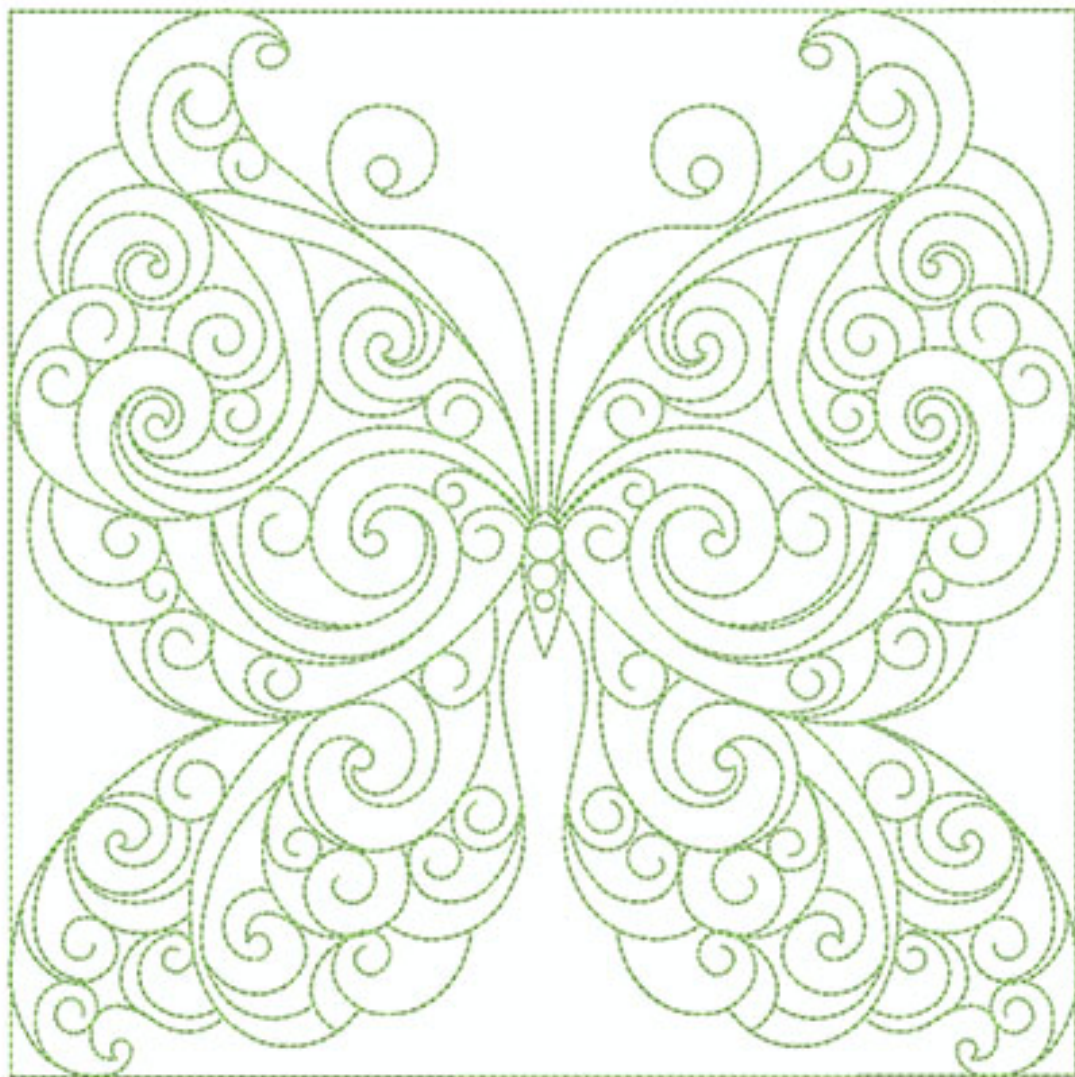

Ravens Nest Embroidery

QFSSquare3_6x6

Stitches: 8849
Colors: 1
H: 152.4 mm
W: 152.4 mm

Color Sequence:
1.  1748
Brand: Madeira Poly

Ravens Nest Embroidery

QFSSquare3_8x8

Stitches: 11054
Colors: 1
H: 203.2 mm
W: 203.2 mm

Color Sequence:
1. ■ 1748
Brand: Madeira Poly

Ravens Nest Embroidery

QFSSquare3_10x10

Stitches: 13308
Colors: 1
H: 254.0 mm
W: 254.0 mm

Color Sequence:
1.  1748
Brand: Madeira Poly

Ravens Nest Embroidery

QFSSquare3_12x12

Stitches: 15575
Colors: 1
H: 304.8 mm
W: 304.7 mm

Color Sequence:
1.  1748
Brand: Madeira Poly