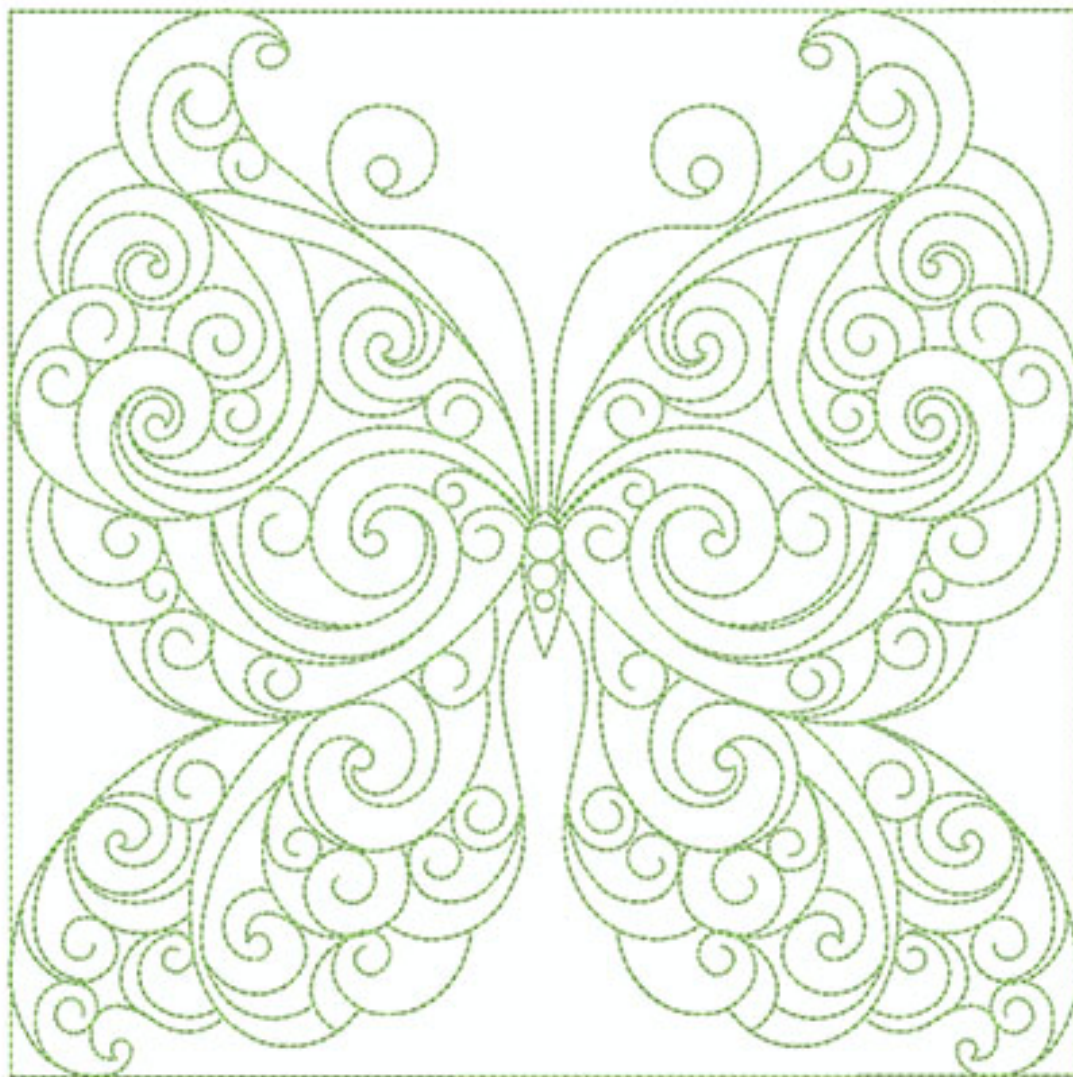

Ravens Nest Embroidery

QFSSquare3_6x6

Stitches: 8849
Colors: 1
H: 152.4 mm
W: 152.4 mm

Color Sequence:
1.  1748
Brand: Madeira Poly

Ravens Nest Embroidery

QFSSquare3_8x8

Stitches: 11054
Colors: 1
H: 203.2 mm
W: 203.2 mm

Color Sequence:
1. ■ 1748
Brand: Madeira Poly

Ravens Nest Embroidery

QFSSquare3_10x10

Stitches: 13308
Colors: 1
H: 254.0 mm
W: 254.0 mm

Color Sequence:
1.  1748
Brand: Madeira Poly

Ravens Nest Embroidery

QFSSquare3_12x12

Stitches: 15575
Colors: 1
H: 304.8 mm
W: 304.7 mm

Color Sequence:
1.  1748
Brand: Madeira Poly