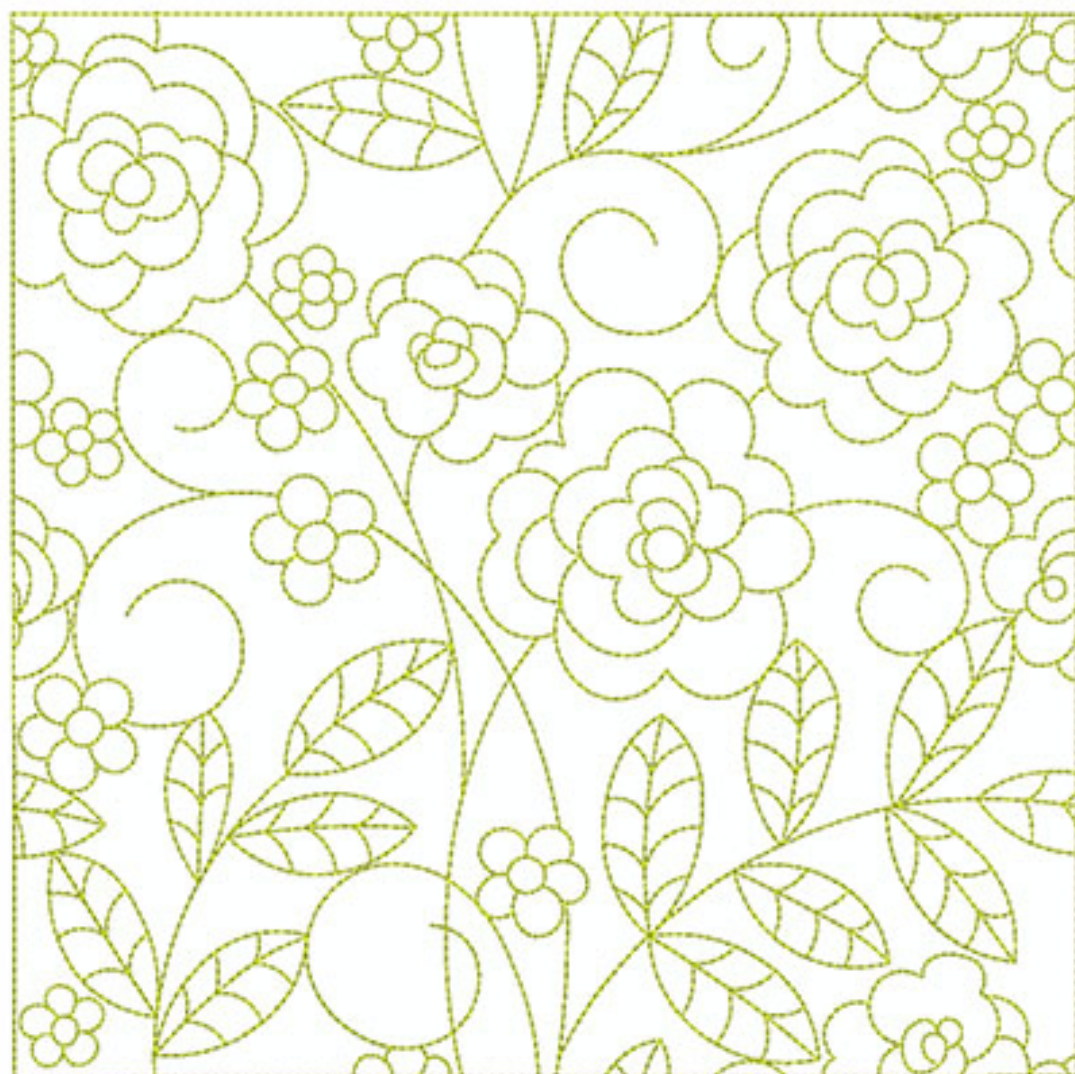

Ravens Nest Embroidery

QFSSquare5_6x6

Stitches: 8480
Colors: 1
H: 152.4 mm
W: 152.4 mm

Color Sequence:
1.  Sunflower 1980
Brand: Madeira Neon Polyester

Ravens Nest Embroidery

QFSSquare5_8x8

Stitches: 10365
Colors: 1
H: 203.2 mm
W: 203.2 mm

Color Sequence:
1.  Sunflower 1980
Brand: Madeira Neon Polyester

Ravens Nest Embroidery

QFSSquare5_10x10

Stitches: 12266
Colors: 1
H: 254.0 mm
W: 254.0 mm

Color Sequence:
1.  Sunflower 1980
Brand: Madeira Neon Polyester

Ravens Nest Embroidery

QFSSquare5_12x12

Stitches: 14213
Colors: 1
H: 304.8 mm
W: 304.8 mm

Color Sequence:
1.  Sunflower 1980
Brand: Madeira Neon Polyester