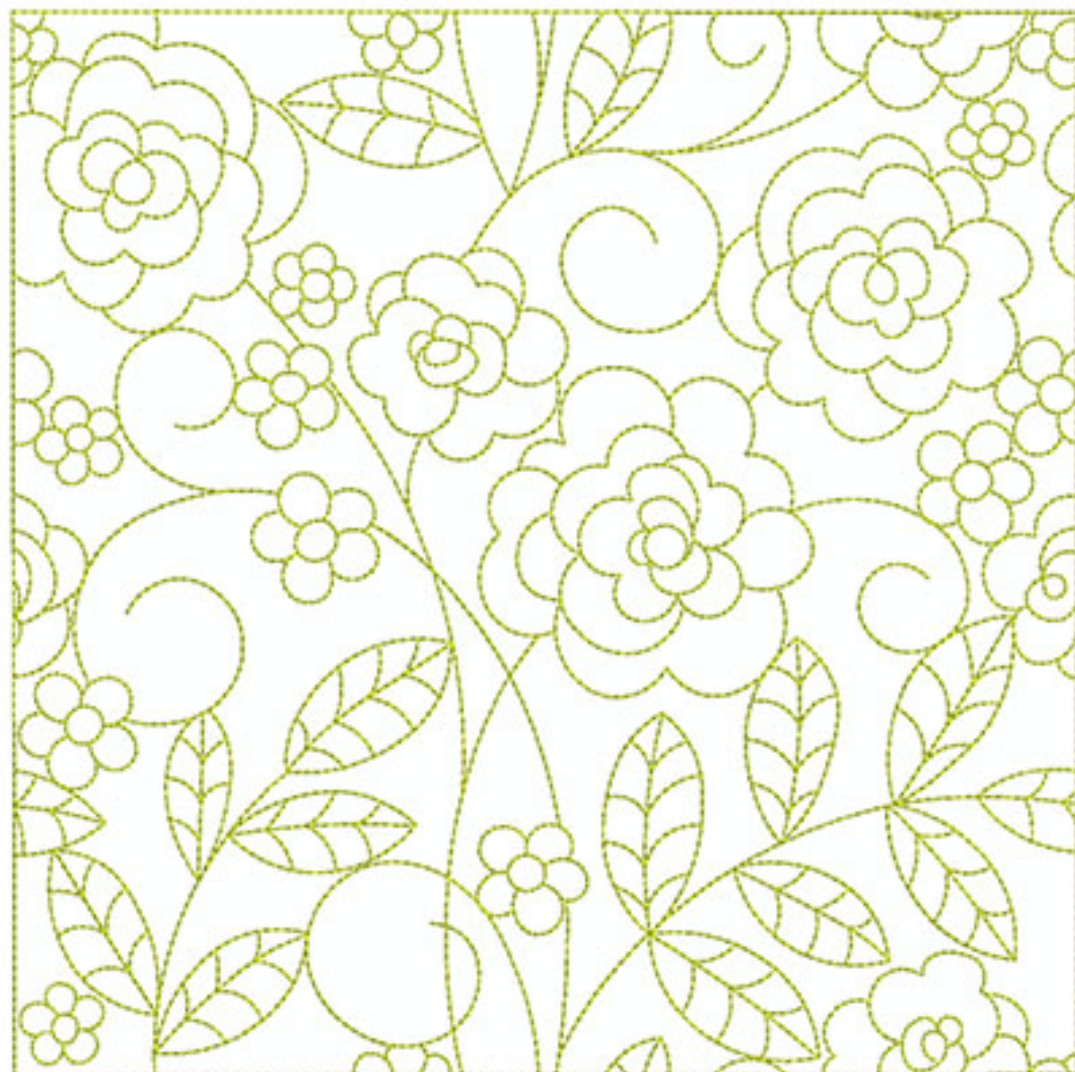

Ravens Nest Embroidery

QFSSquare5_6x6

Stitches: 8480
Colors: 1
H: 152.4 mm
W: 152.4 mm

Color Sequence:
1.  Sunflower 1980
Brand: Madeira Neon Polyester

Ravens Nest Embroidery

QFSSquare5_8x8

Stitches: 10365
Colors: 1
H: 203.2 mm
W: 203.2 mm

Color Sequence:
1.  Sunflower 1980
Brand: Madeira Neon Polyester

Ravens Nest Embroidery

QFSSquare5_10x10

Stitches: 12266
Colors: 1
H: 254.0 mm
W: 254.0 mm

Color Sequence:
1.  Sunflower 1980
Brand: Madeira Neon Polyester

Ravens Nest Embroidery

QFSSquare5_12x12

Stitches: 14213
Colors: 1
H: 304.8 mm
W: 304.8 mm

Color Sequence:
1.  Sunflower 1980
Brand: Madeira Neon Polyester