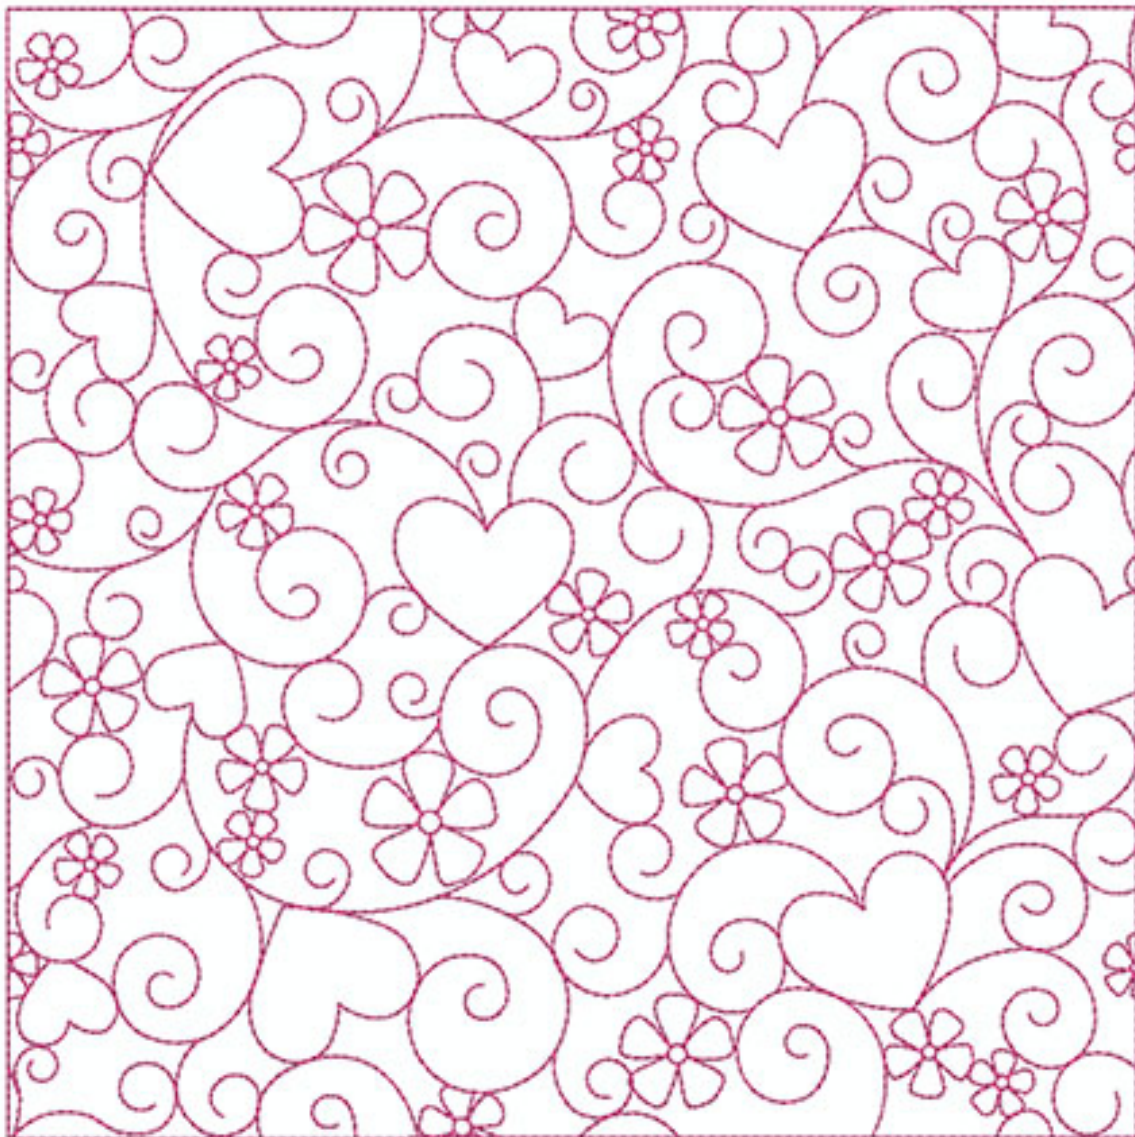

Color Sequence:
1.  1709
Brand: Madeira Poly

Ravens Nest Embroidery

QFSSquare6_10x10

Stitches: 14224
Colors: 1
H: 254.0 mm
W: 254.0 mm

Color Sequence:
1. ■ 1709
Brand: Madeira Poly

Ravens Nest Embroidery

QFSSquare6_12x12

Stitches: 16458
Colors: 1
H: 304.8 mm
W: 304.8 mm

Color Sequence:
1.  1709
Brand: Madeira Poly