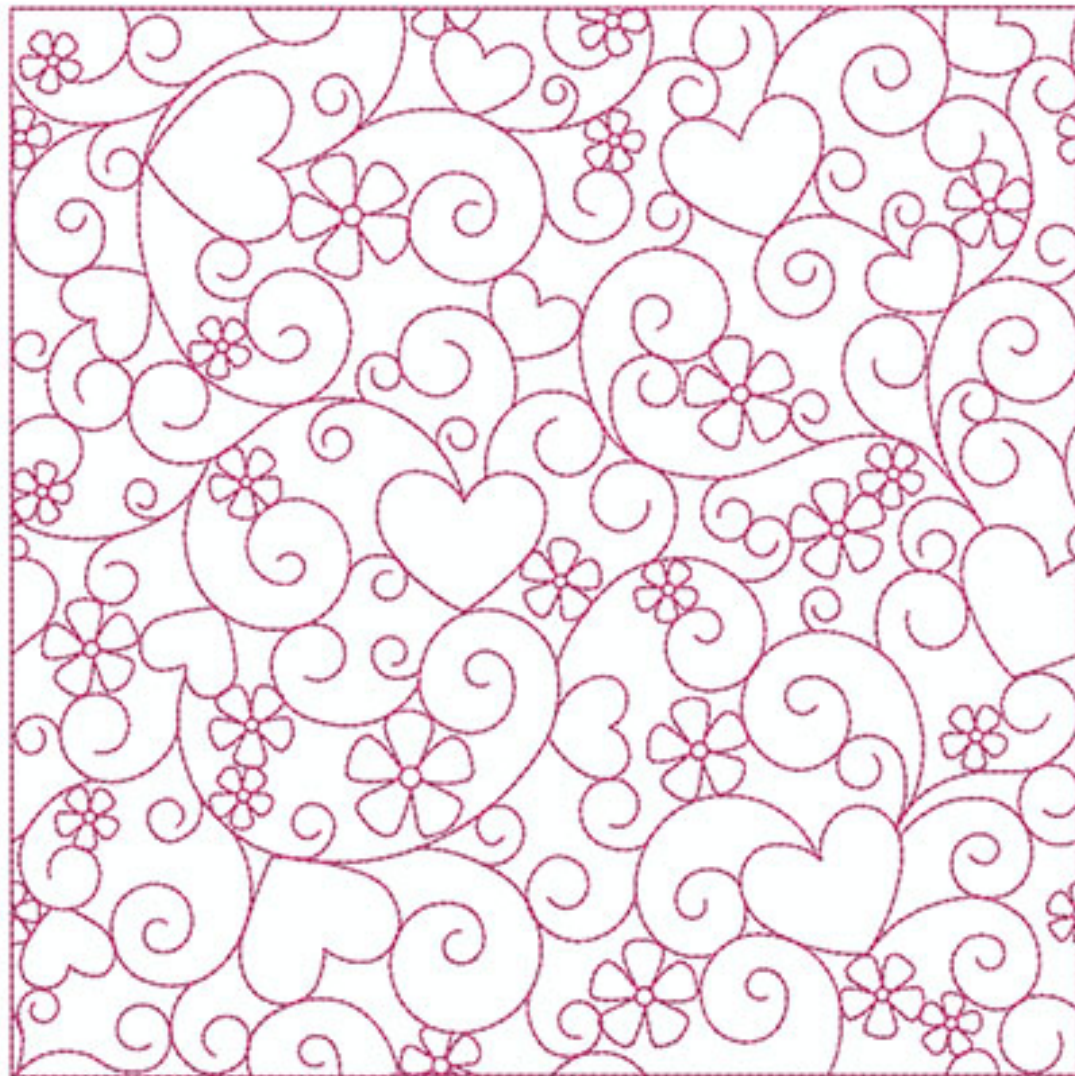

Ravens Nest Embroidery

QFSSquare6_6x6

Stitches: 9715
Colors: 1
H: 152.4 mm
W: 152.4 mm

Color Sequence:
1. ■ 1709
Brand: Madeira Poly

Ravens Nest Embroidery

QFSSquare6_8x8

Stitches: 11950
Colors: 1
H: 203.2 mm
W: 203.2 mm

Color Sequence:
1.  1709
Brand: Madeira Poly

Ravens Nest Embroidery

QFSSquare6_10x10

Stitches: 14224
Colors: 1
H: 254.0 mm
W: 254.0 mm

Color Sequence:
1. ■ 1709
Brand: Madeira Poly

Ravens Nest Embroidery

QFSSquare6_12x12

Stitches: 16458
Colors: 1
H: 304.8 mm
W: 304.8 mm

Color Sequence:
1.  1709
Brand: Madeira Poly