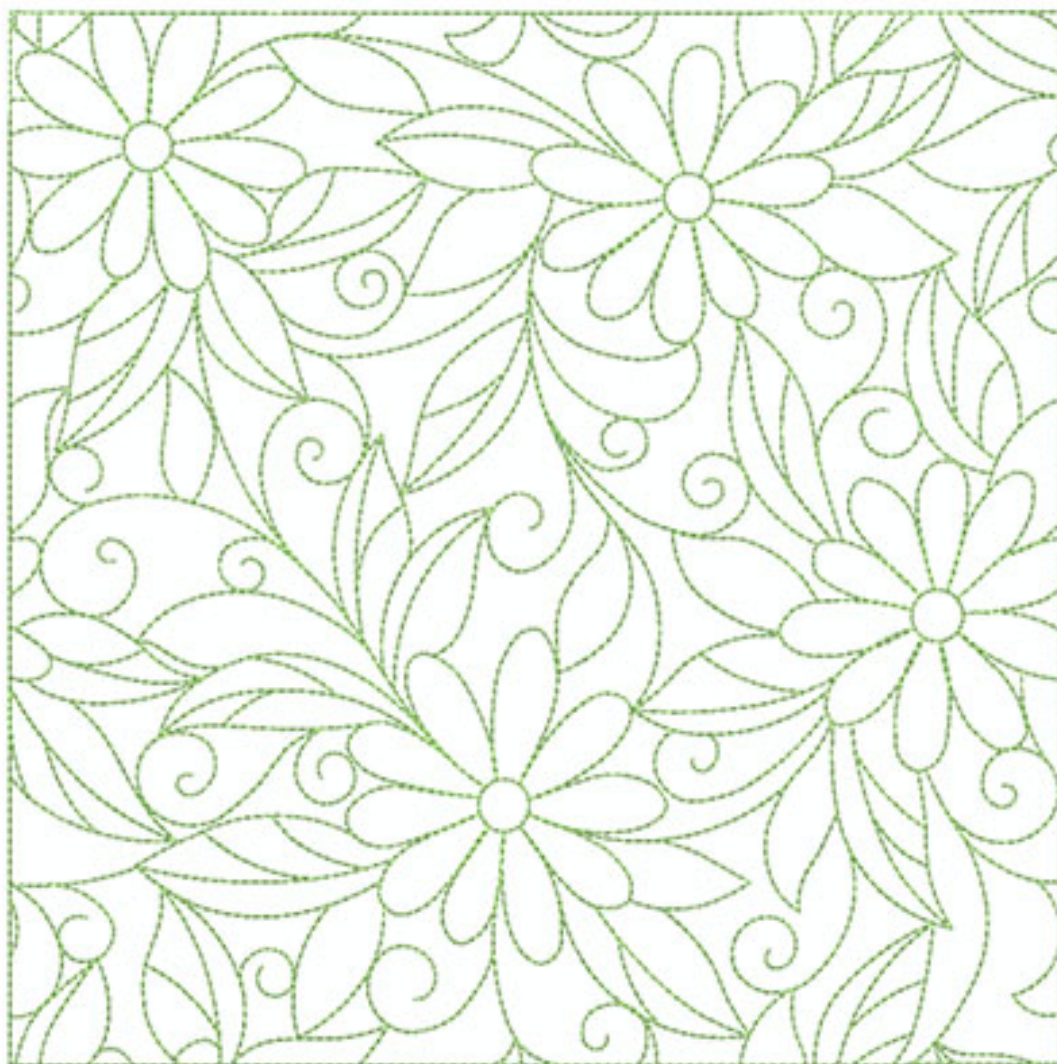

Ravens Nest Embroidery

QFSSquare8_6x6

Stitches: 8065
Colors: 1
H: 152.4 mm
W: 152.4 mm

Color Sequence:
1.  1748
Brand: Madeira Poly

Ravens Nest Embroidery

QFSSquare8_8x8

Stitches: 10313
Colors: 1
H: 203.2 mm
W: 203.2 mm

Color Sequence:
1. White 15
Brand: BERNINA

Ravens Nest Embroidery

QFSSquare8_10x10

Stitches: 12568
Colors: 1
H: 254.0 mm
W: 254.0 mm

Color Sequence:
1.  1748
Brand: Madeira Poly

Ravens Nest Embroidery

QFSSquare8_12x12

Stitches: 14849
Colors: 1
H: 304.8 mm
W: 304.8 mm

Color Sequence:
1.  1748
Brand: Madeira Poly