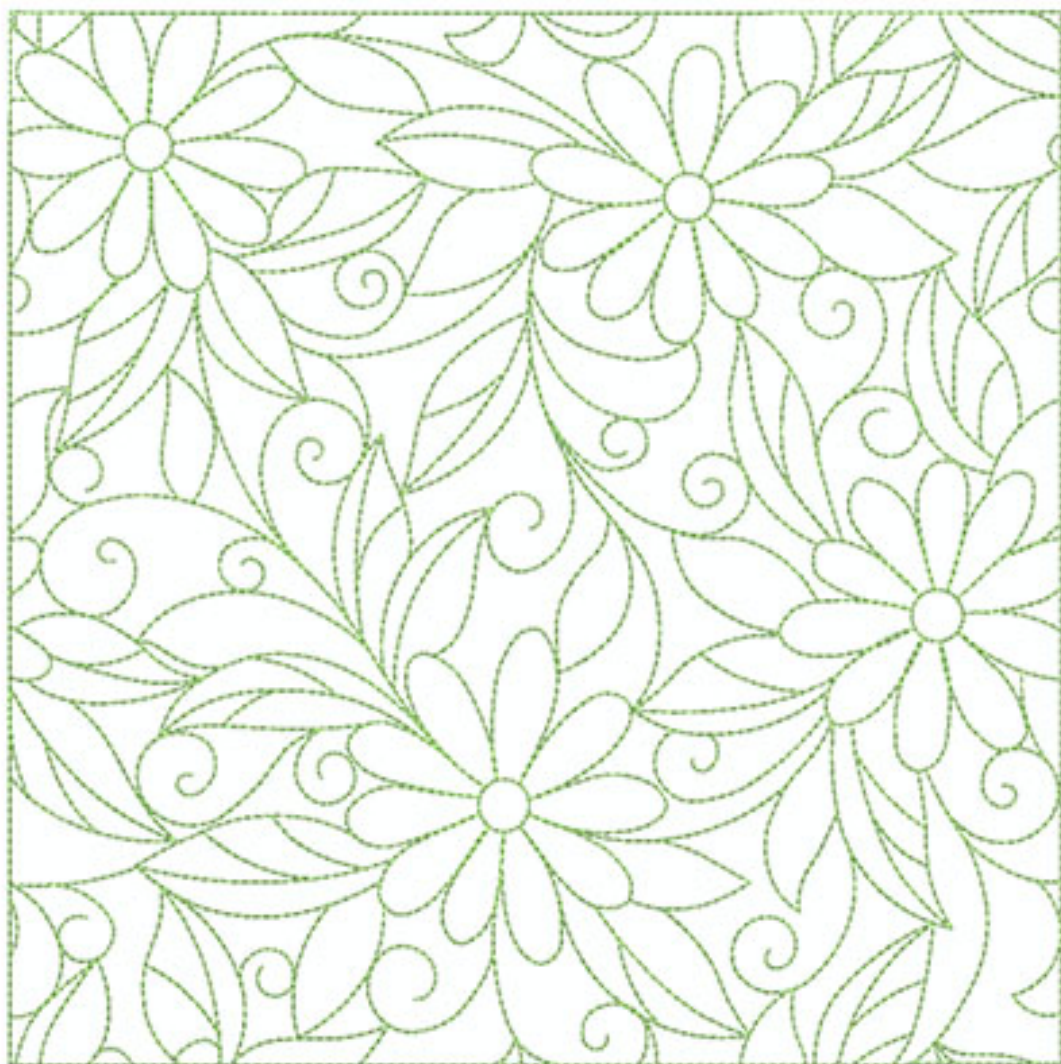

Ravens Nest Embroidery

QFSSquare8_6x6

Stitches: 8065
Colors: 1
H: 152.4 mm
W: 152.4 mm

Color Sequence:
1.  1748
Brand: Madeira Poly

Ravens Nest Embroidery

QFSSquare8_8x8

Stitches: 10313
Colors: 1
H: 203.2 mm
W: 203.2 mm

Color Sequence:
1. White 15
Brand: BERNINA

Ravens Nest Embroidery

QFSSquare8_10x10

Stitches: 12568
Colors: 1
H: 254.0 mm
W: 254.0 mm

Color Sequence:
1.  1748
Brand: Madeira Poly

Ravens Nest Embroidery

QFSSquare8_12x12

Stitches: 14849
Colors: 1
H: 304.8 mm
W: 304.8 mm

Color Sequence:
1.  1748
Brand: Madeira Poly