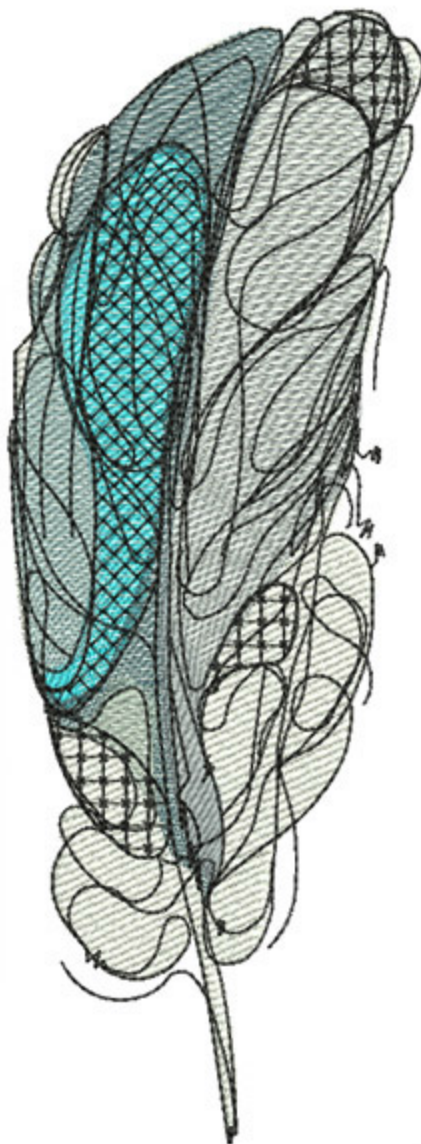

FICATouchOfTeal4x5

Stitches: 12312
Colors: 7
H: 127.2 mm
W: 46.6 mm

H: 5.00 in
W: 1.83 in

Color Sequence:

1. White 1802
Brand: Madeira Neon Polyester
2. Blue Frost 1827
Brand: Madeira Neon Polyester
3. Pale Jeans 1960
Brand: Madeira Neon Polyester
4. Blue Spruce 1961
Brand: Madeira poly
5. Ice Fishing 1611
Brand: Madeira Neon Polyester
6. Dover Grey 1612
Brand: Madeira Neon Polyester
7. Black 1800
Brand: Madeira Neon Polyester

FICATouchOfTeal5x7

Stitches: 19737
Colors: 7
H: 175.0 mm
W: 64.0 mm

H: 6.89 in
W: 2.52 in

Color Sequence:

1. White 1802
Brand: Madeira Neon Polyester
2. Blue Frost 1827
Brand: Madeira Neon Polyester
3. Pale Jeans 1960
Brand: Madeira Neon Polyester
4. Blue Spruce 1961
Brand: Madeira poly
5. Ice Fishing 1611
Brand: Madeira Neon Polyester
6. Dover Grey 1612
Brand: Madeira Neon Polyester
7. Black 1800
Brand: Madeira Neon Polyester

FICATouchOffTeal6x8

Stitches: 24489
Colors: 7
H: 200.0 mm
W: 73.1 mm

H: 7.87 in
W: 2.87 in

Color Sequence:

1. White 1802
Brand: Madeira Neon Polyester
2. Blue Frost 1827
Brand: Madeira Neon Polyester
3. Pale Jeans 1960
Brand: Madeira Neon Polyester
4. Blue Spruce 1961
Brand: Madeira poly
5. Ice Fishing 1611
Brand: Madeira Neon Polyester
6. Dover Grey 1612
Brand: Madeira Neon Polyester
7. Black 1800
Brand: Madeira Neon Polyester

FICATouchOfTeal8x10

Stitches: 34852
Colors: 7
H: 250.0 mm
W: 91.4 mm

H: 9.83 in
W: 3.59 in

Color Sequence:

1. White 1802
Brand: Madeira Neon Polyester
2. Blue Frost 1827
Brand: Madeira Neon Polyester
3. Pale Jeans 1960
Brand: Madeira Neon Polyester
4. Blue Spruce 1961
Brand: Madeira poly
5. Ice Fishing 1611
Brand: Madeira Neon Polyester
6. Dover Grey 1612
Brand: Madeira Neon Polyester
7. Black 1800
Brand: Madeira Neon Polyester