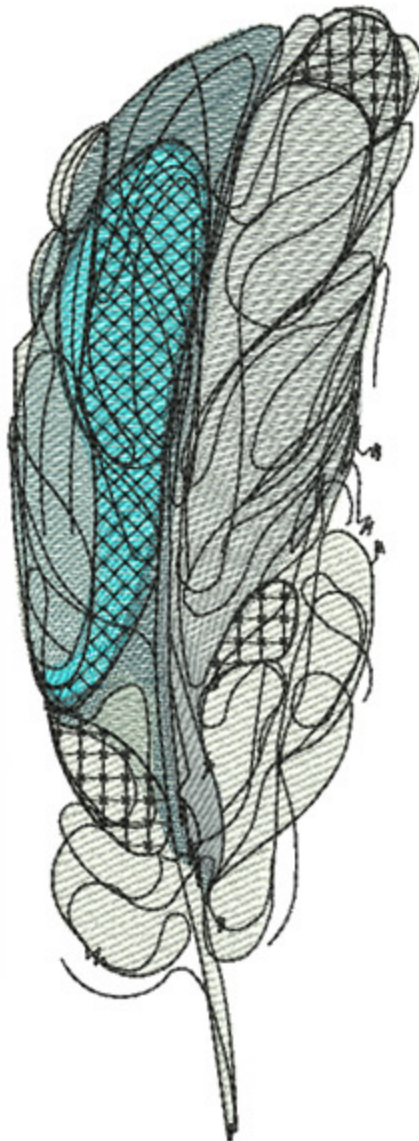

FICATouchOfTeal4x5

Stitches: 12312
Colors: 7
H: 127.2 mm
W: 46.6 mm

H: 5.00 in
W: 1.83 in

Color Sequence:

1. White 1802
Brand: Madeira Neon Polyester
2. Blue Frost 1827
Brand: Madeira Neon Polyester
3. Pale Jeans 1960
Brand: Madeira Neon Polyester
4. Blue Spruce 1961
Brand: Madeira poly
5. Ice Fishing 1611
Brand: Madeira Neon Polyester
6. Dover Grey 1612
Brand: Madeira Neon Polyester
7. Black 1800
Brand: Madeira Neon Polyester

FICATouchOfTeal5x7

Stitches: 19737
Colors: 7
H: 175.0 mm
W: 64.0 mm

H: 6.89 in
W: 2.52 in

Color Sequence:

1. White 1802
Brand: Madeira Neon Polyester
2. Blue Frost 1827
Brand: Madeira Neon Polyester
3. Pale Jeans 1960
Brand: Madeira Neon Polyester
4. Blue Spruce 1961
Brand: Madeira poly
5. Ice Fishing 1611
Brand: Madeira Neon Polyester
6. Dover Grey 1612
Brand: Madeira Neon Polyester
7. Black 1800
Brand: Madeira Neon Polyester

FICATouchOffTeal6x8

Stitches: 24489
Colors: 7
H: 200.0 mm
W: 73.1 mm

H: 7.87 in
W: 2.87 in

Color Sequence:

1. White 1802
Brand: Madeira Neon Polyester
2. Blue Frost 1827
Brand: Madeira Neon Polyester
3. Pale Jeans 1960
Brand: Madeira Neon Polyester
4. Blue Spruce 1961
Brand: Madeira poly
5. Ice Fishing 1611
Brand: Madeira Neon Polyester
6. Dover Grey 1612
Brand: Madeira Neon Polyester
7. Black 1800
Brand: Madeira Neon Polyester

FICATouchOfTeal8x10

Stitches: 34852
Colors: 7
H: 250.0 mm
W: 91.4 mm

H: 9.83 in
W: 3.59 in

Color Sequence:

1. White 1802
Brand: Madeira Neon Polyester
2. Blue Frost 1827
Brand: Madeira Neon Polyester
3. Pale Jeans 1960
Brand: Madeira Neon Polyester
4. Blue Spruce 1961
Brand: Madeira poly
5. Ice Fishing 1611
Brand: Madeira Neon Polyester
6. Dover Grey 1612
Brand: Madeira Neon Polyester
7. Black 1800
Brand: Madeira Neon Polyester