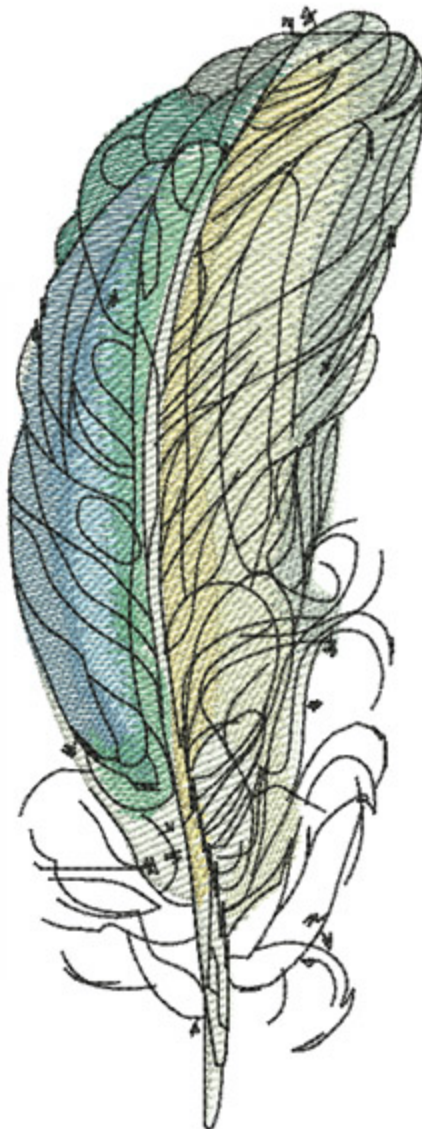

FICARiel5x7

Stitches: 20372
 Colors: 10
 H: 175.0 mm
 W: 65.3 mm

 H: 6.89 in
 W: 2.57 in

Color Sequence:

1. White 1802
Brand: Madeira Neon Polyester
2. Little Boy Blue 1532
Brand: Madeira poly
3. New England 1642
Brand: Madeira Neon Polyester
4. Atlantis Teal 1690
Brand: Madeira Neon Polyester
5. Twister 1614
Brand: Madeira Poly
6. Metwand 1626
Brand: Madeira Neon Polyester
7. Moonbeam 1661
Brand: Madeira poly
8. Silverside 1718
Brand: Madeira Neon Polyester
9. Isle Green 1847
Brand: Madeira Neon Polyester
10. Black 1800
Brand: Madeira Neon Polyester

FICAriel6x8

Stitches: 25171
 Colors: 10
 H: 200.0 mm
 W: 74.6 mm

H: 7.87 in
 W: 2.93 in

Color Sequence:

1. White 1802
Brand: Madeira Neon Polyester
2. Little Boy Blue 1532
Brand: Madeira poly
3. New England 1642
Brand: Madeira Neon Polyester
4. Atlantis Teal 1690
Brand: Madeira Neon Polyester
5. Twister 1614
Brand: Madeira Poly
6. Metwand 1626
Brand: Madeira Neon Polyester
7. Moonbeam 1661
Brand: Madeira poly
8. Silverside 1718
Brand: Madeira Neon Polyester
9. Isle Green 1847
Brand: Madeira Neon Polyester
10. Black 1800
Brand: Madeira Neon Polyester

FICArial8x10

Stitches: 34456
 Colors: 10
 H: 250.0 mm
 W: 93.2 mm

H: 9.84 in
 W: 3.67 in

Color Sequence:

1. White 1802
Brand: Madeira Neon Polyester
2. Little Boy Blue 1532
Brand: Madeira poly
3. New England 1642
Brand: Madeira Neon Polyester
4. Atlantis Teal 1690
Brand: Madeira Neon Polyester
5. Twister 1614
Brand: Madeira Poly
6. Metwand 1626
Brand: Madeira Neon Polyester
7. Moonbeam 1661
Brand: Madeira poly
8. Silverside 1718
Brand: Madeira Neon Polyester
9. Isle Green 1847
Brand: Madeira Neon Polyester
10. Black 1800
Brand: Madeira Neon Polyester