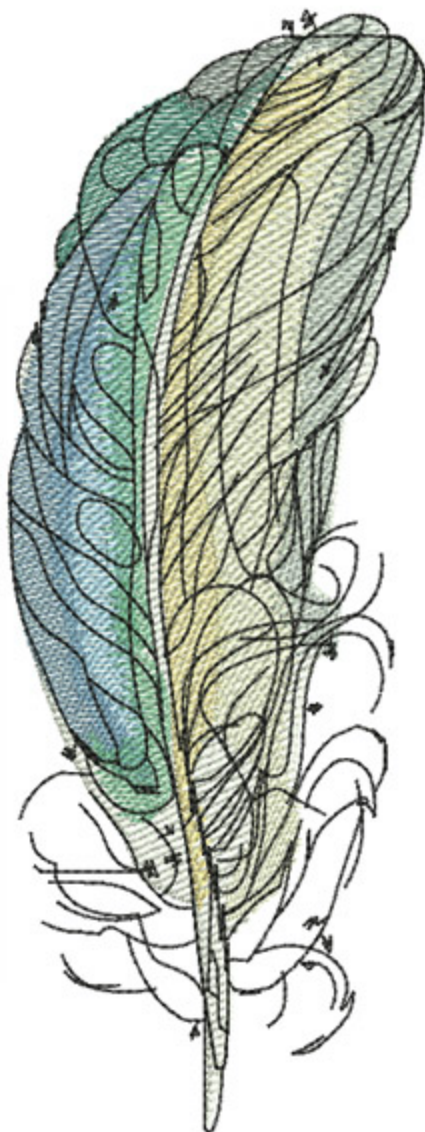

FICArial4x5

Stitches: 12691
 Colors: 10
 H: 127.2 mm
 W: 47.5 mm

H: 5.00 in
 W: 2.42 in

Color Sequence:

1. White 1802
Brand: Madeira Neon Polyester
2. Little Boy Blue 1532
Brand: Madeira poly
3. New England 1642
Brand: Madeira Neon Polyester
4. Atlantis Teal 1690
Brand: Madeira Neon Polyester
5. Twister 1614
Brand: Madeira Poly
6. Metwand 1626
Brand: Madeira Neon Polyester
7. Moonbeam 1661
Brand: Madeira poly
8. Silverside 1718
Brand: Madeira Neon Polyester
9. Isle Green 1847
Brand: Madeira Neon Polyester
10. Black 1800
Brand: Madeira Neon Polyester

FICARiel5x7

Stitches: 20372
 Colors: 10
 H: 175.0 mm
 W: 65.3 mm

 H: 6.89 in
 W: 2.57 in

Color Sequence:

1. White 1802
Brand: Madeira Neon Polyester
2. Little Boy Blue 1532
Brand: Madeira poly
3. New England 1642
Brand: Madeira Neon Polyester
4. Atlantis Teal 1690
Brand: Madeira Neon Polyester
5. Twister 1614
Brand: Madeira Poly
6. Metwand 1626
Brand: Madeira Neon Polyester
7. Moonbeam 1661
Brand: Madeira poly
8. Silverside 1718
Brand: Madeira Neon Polyester
9. Isle Green 1847
Brand: Madeira Neon Polyester
10. Black 1800
Brand: Madeira Neon Polyester

FICArial8x10

Stitches: 34456
 Colors: 10
 H: 250.0 mm
 W: 93.2 mm

H: 9.84 in
 W: 3.67 in

Color Sequence:

1. White 1802
Brand: Madeira Neon Polyester
2. Little Boy Blue 1532
Brand: Madeira poly
3. New England 1642
Brand: Madeira Neon Polyester
4. Atlantis Teal 1690
Brand: Madeira Neon Polyester
5. Twister 1614
Brand: Madeira Poly
6. Metwand 1626
Brand: Madeira Neon Polyester
7. Moonbeam 1661
Brand: Madeira poly
8. Silverside 1718
Brand: Madeira Neon Polyester
9. Isle Green 1847
Brand: Madeira Neon Polyester
10. Black 1800
Brand: Madeira Neon Polyester