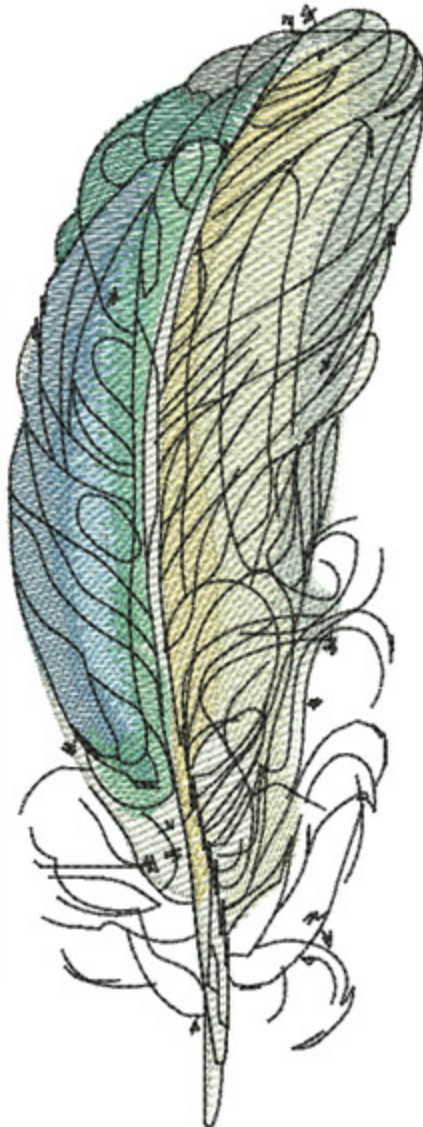

FICArial4x5

Stitches: 12691
 Colors: 10
 H: 127.2 mm
 W: 47.5 mm

H: 5.00 in
 W: 2.42 in

Color Sequence:

1. White 1802
Brand: Madeira Neon Polyester
2. Little Boy Blue 1532
Brand: Madeira poly
3. New England 1642
Brand: Madeira Neon Polyester
4. Atlantis Teal 1690
Brand: Madeira Neon Polyester
5. Twister 1614
Brand: Madeira Poly
6. Metwand 1626
Brand: Madeira Neon Polyester
7. Moonbeam 1661
Brand: Madeira poly
8. Silverside 1718
Brand: Madeira Neon Polyester
9. Isle Green 1847
Brand: Madeira Neon Polyester
10. Black 1800
Brand: Madeira Neon Polyester

FICARiel5x7

Stitches: 20372
 Colors: 10
 H: 175.0 mm
 W: 65.3 mm

 H: 6.89 in
 W: 2.57 in

Color Sequence:

1. White 1802
Brand: Madeira Neon Polyester
2. Little Boy Blue 1532
Brand: Madeira poly
3. New England 1642
Brand: Madeira Neon Polyester
4. Atlantis Teal 1690
Brand: Madeira Neon Polyester
5. Twister 1614
Brand: Madeira Poly
6. Metwand 1626
Brand: Madeira Neon Polyester
7. Moonbeam 1661
Brand: Madeira poly
8. Silverside 1718
Brand: Madeira Neon Polyester
9. Isle Green 1847
Brand: Madeira Neon Polyester
10. Black 1800
Brand: Madeira Neon Polyester

FICAriel6x8

Stitches: 25171
 Colors: 10
 H: 200.0 mm
 W: 74.6 mm

H: 7.87 in
 W: 2.93 in

Color Sequence:

1. White 1802
Brand: Madeira Neon Polyester
2. Little Boy Blue 1532
Brand: Madeira poly
3. New England 1642
Brand: Madeira Neon Polyester
4. Atlantis Teal 1690
Brand: Madeira Neon Polyester
5. Twister 1614
Brand: Madeira Poly
6. Metwand 1626
Brand: Madeira Neon Polyester
7. Moonbeam 1661
Brand: Madeira poly
8. Silverside 1718
Brand: Madeira Neon Polyester
9. Isle Green 1847
Brand: Madeira Neon Polyester
10. Black 1800
Brand: Madeira Neon Polyester