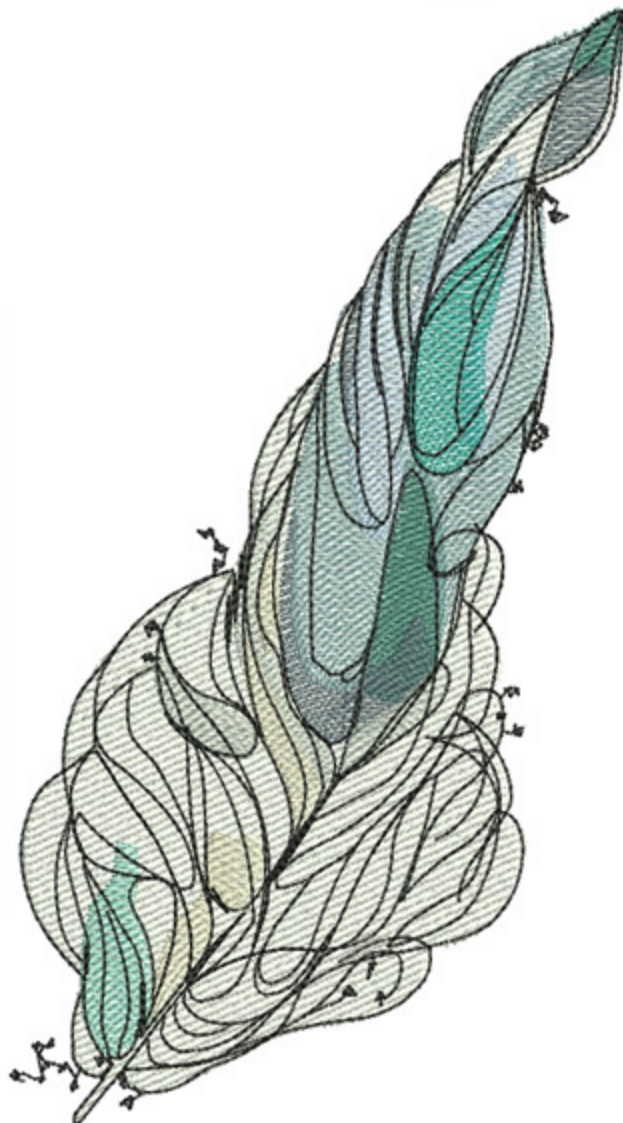

FICAtmosphere4x5

Stitches: 12332
 Colors: 10
 H: 127.2 mm
 W: 70.1 mm

H: 5.00 in
 W: 2.76 in

Color Sequence:

1. White 1802
Brand: Madeira Neon Polyester
2. Atlantis Teal 1690
Brand: Madeira Neon Polyester
3. Slate Blue 1760
Brand: Madeira Neon Polyester
4. Pale Jeans 1960
Brand: Madeira Neon Polyester
5. Sky Blue 1874
Brand: Madeira Neon Polyester
6. Tree Frog 1685
Brand: Madeira Poly
7. Polished Silver 1505
Brand: Madeira poly
8. Celestial Tule 1682
Brand: Madeira Neon Polyester
9. Julep 1892
Brand: Madeira Neon Polyester
10. Black 1800
Brand: Madeira Neon Polyester

FICAtmosphere5x7

Stitches: 19641
 Colors: 10
 H: 175.0 mm
 W: 96.3 mm

H: 6.88 in
 W: 3.79 in

Color Sequence:

1. White 1802
Brand: Madeira Neon Polyester
2. Atlantis Teal 1690
Brand: Madeira Neon Polyester
3. Slate Blue 1760
Brand: Madeira Neon Polyester
4. Pale Jeans 1960
Brand: Madeira Neon Polyester
5. Sky Blue 1874
Brand: Madeira Neon Polyester
6. Tree Frog 1685
Brand: Madeira Poly
7. Polished Silver 1505
Brand: Madeira poly
8. Celestial Tule 1682
Brand: Madeira Neon Polyester
9. Julep 1892
Brand: Madeira Neon Polyester
10. Black 1800
Brand: Madeira Neon Polyester

FICAtmosphere8x10

Stitches: 34588
Colors: 10
H: 250.0 mm
W: 137.5 mm

H: 9.84 in
W: 5.41 in

Color Sequence:

1. White 1802
Brand: Madeira Neon Polyester
2. Atlantis Teal 1690
Brand: Madeira Neon Polyester
3. Slate Blue 1760
Brand: Madeira Neon Polyester
4. Pale Jeans 1960
Brand: Madeira Neon Polyester
5. Sky Blue 1874
Brand: Madeira Neon Polyester
6. Tree Frog 1685
Brand: Madeira Poly
7. Polished Silver 1505
Brand: Madeira poly
8. Celestial Tule 1682
Brand: Madeira Neon Polyester
9. Julep 1892
Brand: Madeira Neon Polyester
10. Black 1800
Brand: Madeira Neon Polyester