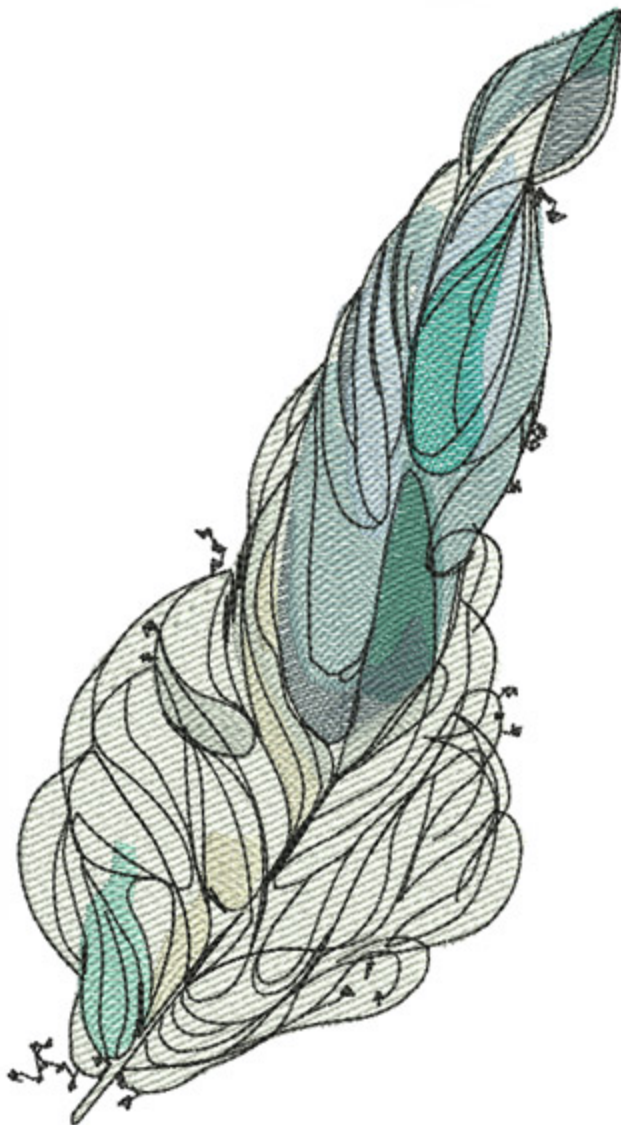

FICAtmosphere4x5

Stitches: 12332
 Colors: 10
 H: 127.2 mm
 W: 70.1 mm

H: 5.00 in
 W: 2.76 in

Color Sequence:

1. White 1802
Brand: Madeira Neon Polyester
2. Atlantis Teal 1690
Brand: Madeira Neon Polyester
3. Slate Blue 1760
Brand: Madeira Neon Polyester
4. Pale Jeans 1960
Brand: Madeira Neon Polyester
5. Sky Blue 1874
Brand: Madeira Neon Polyester
6. Tree Frog 1685
Brand: Madeira Poly
7. Polished Silver 1505
Brand: Madeira poly
8. Celestial Tule 1682
Brand: Madeira Neon Polyester
9. Julep 1892
Brand: Madeira Neon Polyester
10. Black 1800
Brand: Madeira Neon Polyester

FICAtmosphere5x7

Stitches: 19641
 Colors: 10
 H: 175.0 mm
 W: 96.3 mm

H: 6.88 in
 W: 3.79 in

Color Sequence:

1. White 1802
Brand: Madeira Neon Polyester
2. Atlantis Teal 1690
Brand: Madeira Neon Polyester
3. Slate Blue 1760
Brand: Madeira Neon Polyester
4. Pale Jeans 1960
Brand: Madeira Neon Polyester
5. Sky Blue 1874
Brand: Madeira Neon Polyester
6. Tree Frog 1685
Brand: Madeira Poly
7. Polished Silver 1505
Brand: Madeira poly
8. Celestial Tule 1682
Brand: Madeira Neon Polyester
9. Julep 1892
Brand: Madeira Neon Polyester
10. Black 1800
Brand: Madeira Neon Polyester

FICAtmosphere6x8

Stitches: 23967
Colors: 10
H: 200.0 mm
W: 110.1 mm

H: 7.87 in
W: 4.33 in

Color Sequence:

1. White 1802
Brand: Madeira Neon Polyester
2. Atlantis Teal 1690
Brand: Madeira Neon Polyester
3. Slate Blue 1760
Brand: Madeira Neon Polyester
4. Pale Jeans 1960
Brand: Madeira Neon Polyester
5. Sky Blue 1874
Brand: Madeira Neon Polyester
6. Tree Frog 1685
Brand: Madeira Poly
7. Polished Silver 1505
Brand: Madeira poly
8. Celestial Tule 1682
Brand: Madeira Neon Polyester
9. Julep 1892
Brand: Madeira Neon Polyester
10. Black 1800
Brand: Madeira Neon Polyester