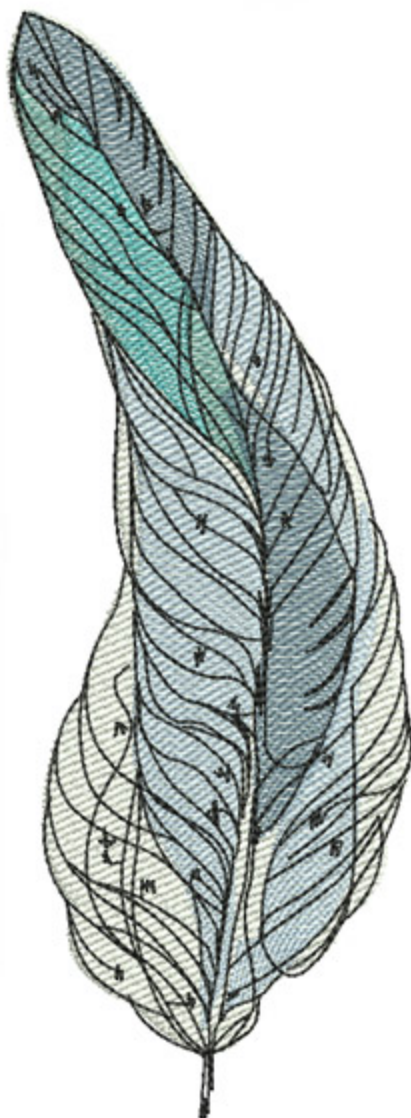

FICSmockey4x5

Stitches: 10424
Colors: 6
H: 127.1 mm
W: 46.3 mm

H: 5.00 in
W: 1.82 in

Color Sequence:

1. White 1802
Brand: Madeira Neon Polyester
2. Periwinkle 1893
Brand: Madeira Neon Polyester
3. Dolphin 1695
Brand: Madeira Neon Polyester
4. Cadet Blue 1964
Brand: Madeira Neon Polyester
5. Sky Blue 1874
Brand: Madeira Neon Polyester
6. Black 1800
Brand: Madeira Neon Polyester

FICSmokey5x7

Stitches: 16916
Colors: 6
H: 175.0 mm
W: 63.8 mm

H: 6.89 in
W: 2.51 in

Color Sequence:

1. White 1802
Brand: Madeira Neon Polyester
2. Periwinkle 1893
Brand: Madeira Neon Polyester
3. Dolphin 1695
Brand: Madeira Neon Polyester
4. Cadet Blue 1964
Brand: Madeira Neon Polyester
5. Sky Blue 1874
Brand: Madeira Neon Polyester
6. Black 1800
Brand: Madeira Neon Polyester

FICSmoney6x8

Stitches: 20803
Colors: 6
H: 200.0 mm
W: 72.9 mm

H: 7.87 in
W: 2.87 in

Color Sequence:

1. White 1802
Brand: Madeira Neon Polyester
2. Periwinkle 1893
Brand: Madeira Neon Polyester
3. Dolphin 1695
Brand: Madeira Neon Polyester
4. Cadet Blue 1964
Brand: Madeira Neon Polyester
5. Sky Blue 1874
Brand: Madeira Neon Polyester
6. Black 1800
Brand: Madeira Neon Polyester

FICSmockey8x10

Stitches: 29819
Colors: 6
H: 249.9 mm
W: 91.0 mm

H: 9.83 in
W: 3.58 in

Color Sequence:

1. White 1802
Brand: Madeira Neon Polyester
2. Periwinkle 1893
Brand: Madeira Neon Polyester
3. Dolphin 1695
Brand: Madeira Neon Polyester
4. Cadet Blue 1964
Brand: Madeira Neon Polyester
5. Sky Blue 1874
Brand: Madeira Neon Polyester
6. Black 1800
Brand: Madeira Neon Polyester