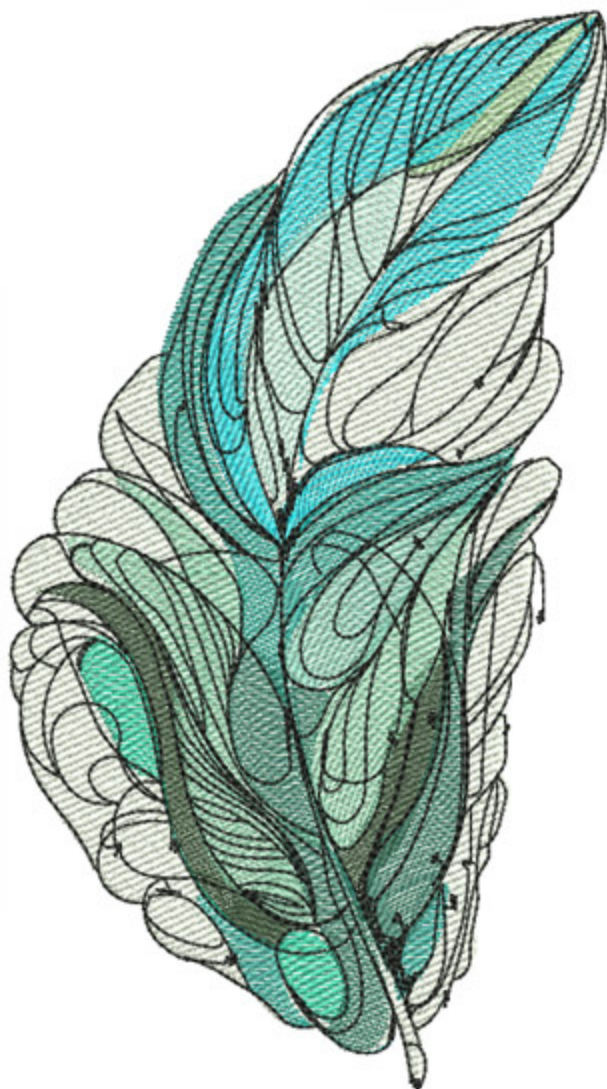

FICUndersea4x5

Stitches: 17576
Colors: 11
H: 127.2 mm
W: 70.8 mm

H: 5.00 in
W: 2.79 in

Color Sequence:

1. White 1802
Brand: Madeira Neon Polyester
2. Bay Green 1996
Brand: Madeira Neon Polyester
3. Mild Spruce 1702
Brand: Madeira Neon Polyester
4. Blue Frost 1827
Brand: Madeira Neon Polyester
5. Mint Julep 1645
Brand: Madeira Neon Polyester
6. Green Turquoise 1799
Brand: Madeira poly
7. Tree Frog 1685
Brand: Madeira Poly
8. Atlantis Teal 1690
Brand: Madeira Neon Polyester
9. Limestone 1692
Brand: Madeira poly
10. Julep 1892
Brand: Madeira Neon Polyester
11. Black 1800
Brand: Madeira Neon Polyester

FICUndersea5x7

Stitches: 28404
 Colors: 11
 H: 175.0 mm
 W: 97.5 mm

H: 6.89 in
 W: 2.51 in

Color Sequence:

1. White 1802
Brand: Madeira Neon Polyester
2. Bay Green 1996
Brand: Madeira Neon Polyester
3. Mild Spruce 1702
Brand: Madeira Neon Polyester
4. Blue Frost 1827
Brand: Madeira Neon Polyester
5. Mint Julep 1645
Brand: Madeira Neon Polyester
6. Green Turquoise 1799
Brand: Madeira poly
7. Tree Frog 1685
Brand: Madeira Poly
8. Atlantis Teal 1690
Brand: Madeira Neon Polyester
9. Limestone 1692
Brand: Madeira poly
10. Julep 1892
Brand: Madeira Neon Polyester
11. Black 1800
Brand: Madeira Neon Polyester

FICUndersea6x8

Stitches: 35031
 Colors: 11
 H: 200.0 mm
 W: 111.4 mm

H: 7.87 in
 W: 2.87 in

Color Sequence:

1. White 1802
Brand: Madeira Neon Polyester
2. Bay Green 1996
Brand: Madeira Neon Polyester
3. Mild Spruce 1702
Brand: Madeira Neon Polyester
4. Blue Frost 1827
Brand: Madeira Neon Polyester
5. Mint Julep 1645
Brand: Madeira Neon Polyester
6. Green Turquoise 1799
Brand: Madeira poly
7. Tree Frog 1685
Brand: Madeira Poly
8. Atlantis Teal 1690
Brand: Madeira Neon Polyester
9. Limestone 1692
Brand: Madeira poly
10. Julep 1892
Brand: Madeira Neon Polyester
11. Black 1800
Brand: Madeira Neon Polyester