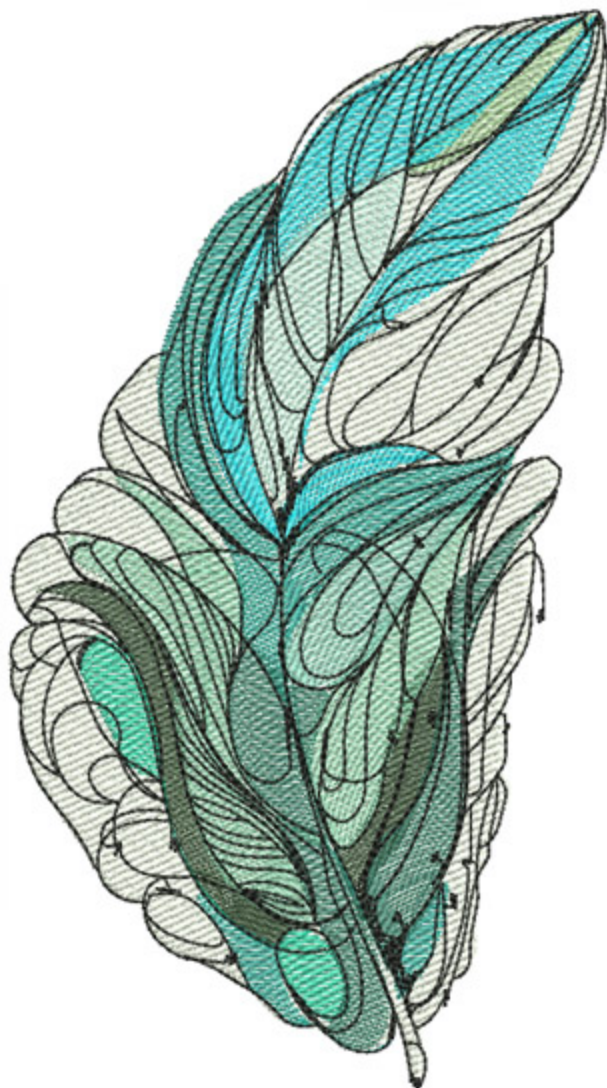

FICUndersea4x5

Stitches: 17576
Colors: 11
H: 127.2 mm
W: 70.8 mm

H: 5.00 in
W: 2.79 in

Color Sequence:

1. White 1802
Brand: Madeira Neon Polyester
2. Bay Green 1996
Brand: Madeira Neon Polyester
3. Mild Spruce 1702
Brand: Madeira Neon Polyester
4. Blue Frost 1827
Brand: Madeira Neon Polyester
5. Mint Julep 1645
Brand: Madeira Neon Polyester
6. Green Turquoise 1799
Brand: Madeira poly
7. Tree Frog 1685
Brand: Madeira Poly
8. Atlantis Teal 1690
Brand: Madeira Neon Polyester
9. Limestone 1692
Brand: Madeira poly
10. Julep 1892
Brand: Madeira Neon Polyester
11. Black 1800
Brand: Madeira Neon Polyester

FICUndersea5x7

Stitches: 28404
 Colors: 11
 H: 175.0 mm
 W: 97.5 mm

H: 6.89 in
 W: 2.51 in

Color Sequence:

1. White 1802
Brand: Madeira Neon Polyester
2. Bay Green 1996
Brand: Madeira Neon Polyester
3. Mild Spruce 1702
Brand: Madeira Neon Polyester
4. Blue Frost 1827
Brand: Madeira Neon Polyester
5. Mint Julep 1645
Brand: Madeira Neon Polyester
6. Green Turquoise 1799
Brand: Madeira poly
7. Tree Frog 1685
Brand: Madeira Poly
8. Atlantis Teal 1690
Brand: Madeira Neon Polyester
9. Limestone 1692
Brand: Madeira poly
10. Julep 1892
Brand: Madeira Neon Polyester
11. Black 1800
Brand: Madeira Neon Polyester

FICUndersea6x8

Stitches: 35031
 Colors: 11
 H: 200.0 mm
 W: 111.4 mm

H: 7.87 in
 W: 2.87 in

Color Sequence:

1. White 1802
Brand: Madeira Neon Polyester
2. Bay Green 1996
Brand: Madeira Neon Polyester
3. Mild Spruce 1702
Brand: Madeira Neon Polyester
4. Blue Frost 1827
Brand: Madeira Neon Polyester
5. Mint Julep 1645
Brand: Madeira Neon Polyester
6. Green Turquoise 1799
Brand: Madeira poly
7. Tree Frog 1685
Brand: Madeira Poly
8. Atlantis Teal 1690
Brand: Madeira Neon Polyester
9. Limestone 1692
Brand: Madeira poly
10. Julep 1892
Brand: Madeira Neon Polyester
11. Black 1800
Brand: Madeira Neon Polyester