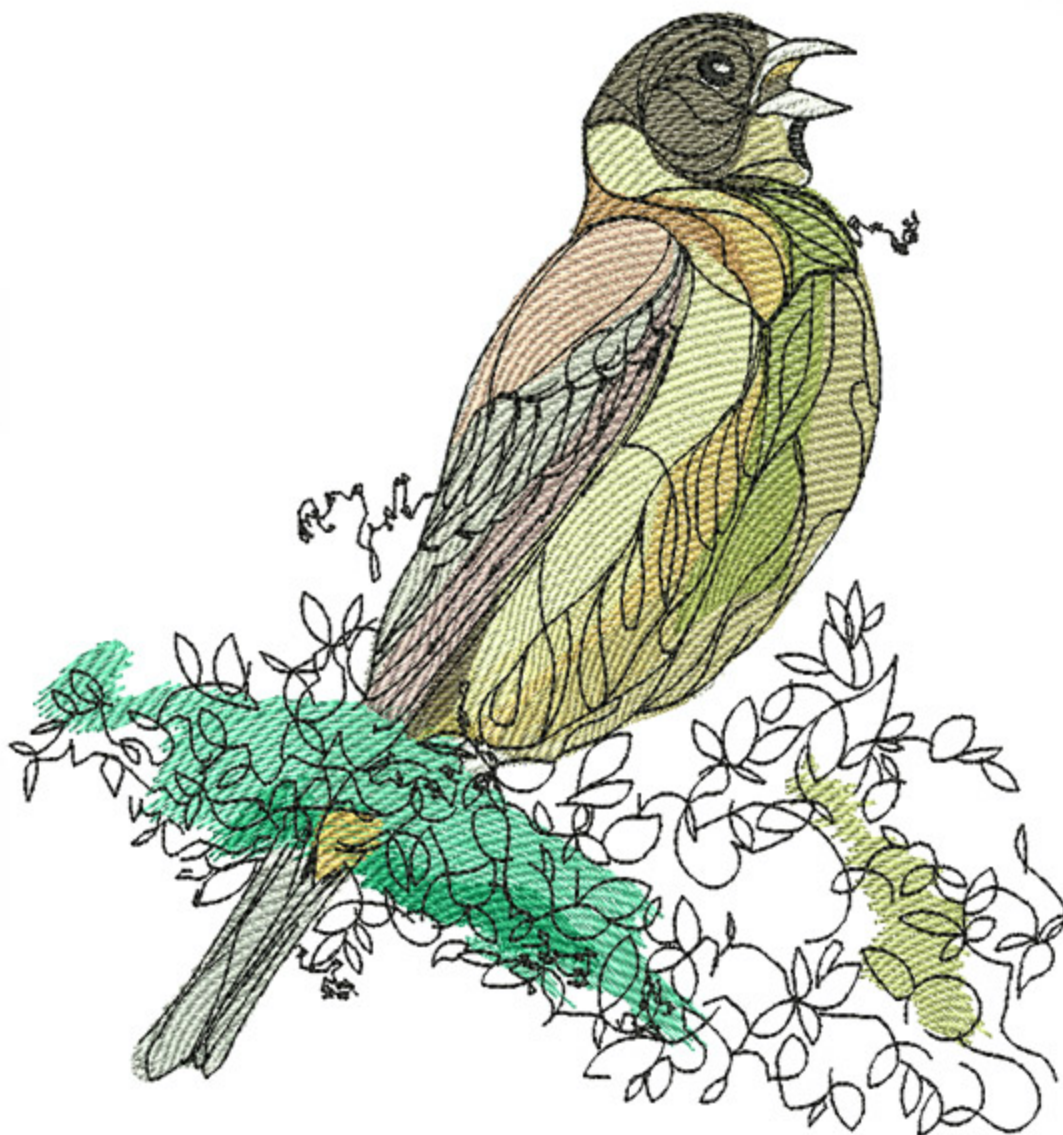

Color Sequence:

1. ☐ White 1802
  Brand: Madeira Neon Polyester
2. ☐ Golden Green 1552
  Brand: Madeira poly
3. ☐ Pale Green 1845
  Brand: Madeira Neon Polyester
4. ☐ Light Kelly 1989
  Brand: Madeira Neon Polyester
5. ☐ Whipped Butterscotch 1771
  Brand: Madeira Neon Polyester
6. ☐ Maize 1861
  Brand: Madeira Neon Polyester
7. ☐ Desert Corps 1939
  Brand: Madeira Neon Polyester
8. ☐ Klondike 1792
  Brand: Madeira Neon Polyester
9. ☐ Chocolate Lab 1857
  Brand: Madeira poly
10. ☐ Whipped Butterscotch 1771
  Brand: Madeira Neon Polyester
11. ☐ Ivory 1886
  Brand: Madeira Neon Polyester
12. ☐ Powder Pink 1818
  Brand: Madeira poly
13. ☐ Lilac Wine 1941
  Brand: Madeira Neon Polyester
14. ☐ Maize 1861
  Brand: Madeira Neon Polyester
15. ☐ Polished Silver 1505
  Brand: Madeira poly
16. ☐ Canola 1706
  Brand: Madeira Neon Polyester
17. ☐ Antique Bronze 1906
  Brand: Madeira poly
18. ☐ Black 1800
  Brand: Madeira Neon Polyester