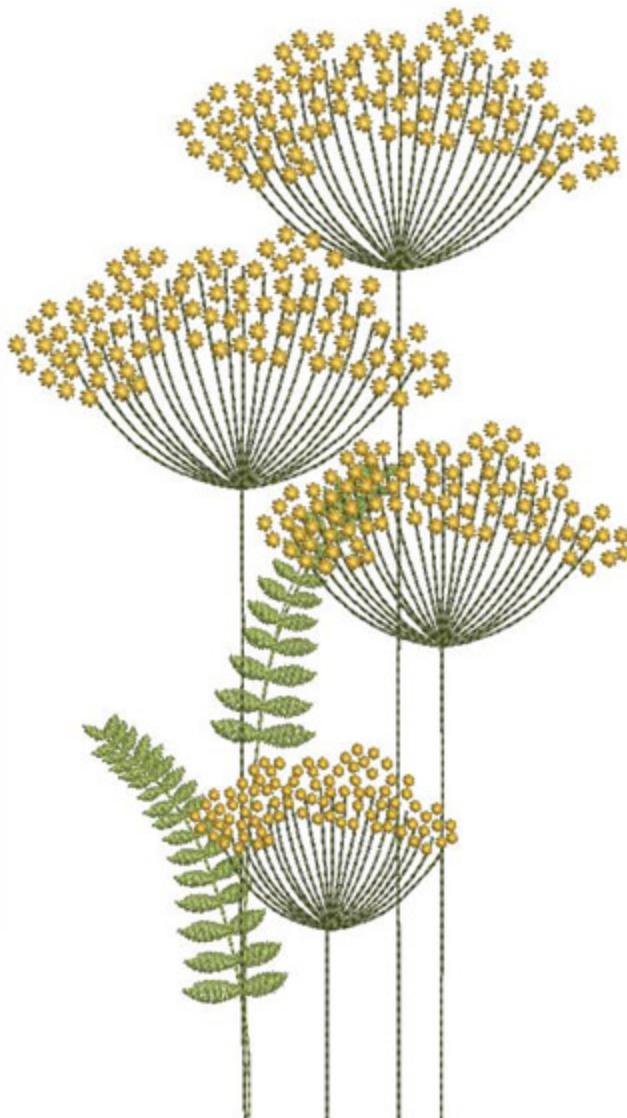

AFFSimpleFlowers5x7

Stitches: 15994
Colors: 3
H: 175.0 mm
W: 96.9 mm

Color Sequence:
1.  Canola 1706
Brand: Madeira Neon Polyester
2.  Palmetto 1756
Brand: Madeira Neon Polyester
3.  Scholastic 1951
Brand: Madeira Neon Polyester

AFFSimpleFlowers6x8

Stitches: 17272
Colors: 3
H: 199.9 mm
W: 110.7 mm

Color Sequence:
1.  Canola 1706
Brand: Madeira Neon Polyester
2.  Palmetto 1756
Brand: Madeira Neon Polyester
3.  Scholastic 1951
Brand: Madeira Neon Polyester

AFFSimpleFlowers8x10

Stitches: 19543
Colors: 3
H: 249.5 mm
W: 138.1 mm

Color Sequence:
1.  Canola 1706
Brand: Madeira Neon Polyester
2.  Palmetto 1756
Brand: Madeira Neon Polyester
3.  Scholastic 1951
Brand: Madeira Neon Polyester