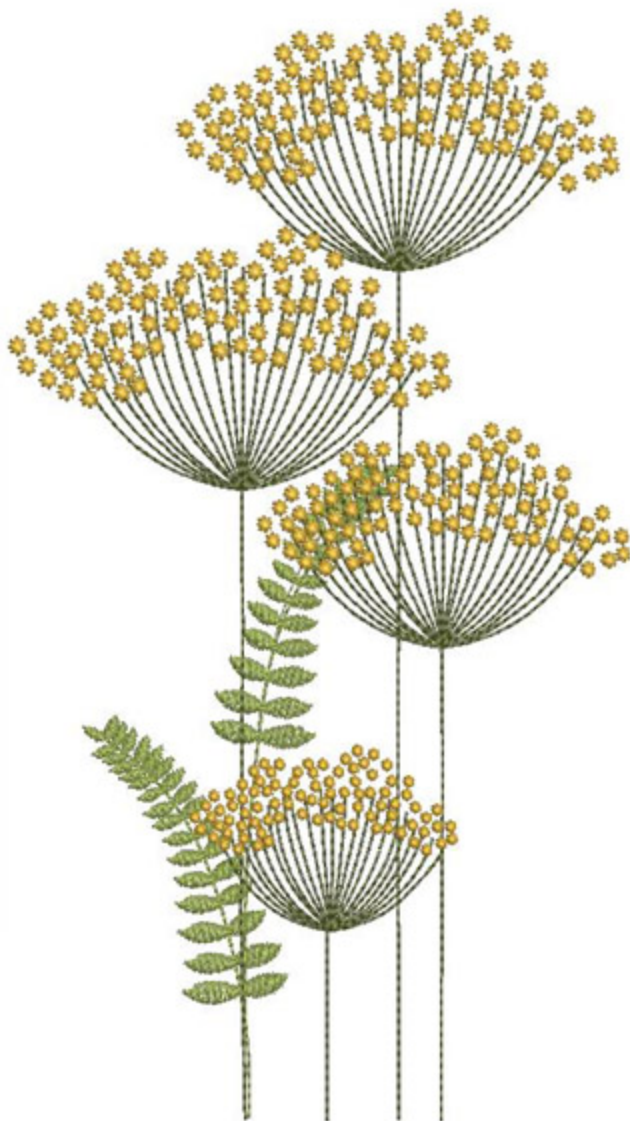

AFFSimpleFlowers5x7

Stitches: 15994
Colors: 3
H: 175.0 mm
W: 96.9 mm

Color Sequence:
1.  Canola 1706
Brand: Madeira Neon Polyester
2.  Palmetto 1756
Brand: Madeira Neon Polyester
3.  Scholastic 1951
Brand: Madeira Neon Polyester

AFFSimpleFlowers6x8

Stitches: 17272
Colors: 3
H: 199.9 mm
W: 110.7 mm

Color Sequence:
1.  Canola 1706
Brand: Madeira Neon Polyester
2.  Palmetto 1756
Brand: Madeira Neon Polyester
3.  Scholastic 1951
Brand: Madeira Neon Polyester

AFFSimpleFlowers8x10

Stitches: 19543
Colors: 3
H: 249.5 mm
W: 138.1 mm

Color Sequence:
1.  Canola 1706
Brand: Madeira Neon Polyester
2.  Palmetto 1756
Brand: Madeira Neon Polyester
3.  Scholastic 1951
Brand: Madeira Neon Polyester