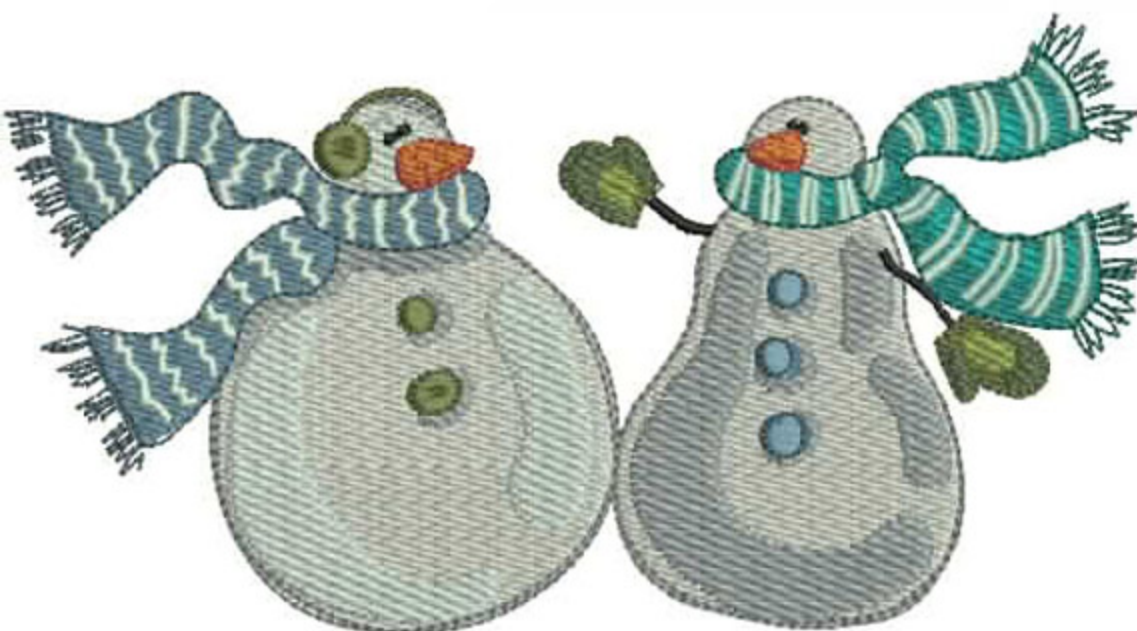

Color Sequence:

1. Super White 1801
  Brand: Madeira Polyneon
2. Silvery Grey 1840
  Brand: Madeira Neon Polyester
3. Moby 1610
  Brand: Madeira Neon Polyester
4. Smoke 1611
  Brand: Madeira Polyneon
5. New England 1642
  Brand: Madeira Neon Polyester
6. Galahad Blue 1643
  Brand: Madeira Neon Polyester
7. Black 1800
  Brand: Madeira Neon Polyester
8. Palmetto 1756
  Brand: Madeira Neon Polyester
9. Canola 1706
  Brand: Madeira Neon Polyester
10. Velvet Green 1705
  Brand: Madeira Neon Polyester
11. Midnight Green 1890
  Brand: Madeira Polyneon
12. Deep Sky Blue 1888
  Brand: Madeira Polyneon
13. Limestone 1692
  Brand: Madeira Polyneon
14. 1677
  Brand: Madeira Poly
15. New England 1642
  Brand: Madeira Neon Polyester
16. Moby 1610
  Brand: Madeira Neon Polyester
17. Galahad Blue 1643
  Brand: Madeira Neon Polyester
18. Arabian Bronze 1621
  Brand: Madeira Neon Polyester
19. Terra Cotta 1821
  Brand: Madeira Polyneon