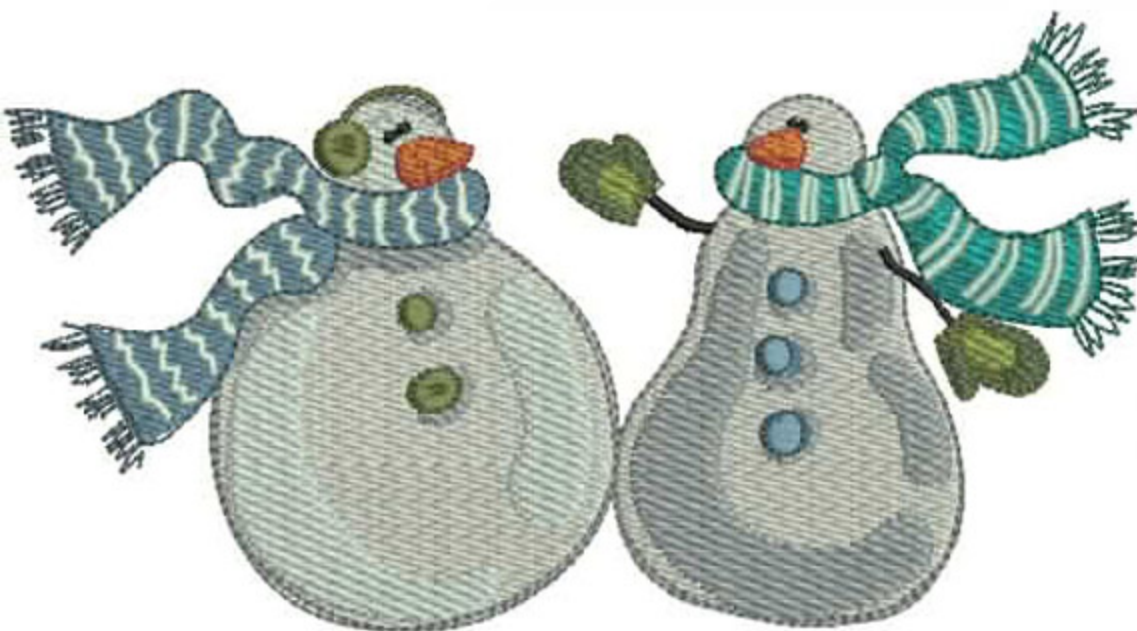

SCSnowmanBuddies\_4x5

Stitches: 15887  
 Colors: 16  
 H: 69.2 mm  
 W: 127.2 mm

Color Sequence:

1.  Super White 1801  
Brand: Madeira Polyneon
2.  Silvery Grey 1840  
Brand: Madeira Neon Polyester
3.  Moby 1610  
Brand: Madeira Neon Polyester
4.  Smoke 1611  
Brand: Madeira Polyneon
5.  New England 1642  
Brand: Madeira Neon Polyester
6.  Galahad Blue 1643  
Brand: Madeira Neon Polyester
7.  Black 1800  
Brand: Madeira Neon Polyester
8.  Palmetto 1756  
Brand: Madeira Neon Polyester
9.  Canola 1706  
Brand: Madeira Neon Polyester
10.  Velvet Green 1705  
Brand: Madeira Neon Polyester
11.  Midnight Green 1890  
Brand: Madeira Polyneon
12.  Deep Sky Blue 1888  
Brand: Madeira Polyneon
13.  Limestone 1692  
Brand: Madeira Polyneon
14.  1677  
Brand: Madeira Poly
15.  New England 1642  
Brand: Madeira Neon Polyester
16.  Moby 1610  
Brand: Madeira Neon Polyester
17.  Galahad Blue 1643  
Brand: Madeira Neon Polyester
18.  Arabian Bronze 1621  
Brand: Madeira Neon Polyester
19.  Terra Cotta 1821  
Brand: Madeira Polyneon