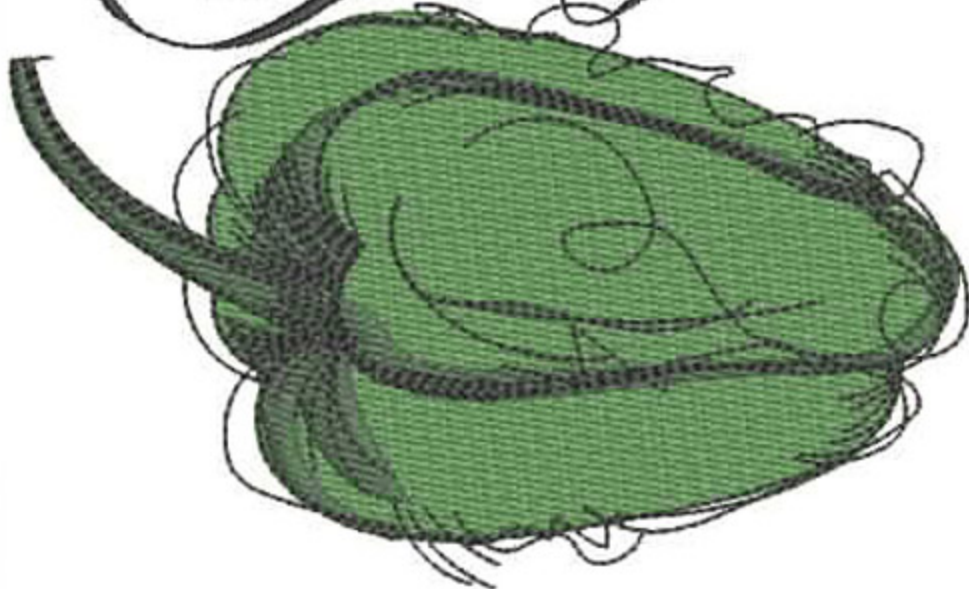

ITKPepper5x7

Stitches: 16553
Colors: 3
H: 127.2 mm
W: 159.3 mm

Pepper

Color Sequence:
1. ■ Emerald Black 1800
Brand: Madeira Polyneon
2. ■ Light Emerald Green
1770
Brand: Madeira Polyneon
3. ■ Dark Sage 1904
Brand: Madeira Polyneon
4. ■ Emerald Black 1800
Brand: Madeira Polyneon

ITKPepper6x8

Stitches: 21140
Colors: 3
H: 149.9 mm
W: 187.8 mm

Color Sequence:

1. ■ Emerald Black 1800
Brand: Madeira Polyneon
2. ■ Light Emerald Green 1770
Brand: Madeira Polyneon
3. ■ Dark Sage 1904
Brand: Madeira Polyneon
4. ■ Emerald Black 1800
Brand: Madeira Polyneon

ITKPepper8x10

Stitches: 31601
Colors: 3
H: 194.9 mm
W: 244.2 mm

Color Sequence:

1. ■ Emerald Black 1800
Brand: Madeira Polyneon
2. ■ Light Emerald Green 1770
Brand: Madeira Polyneon
3. ■ Dark Sage 1904
Brand: Madeira Polyneon
4. ■ Emerald Black 1800
Brand: Madeira Polyneon