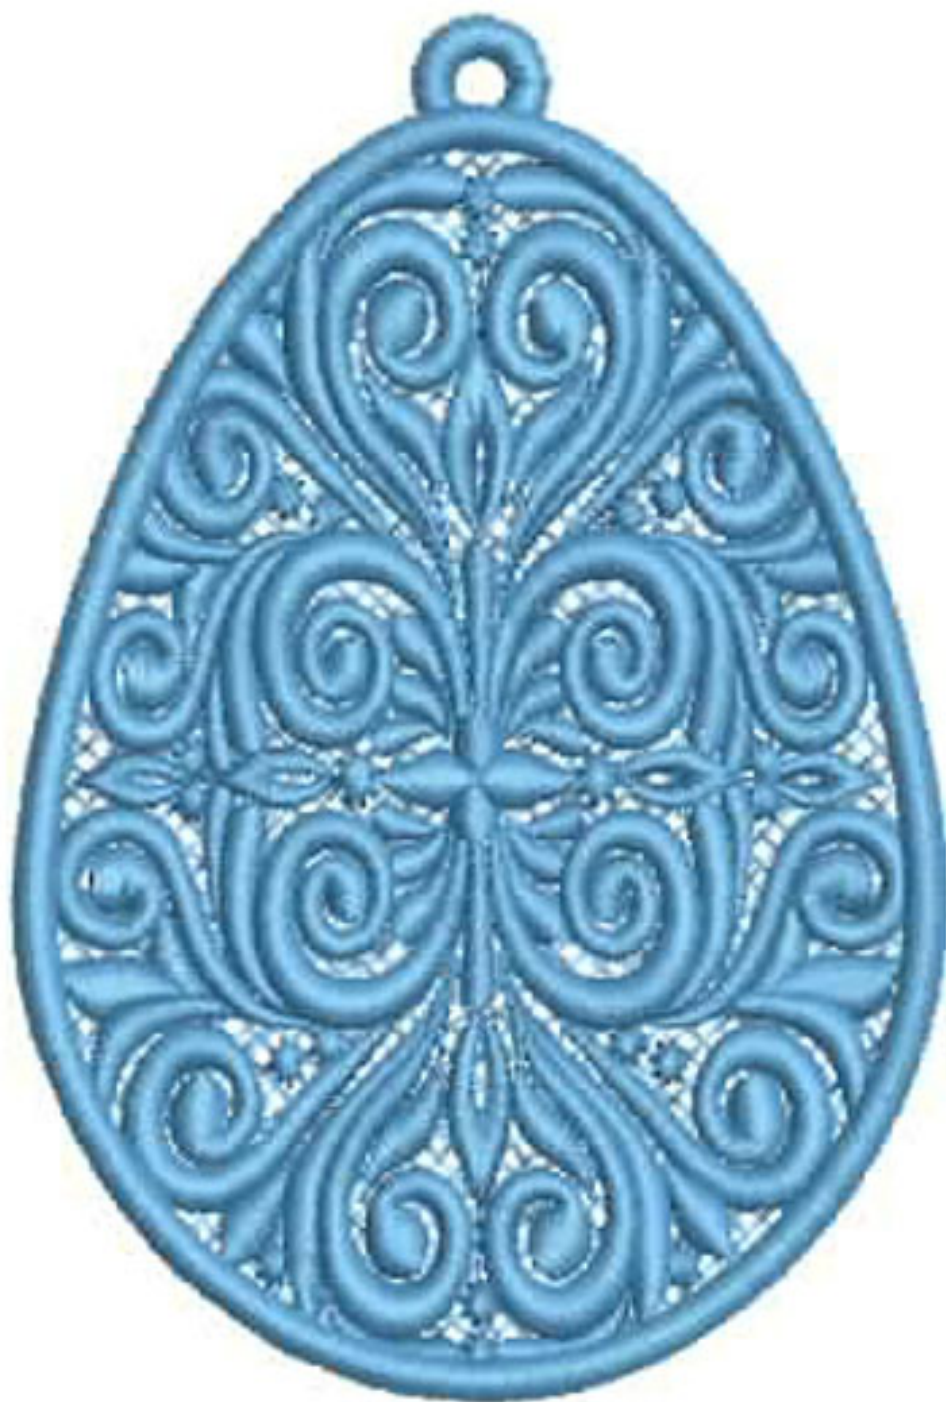

Ravens Nest Embroidery

FSLERegal3x3

Stitches: 11741
Colors: 1
H: 75.5 mm
W: 51.0 mm

Color Sequence:
1. ■ Serene Sky 1528
Brand: Madeira Polyneon

Ravens Nest Embroidery

FSLERegal4x4

Stitches: 15819
Colors: 1
H: 100.0 mm
W: 67.4 mm

Color Sequence:
1. ■ Serene Sky 1528
Brand: Madeira Polyneon