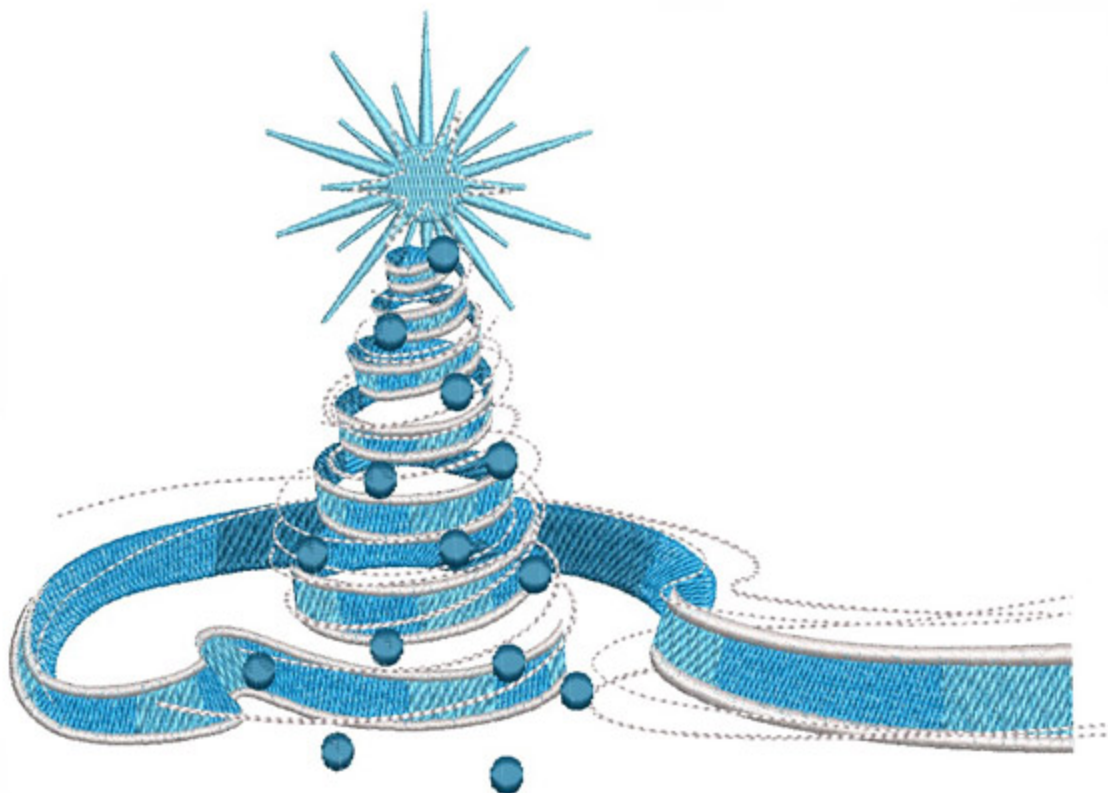

RFCRibbonStarTree5x7

Stitches: 18388  
Colors: 6  
H: 124.0 mm  
W: 175.0 mm

Color Sequence:

1.  Sky Blue 1893  
Brand: Madeira Polyneon
2.  Peacock Blue 1977  
Brand: Madeira Polyneon
3.  Deep Ocean 1762  
Brand: Madeira Polyneon
4.  Sky Blue 1893  
Brand: Madeira Polyneon
5.  S-1 Chrome Silver  
Metallic 7009  
Brand: Yenmet
6.  Super White 1801  
Brand: Madeira Polyneon
7.  Celtic Green 1651  
Brand: Madeira Polyneon

RFCRibbonStarTree6x8

Stitches: 21771  
Colors: 6  
H: 141.6 mm  
W: 200.0 mm

- Color Sequence:
1.  Sky Blue 1893  
Brand: Madeira Polyneon
  2.  Peacock Blue 1977  
Brand: Madeira Polyneon
  3.  Deep Ocean 1762  
Brand: Madeira Polyneon
  4.  Sky Blue 1893  
Brand: Madeira Polyneon
  5.  S-1 Chrome Silver Metallic 7009  
Brand: Yenmet
  6.  Super White 1801  
Brand: Madeira Polyneon
  7.  Celtic Green 1651  
Brand: Madeira Polyneon

RFCRibbonStarTree8x10

Stitches: 32727  
Colors: 6  
H: 176.9 mm  
W: 250.0 mm

- Color Sequence:
1.  Sky Blue 1893  
Brand: Madeira Polyneon
  2.  Peacock Blue 1977  
Brand: Madeira Polyneon
  3.  Deep Ocean 1762  
Brand: Madeira Polyneon
  4.  Sky Blue 1893  
Brand: Madeira Polyneon
  5.  S-1 Chrome Silver Metallic 7009  
Brand: Yenmet
  6.  Super White 1801  
Brand: Madeira Polyneon
  7.  Celtic Green 1651  
Brand: Madeira Polyneon

RFCRibbonStarTree10x12

Stitches: 42133  
Colors: 6  
H: 212.1 mm  
W: 300.0 mm

- Color Sequence:
1.  Sky Blue 1893  
Brand: Madeira Polyneon
  2.  Peacock Blue 1977  
Brand: Madeira Polyneon
  3.  Deep Ocean 1762  
Brand: Madeira Polyneon
  4.  Sky Blue 1893  
Brand: Madeira Polyneon
  5.  S-1 Chrome Silver Metallic 7009  
Brand: Yenmet
  6.  Super White 1801  
Brand: Madeira Polyneon
  7.  Celtic Green 1651  
Brand: Madeira Polyneon