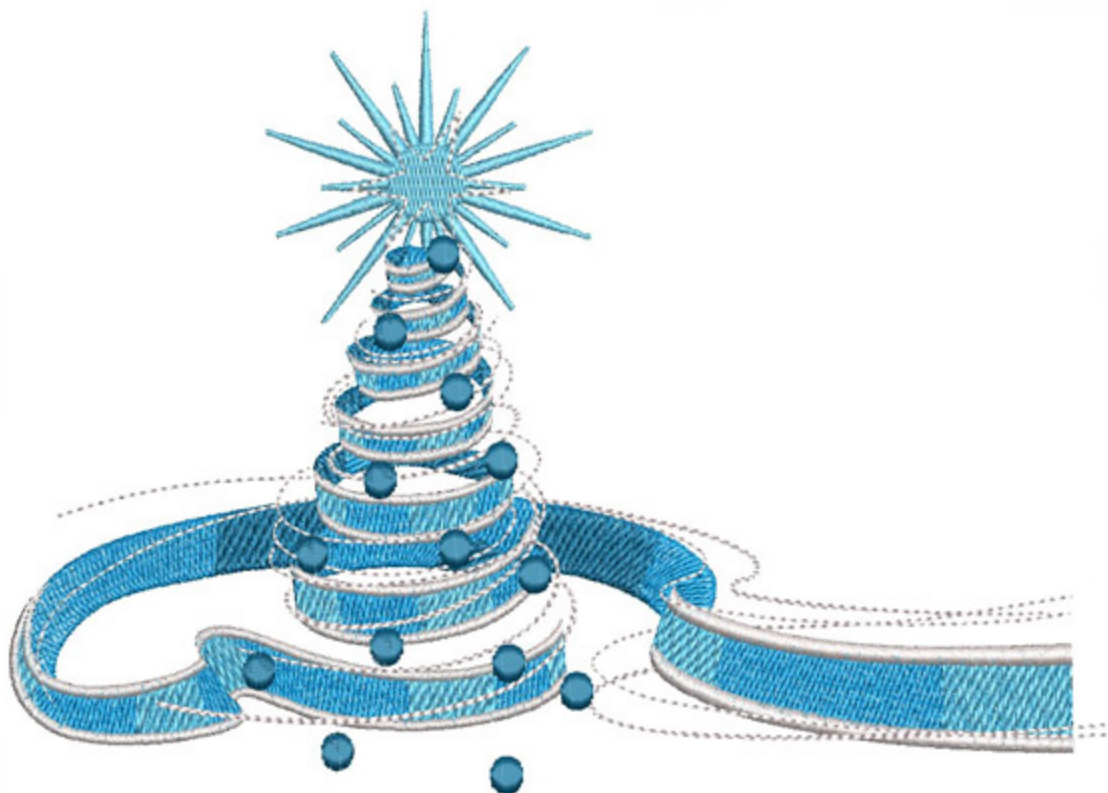

RFCRibbonStarTree8x10

Stitches: 32727  
Colors: 6  
H: 176.9 mm  
W: 250.0 mm

- Color Sequence:
1.  Sky Blue 1893  
Brand: Madeira Polyneon
  2.  Peacock Blue 1977  
Brand: Madeira Polyneon
  3.  Deep Ocean 1762  
Brand: Madeira Polyneon
  4.  Sky Blue 1893  
Brand: Madeira Polyneon
  5.  S-1 Chrome Silver Metallic 7009  
Brand: Yenmet
  6.  Super White 1801  
Brand: Madeira Polyneon
  7.  Celtic Green 1651  
Brand: Madeira Polyneon

RFCRibbonStarTree10x12

Stitches: 42133  
Colors: 6  
H: 212.1 mm  
W: 300.0 mm

- Color Sequence:
1.  Sky Blue 1893  
Brand: Madeira Polyneon
  2.  Peacock Blue 1977  
Brand: Madeira Polyneon
  3.  Deep Ocean 1762  
Brand: Madeira Polyneon
  4.  Sky Blue 1893  
Brand: Madeira Polyneon
  5.  S-1 Chrome Silver Metallic 7009  
Brand: Yenmet
  6.  Super White 1801  
Brand: Madeira Polyneon
  7.  Celtic Green 1651  
Brand: Madeira Polyneon