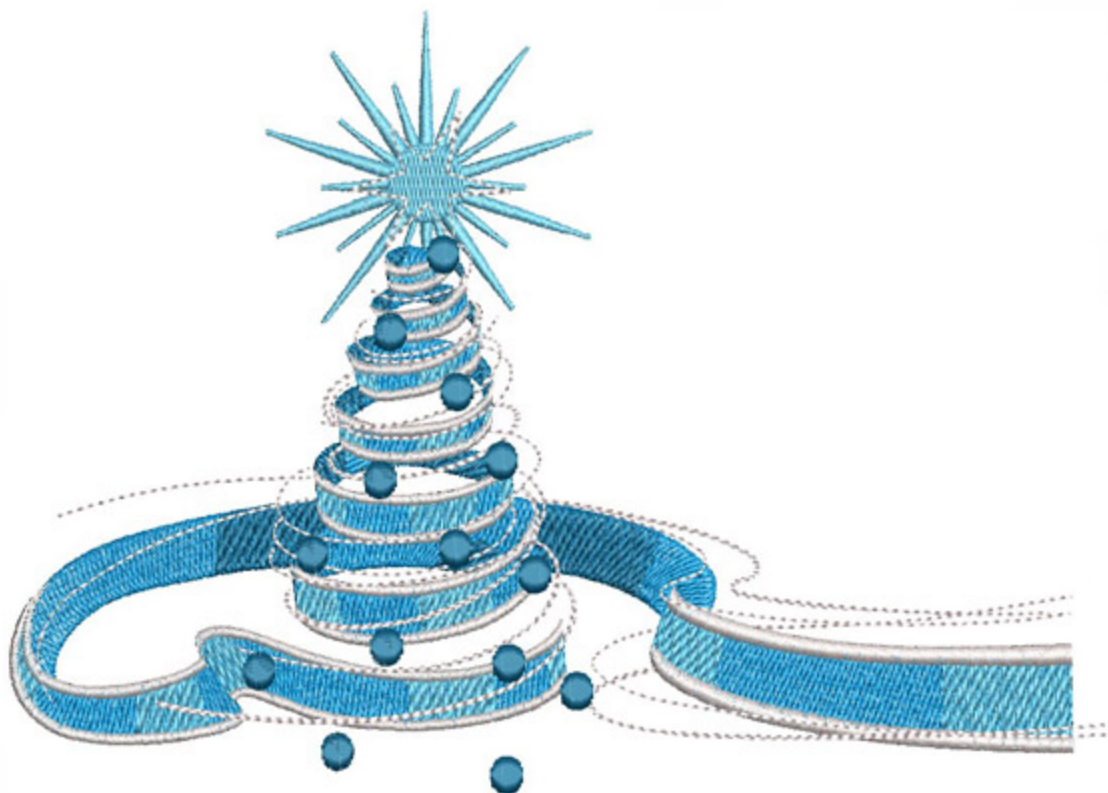

RFCRibbonStarTree6x8

Stitches: 21771  
Colors: 6  
H: 141.6 mm  
W: 200.0 mm

- Color Sequence:
1.  Sky Blue 1893  
Brand: Madeira Polyneon
  2.  Peacock Blue 1977  
Brand: Madeira Polyneon
  3.  Deep Ocean 1762  
Brand: Madeira Polyneon
  4.  Sky Blue 1893  
Brand: Madeira Polyneon
  5.  S-1 Chrome Silver Metallic 7009  
Brand: Yenmet
  6.  Super White 1801  
Brand: Madeira Polyneon
  7.  Celtic Green 1651  
Brand: Madeira Polyneon

RFCRibbonStarTree8x10

Stitches: 32727  
Colors: 6  
H: 176.9 mm  
W: 250.0 mm

- Color Sequence:
1.  Sky Blue 1893  
Brand: Madeira Polyneon
  2.  Peacock Blue 1977  
Brand: Madeira Polyneon
  3.  Deep Ocean 1762  
Brand: Madeira Polyneon
  4.  Sky Blue 1893  
Brand: Madeira Polyneon
  5.  S-1 Chrome Silver Metallic 7009  
Brand: Yenmet
  6.  Super White 1801  
Brand: Madeira Polyneon
  7.  Celtic Green 1651  
Brand: Madeira Polyneon

RFCRibbonStarTree10x12

Stitches: 42133  
Colors: 6  
H: 212.1 mm  
W: 300.0 mm

- Color Sequence:
1.  Sky Blue 1893  
Brand: Madeira Polyneon
  2.  Peacock Blue 1977  
Brand: Madeira Polyneon
  3.  Deep Ocean 1762  
Brand: Madeira Polyneon
  4.  Sky Blue 1893  
Brand: Madeira Polyneon
  5.  S-1 Chrome Silver Metallic 7009  
Brand: Yenmet
  6.  Super White 1801  
Brand: Madeira Polyneon
  7.  Celtic Green 1651  
Brand: Madeira Polyneon