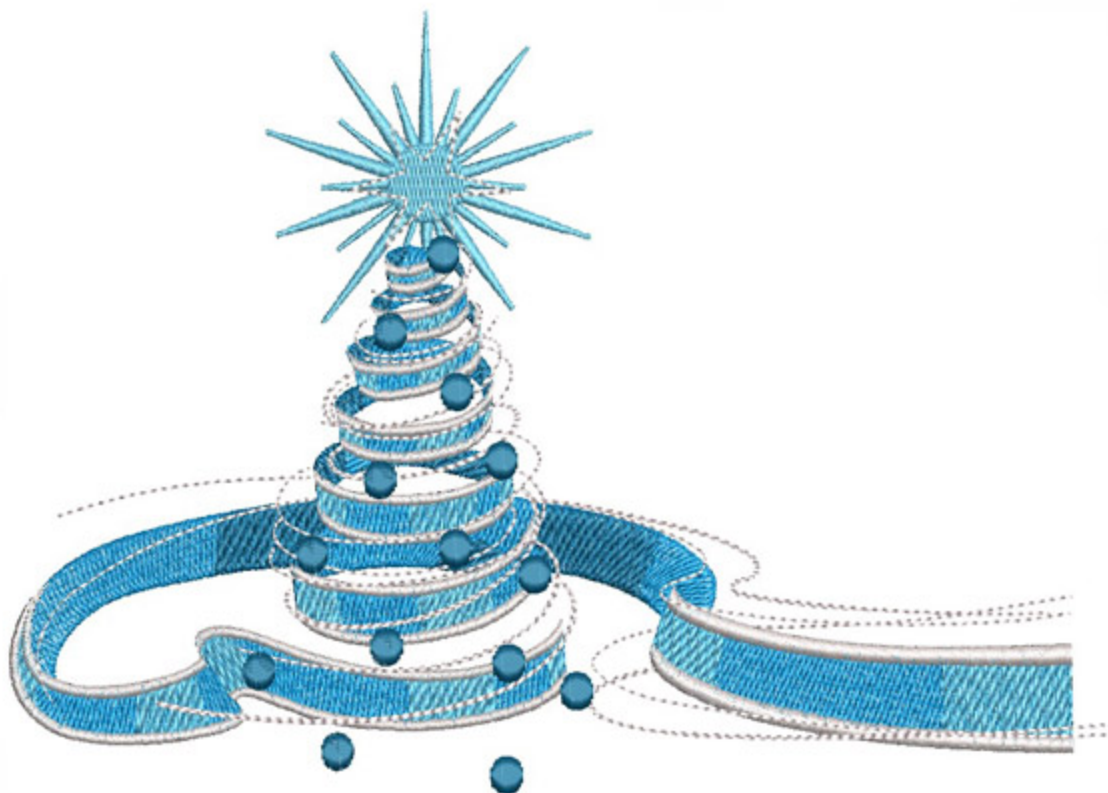

RFCRibbonStarTree5x7

Stitches: 18388  
Colors: 6  
H: 124.0 mm  
W: 175.0 mm

Color Sequence:

1.  Sky Blue 1893  
Brand: Madeira Polyneon
2.  Peacock Blue 1977  
Brand: Madeira Polyneon
3.  Deep Ocean 1762  
Brand: Madeira Polyneon
4.  Sky Blue 1893  
Brand: Madeira Polyneon
5.  S-1 Chrome Silver  
Metallic 7009  
Brand: Yenmet
6.  Super White 1801  
Brand: Madeira Polyneon
7.  Celtic Green 1651  
Brand: Madeira Polyneon

RFCRibbonStarTree6x8

Stitches: 21771  
Colors: 6  
H: 141.6 mm  
W: 200.0 mm

- Color Sequence:
1.  Sky Blue 1893  
Brand: Madeira Polyneon
  2.  Peacock Blue 1977  
Brand: Madeira Polyneon
  3.  Deep Ocean 1762  
Brand: Madeira Polyneon
  4.  Sky Blue 1893  
Brand: Madeira Polyneon
  5.  S-1 Chrome Silver Metallic 7009  
Brand: Yenmet
  6.  Super White 1801  
Brand: Madeira Polyneon
  7.  Celtic Green 1651  
Brand: Madeira Polyneon

RFCRibbonStarTree8x10

Stitches: 32727  
Colors: 6  
H: 176.9 mm  
W: 250.0 mm

- Color Sequence:
1.  Sky Blue 1893  
Brand: Madeira Polyneon
  2.  Peacock Blue 1977  
Brand: Madeira Polyneon
  3.  Deep Ocean 1762  
Brand: Madeira Polyneon
  4.  Sky Blue 1893  
Brand: Madeira Polyneon
  5.  S-1 Chrome Silver Metallic 7009  
Brand: Yenmet
  6.  Super White 1801  
Brand: Madeira Polyneon
  7.  Celtic Green 1651  
Brand: Madeira Polyneon

RFCRibbonStarTree10x12

Stitches: 42133  
Colors: 6  
H: 212.1 mm  
W: 300.0 mm

- Color Sequence:
1.  Sky Blue 1893  
Brand: Madeira Polyneon
  2.  Peacock Blue 1977  
Brand: Madeira Polyneon
  3.  Deep Ocean 1762  
Brand: Madeira Polyneon
  4.  Sky Blue 1893  
Brand: Madeira Polyneon
  5.  S-1 Chrome Silver Metallic 7009  
Brand: Yenmet
  6.  Super White 1801  
Brand: Madeira Polyneon
  7.  Celtic Green 1651  
Brand: Madeira Polyneon