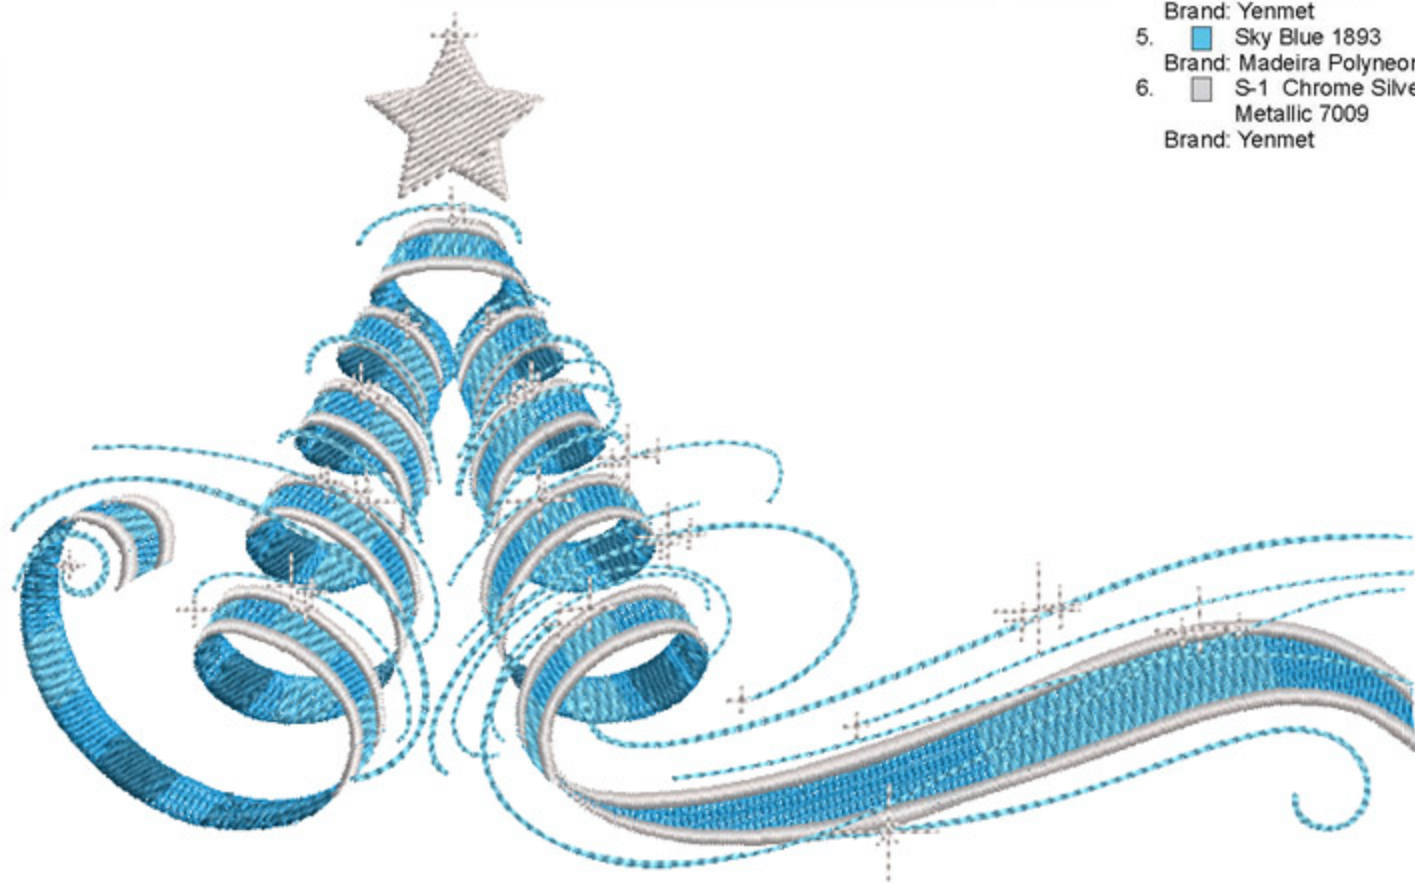

RFCRibbonTree5x7

Stitches: 16684
Colors: 4
H: 108.1 mm
W: 175.0 mm

Color Sequence:

1.  Peacock Blue 1977
Brand: Madeira Polyneon
2.  Deep Ocean 1762
Brand: Madeira Polyneon
3.  Sky Blue 1893
Brand: Madeira Polyneon
4.  S-1 Chrome Silver
Metallic 7009
Brand: Yenmet
5.  Sky Blue 1893
Brand: Madeira Polyneon
6.  S-1 Chrome Silver
Metallic 7009
Brand: Yenmet

RFCRibbonTree6x8

Stitches: 19654
Colors: 4
H: 123.6 mm
W: 200.0 mm

- Color Sequence:
1.  Peacock Blue 1977
Brand: Madeira Polyneon
 2.  Deep Ocean 1762
Brand: Madeira Polyneon
 3.  Sky Blue 1893
Brand: Madeira Polyneon
 4.  S-1 Chrome Silver Metallic 7009
Brand: Yenmet
 5.  Sky Blue 1893
Brand: Madeira Polyneon
 6.  S-1 Chrome Silver Metallic 7009
Brand: Yenmet

RFCRibbonTree8x10

Stitches: 26040
Colors: 4
H: 154.5 mm
W: 250.0 mm

- Color Sequence:
1.  Peacock Blue 1977
Brand: Madeira Polyneon
 2.  Deep Ocean 1762
Brand: Madeira Polyneon
 3.  Sky Blue 1893
Brand: Madeira Polyneon
 4.  S-1 Chrome Silver Metallic 7009
Brand: Yenmet
 5.  Sky Blue 1893
Brand: Madeira Polyneon
 6.  S-1 Chrome Silver Metallic 7009
Brand: Yenmet

RFCRibbonTree10x12

Stitches: 32726
Colors: 4
H: 185.3 mm
W: 300.0 mm

- Color Sequence:
1.  Peacock Blue 1977
Brand: Madeira Polyneon
 2.  Deep Ocean 1762
Brand: Madeira Polyneon
 3.  Sky Blue 1893
Brand: Madeira Polyneon
 4.  S-1 Chrome Silver Metallic 7009
Brand: Yenmet
 5.  Sky Blue 1893
Brand: Madeira Polyneon
 6.  S-1 Chrome Silver Metallic 7009
Brand: Yenmet