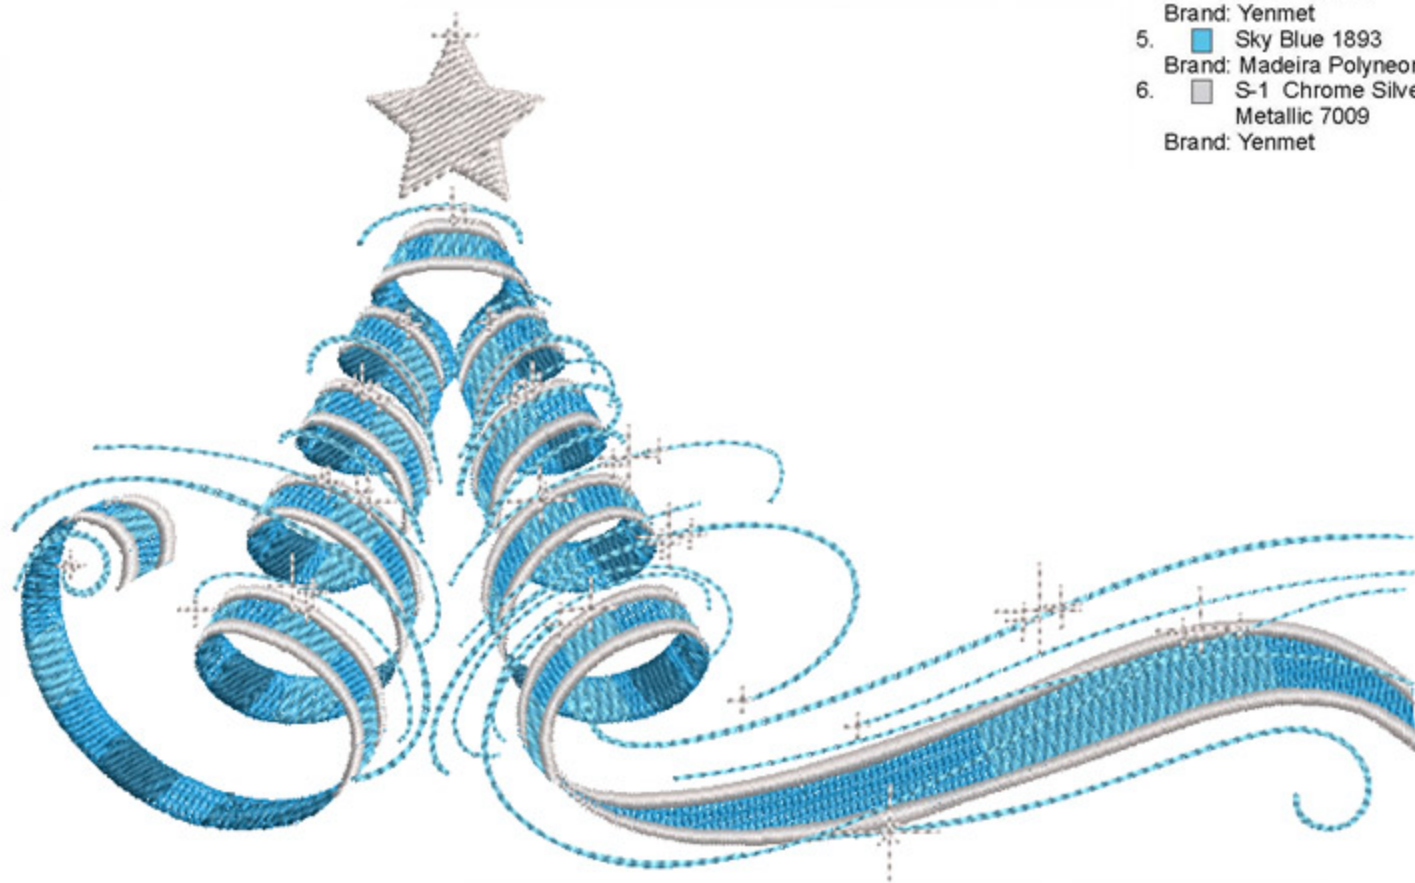

RFCRibbonTree6x8

Stitches: 19654
Colors: 4
H: 123.6 mm
W: 200.0 mm

- Color Sequence:
1.  Peacock Blue 1977
Brand: Madeira Polyneon
 2.  Deep Ocean 1762
Brand: Madeira Polyneon
 3.  Sky Blue 1893
Brand: Madeira Polyneon
 4.  S-1 Chrome Silver Metallic 7009
Brand: Yenmet
 5.  Sky Blue 1893
Brand: Madeira Polyneon
 6.  S-1 Chrome Silver Metallic 7009
Brand: Yenmet

RFCRibbonTree8x10

Stitches: 26040
Colors: 4
H: 154.5 mm
W: 250.0 mm

- Color Sequence:
1.  Peacock Blue 1977
Brand: Madeira Polyneon
 2.  Deep Ocean 1762
Brand: Madeira Polyneon
 3.  Sky Blue 1893
Brand: Madeira Polyneon
 4.  S-1 Chrome Silver Metallic 7009
Brand: Yenmet
 5.  Sky Blue 1893
Brand: Madeira Polyneon
 6.  S-1 Chrome Silver Metallic 7009
Brand: Yenmet

RFCRibbonTree10x12

Stitches: 32726
Colors: 4
H: 185.3 mm
W: 300.0 mm

- Color Sequence:
1.  Peacock Blue 1977
Brand: Madeira Polyneon
 2.  Deep Ocean 1762
Brand: Madeira Polyneon
 3.  Sky Blue 1893
Brand: Madeira Polyneon
 4.  S-1 Chrome Silver Metallic 7009
Brand: Yenmet
 5.  Sky Blue 1893
Brand: Madeira Polyneon
 6.  S-1 Chrome Silver Metallic 7009
Brand: Yenmet