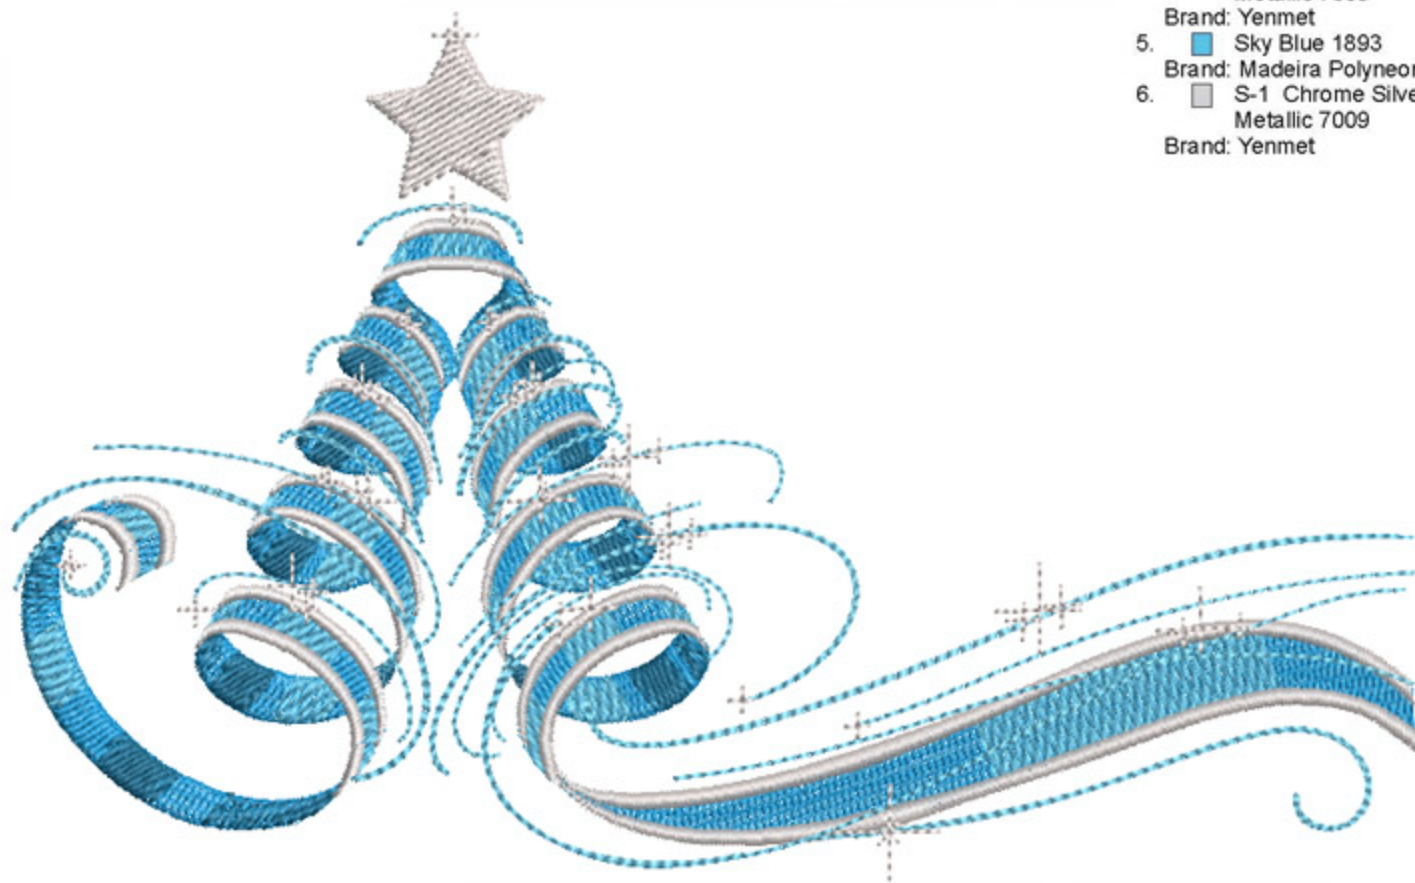

RFCRibbonTree5x7

Stitches: 16684
Colors: 4
H: 108.1 mm
W: 175.0 mm

Color Sequence:

1.  Peacock Blue 1977
Brand: Madeira Polyneon
2.  Deep Ocean 1762
Brand: Madeira Polyneon
3.  Sky Blue 1893
Brand: Madeira Polyneon
4.  S-1 Chrome Silver
Metallic 7009
Brand: Yenmet
5.  Sky Blue 1893
Brand: Madeira Polyneon
6.  S-1 Chrome Silver
Metallic 7009
Brand: Yenmet

RFCRibbonTree6x8

Stitches: 19654
Colors: 4
H: 123.6 mm
W: 200.0 mm

- Color Sequence:
1.  Peacock Blue 1977
Brand: Madeira Polyneon
 2.  Deep Ocean 1762
Brand: Madeira Polyneon
 3.  Sky Blue 1893
Brand: Madeira Polyneon
 4.  S-1 Chrome Silver Metallic 7009
Brand: Yenmet
 5.  Sky Blue 1893
Brand: Madeira Polyneon
 6.  S-1 Chrome Silver Metallic 7009
Brand: Yenmet

RFCRibbonTree8x10

Stitches: 26040
Colors: 4
H: 154.5 mm
W: 250.0 mm

- Color Sequence:
1.  Peacock Blue 1977
Brand: Madeira Polyneon
 2.  Deep Ocean 1762
Brand: Madeira Polyneon
 3.  Sky Blue 1893
Brand: Madeira Polyneon
 4.  S-1 Chrome Silver Metallic 7009
Brand: Yenmet
 5.  Sky Blue 1893
Brand: Madeira Polyneon
 6.  S-1 Chrome Silver Metallic 7009
Brand: Yenmet

RFCRibbonTree10x12

Stitches: 32726
Colors: 4
H: 185.3 mm
W: 300.0 mm

- Color Sequence:
1.  Peacock Blue 1977
Brand: Madeira Polyneon
 2.  Deep Ocean 1762
Brand: Madeira Polyneon
 3.  Sky Blue 1893
Brand: Madeira Polyneon
 4.  S-1 Chrome Silver Metallic 7009
Brand: Yenmet
 5.  Sky Blue 1893
Brand: Madeira Polyneon
 6.  S-1 Chrome Silver Metallic 7009
Brand: Yenmet