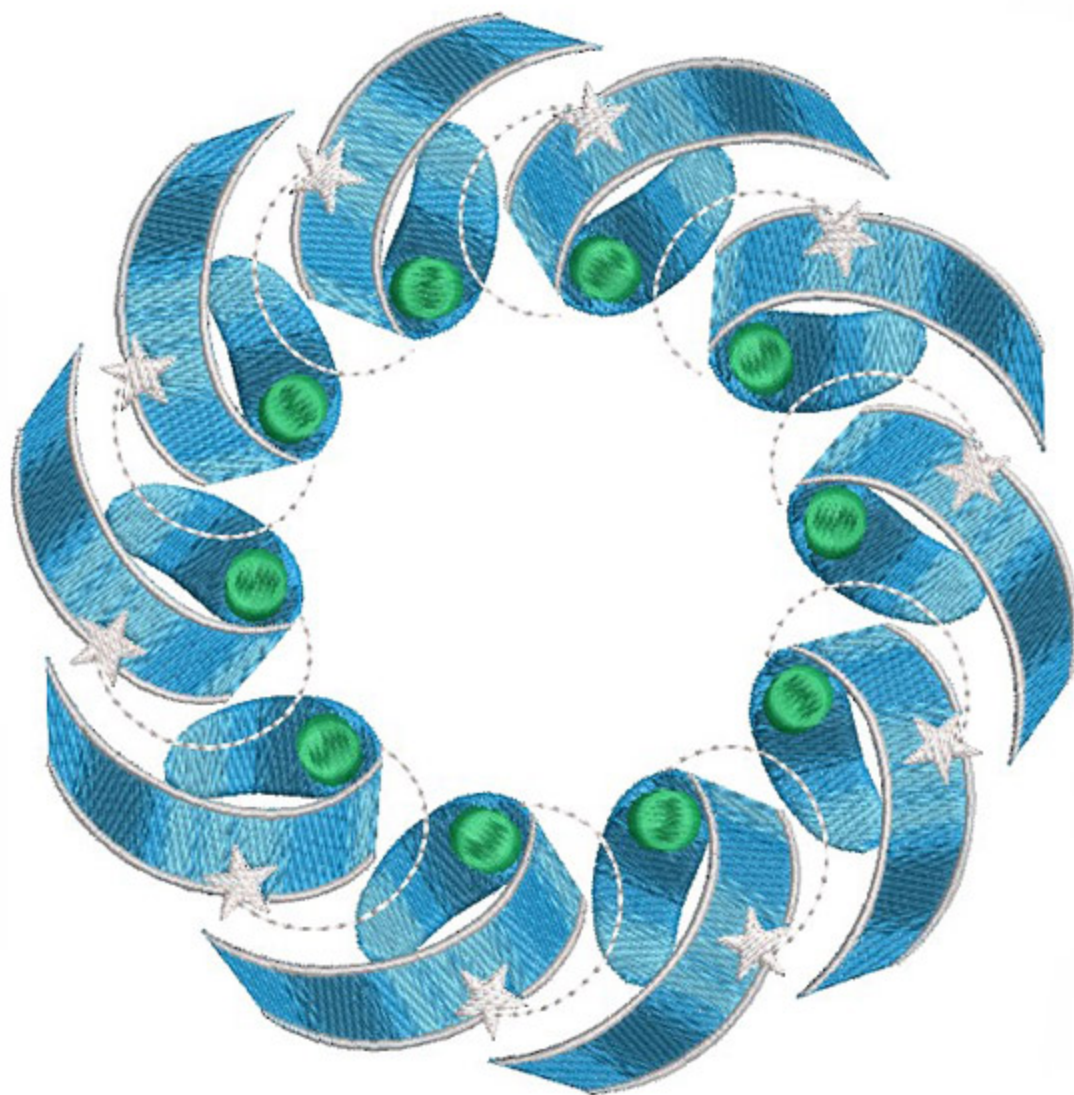

RFCRibbonWreath5x7

Stitches: 29655
Colors: 6
H: 128.3 mm
W: 127.1 mm

- Color Sequence:
1.  Peacock Blue 1977
Brand: Madeira Polyneon
 2.  Sky Blue 1893
Brand: Madeira Polyneon
 3.  Deep Ocean 1762
Brand: Madeira Polyneon
 4.  Celtic Green 1651
Brand: Madeira Polyneon
 5.  S-1 Chrome Silver
Metallic 7009
Brand: Yenmet
 6.  Super White 1801
Brand: Madeira Polyneon

RFCRibbonWreath6x8

Stitches: 36754
Colors: 6
H: 151.4 mm
W: 149.9 mm

- Color Sequence:
1.  Peacock Blue 1977
Brand: Madeira Polyneon
 2.  Sky Blue 1893
Brand: Madeira Polyneon
 3.  Deep Ocean 1762
Brand: Madeira Polyneon
 4.  Celtic Green 1651
Brand: Madeira Polyneon
 5.  S-1 Chrome Silver
Metallic 7009
Brand: Yenmet
 6.  Super White 1801
Brand: Madeira Polyneon

RFCRibbonWreath8x10

Stitches: 53267
Colors: 6
H: 196.8 mm
W: 194.9 mm

Color Sequence:

1.  Peacock Blue 1977
Brand: Madeira Polyneon
2.  Sky Blue 1893
Brand: Madeira Polyneon
3.  Deep Ocean 1762
Brand: Madeira Polyneon
4.  Celtic Green 1651
Brand: Madeira Polyneon
5.  S-1 Chrome Silver Metallic 7009
Brand: Yenmet
6.  Super White 1801
Brand: Madeira Polyneon

RFCRibbonWreath10x12

Stitches: 77815
Colors: 6
H: 252.4 mm
W: 249.9 mm

- Color Sequence:
1.  Peacock Blue 1977
Brand: Madeira Polyneon
 2.  Sky Blue 1893
Brand: Madeira Polyneon
 3.  Deep Ocean 1762
Brand: Madeira Polyneon
 4.  Celtic Green 1651
Brand: Madeira Polyneon
 5.  S-1 Chrome Silver Metallic 7009
Brand: Yenmet
 6.  Super White 1801
Brand: Madeira Polyneon