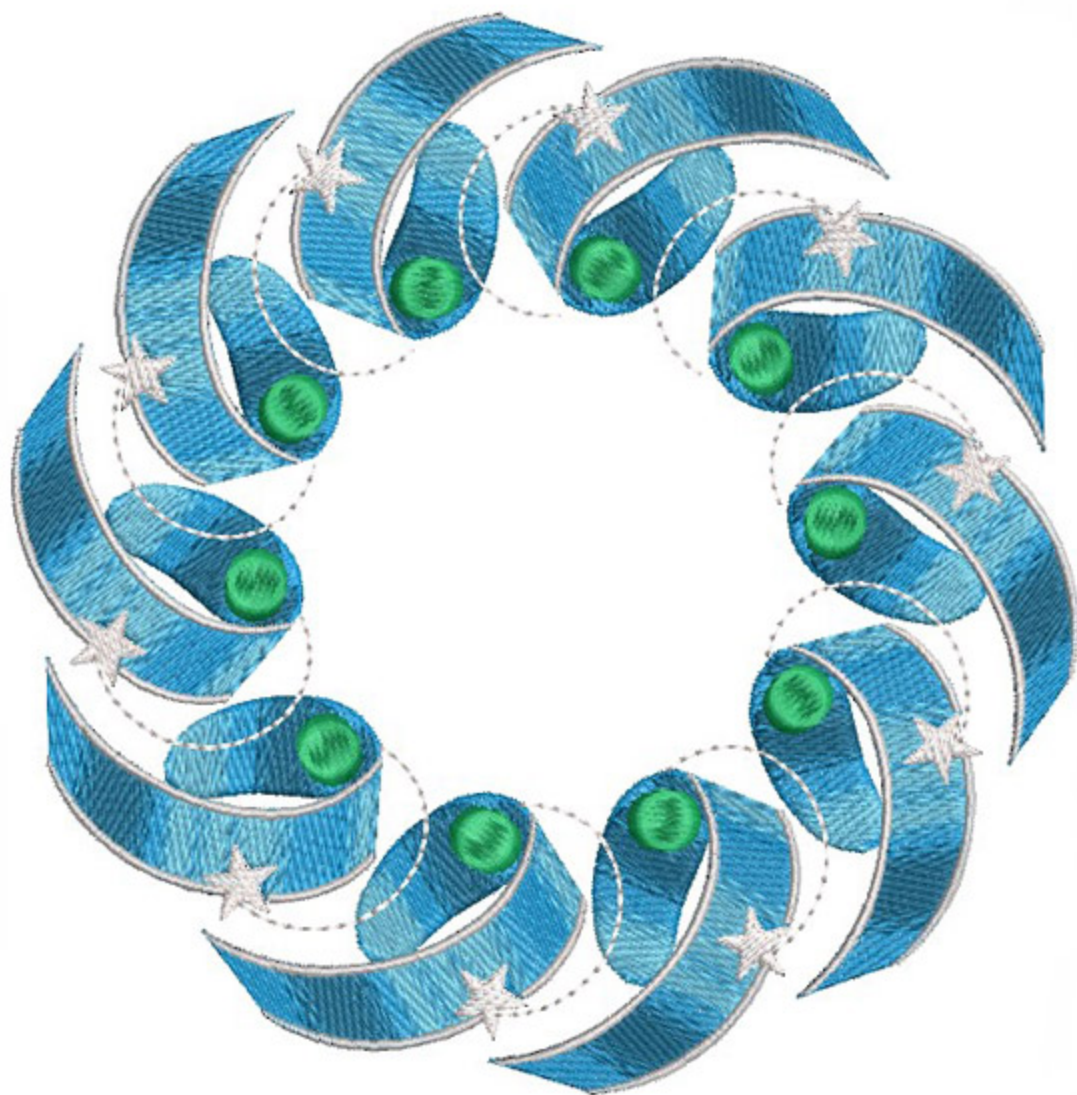

RFCRibbonWreath5x7

Stitches: 29655
Colors: 6
H: 128.3 mm
W: 127.1 mm

- Color Sequence:
1.  Peacock Blue 1977
Brand: Madeira Polyneon
 2.  Sky Blue 1893
Brand: Madeira Polyneon
 3.  Deep Ocean 1762
Brand: Madeira Polyneon
 4.  Celtic Green 1651
Brand: Madeira Polyneon
 5.  S-1 Chrome Silver
Metallic 7009
Brand: Yenmet
 6.  Super White 1801
Brand: Madeira Polyneon

RFCRibbonWreath6x8

Stitches: 36754
Colors: 6
H: 151.4 mm
W: 149.9 mm

- Color Sequence:
1.  Peacock Blue 1977
Brand: Madeira Polyneon
 2.  Sky Blue 1893
Brand: Madeira Polyneon
 3.  Deep Ocean 1762
Brand: Madeira Polyneon
 4.  Celtic Green 1651
Brand: Madeira Polyneon
 5.  S-1 Chrome Silver
Metallic 7009
Brand: Yenmet
 6.  Super White 1801
Brand: Madeira Polyneon

RFCRibbonWreath8x10

Stitches: 53267
Colors: 6
H: 196.8 mm
W: 194.9 mm

Color Sequence:

1.  Peacock Blue 1977
Brand: Madeira Polyneon
2.  Sky Blue 1893
Brand: Madeira Polyneon
3.  Deep Ocean 1762
Brand: Madeira Polyneon
4.  Celtic Green 1651
Brand: Madeira Polyneon
5.  S-1 Chrome Silver Metallic 7009
Brand: Yenmet
6.  Super White 1801
Brand: Madeira Polyneon

RFCRibbonWreath10x12

Stitches: 77815
Colors: 6
H: 252.4 mm
W: 249.9 mm

- Color Sequence:
1.  Peacock Blue 1977
Brand: Madeira Polyneon
 2.  Sky Blue 1893
Brand: Madeira Polyneon
 3.  Deep Ocean 1762
Brand: Madeira Polyneon
 4.  Celtic Green 1651
Brand: Madeira Polyneon
 5.  S-1 Chrome Silver Metallic 7009
Brand: Yenmet
 6.  Super White 1801
Brand: Madeira Polyneon