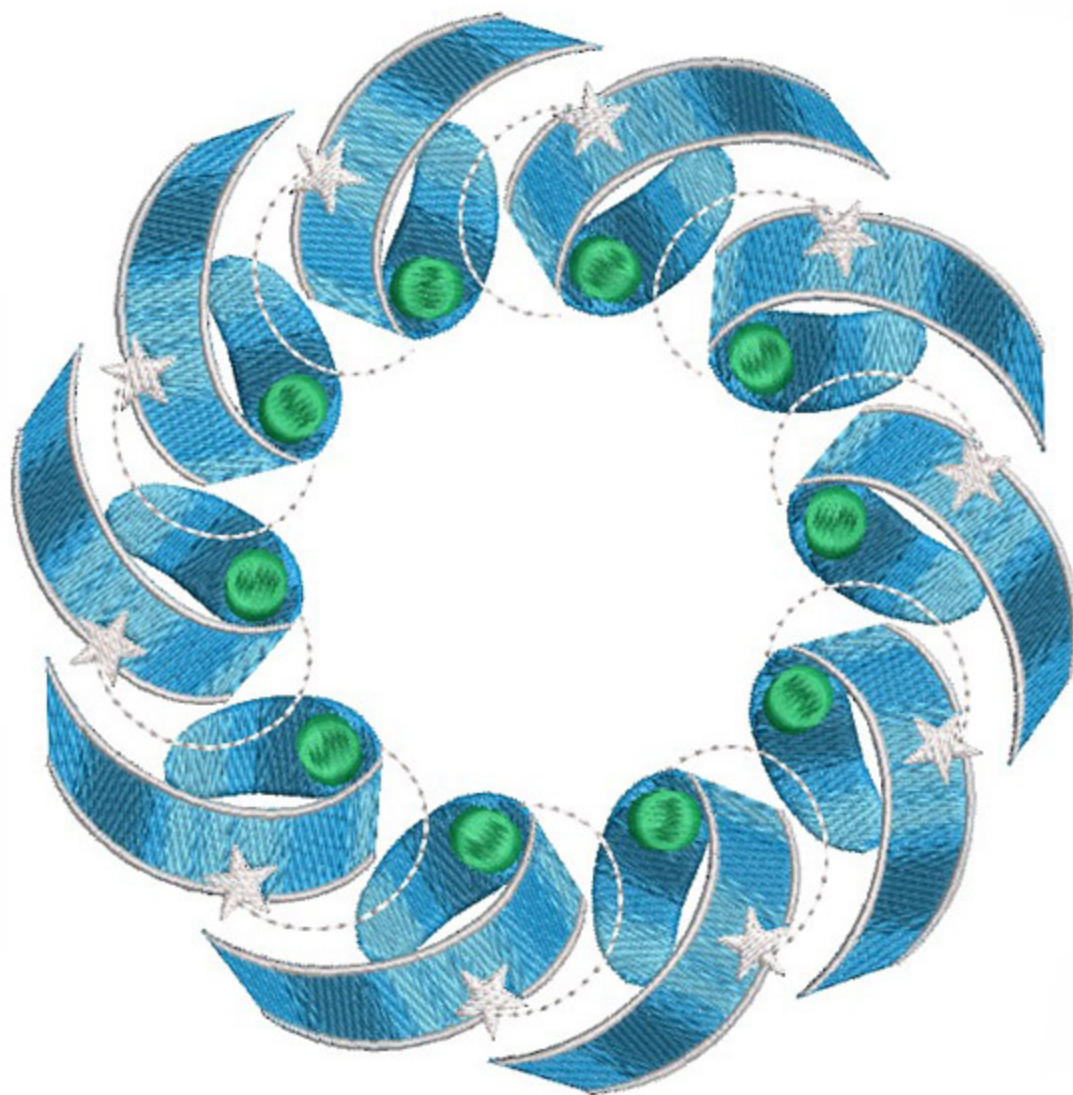

RFCRibbonWreath5x7

Stitches: 29655
Colors: 6
H: 128.3 mm
W: 127.1 mm

- Color Sequence:
1.  Peacock Blue 1977
Brand: Madeira Polyneon
 2.  Sky Blue 1893
Brand: Madeira Polyneon
 3.  Deep Ocean 1762
Brand: Madeira Polyneon
 4.  Celtic Green 1651
Brand: Madeira Polyneon
 5.  S-1 Chrome Silver
Metallic 7009
Brand: Yenmet
 6.  Super White 1801
Brand: Madeira Polyneon

RFCRibbonWreath6x8

Stitches: 36754
Colors: 6
H: 151.4 mm
W: 149.9 mm

- Color Sequence:
1.  Peacock Blue 1977
Brand: Madeira Polyneon
 2.  Sky Blue 1893
Brand: Madeira Polyneon
 3.  Deep Ocean 1762
Brand: Madeira Polyneon
 4.  Celtic Green 1651
Brand: Madeira Polyneon
 5.  S-1 Chrome Silver
Metallic 7009
Brand: Yenmet
 6.  Super White 1801
Brand: Madeira Polyneon

RFCRibbonWreath8x10

Stitches: 53267
Colors: 6
H: 196.8 mm
W: 194.9 mm

Color Sequence:

1.  Peacock Blue 1977
Brand: Madeira Polyneon
2.  Sky Blue 1893
Brand: Madeira Polyneon
3.  Deep Ocean 1762
Brand: Madeira Polyneon
4.  Celtic Green 1651
Brand: Madeira Polyneon
5.  S-1 Chrome Silver Metallic 7009
Brand: Yenmet
6.  Super White 1801
Brand: Madeira Polyneon

RFCRibbonWreath10x12

Stitches: 77815
Colors: 6
H: 252.4 mm
W: 249.9 mm

- Color Sequence:
1.  Peacock Blue 1977
Brand: Madeira Polyneon
 2.  Sky Blue 1893
Brand: Madeira Polyneon
 3.  Deep Ocean 1762
Brand: Madeira Polyneon
 4.  Celtic Green 1651
Brand: Madeira Polyneon
 5.  S-1 Chrome Silver Metallic 7009
Brand: Yenmet
 6.  Super White 1801
Brand: Madeira Polyneon