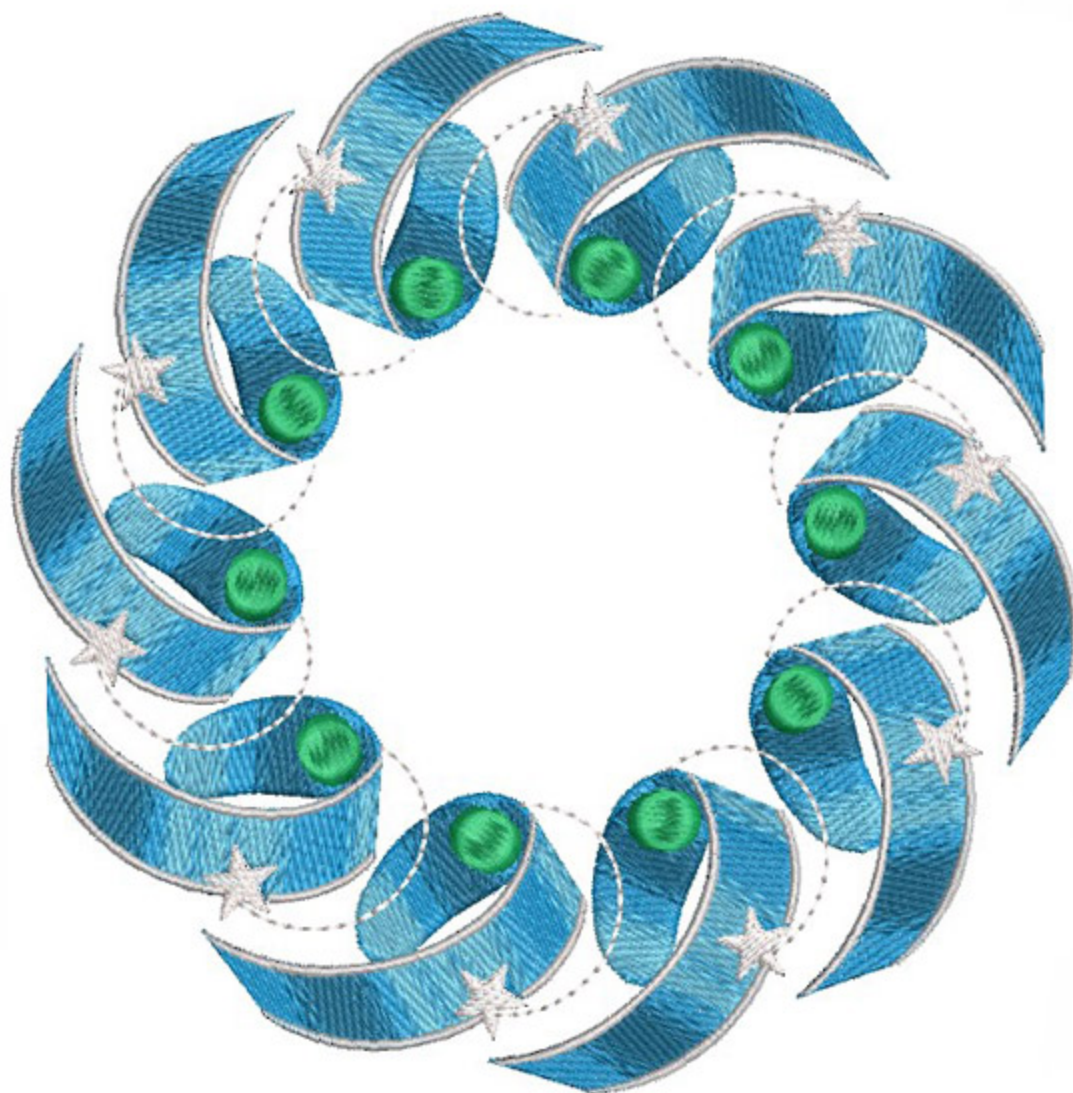

RFCRibbonWreath5x7

Stitches: 29655
Colors: 6
H: 128.3 mm
W: 127.1 mm

- Color Sequence:
1.  Peacock Blue 1977
Brand: Madeira Polyneon
 2.  Sky Blue 1893
Brand: Madeira Polyneon
 3.  Deep Ocean 1762
Brand: Madeira Polyneon
 4.  Celtic Green 1651
Brand: Madeira Polyneon
 5.  S-1 Chrome Silver
Metallic 7009
Brand: Yenmet
 6.  Super White 1801
Brand: Madeira Polyneon

RFCRibbonWreath6x8

Stitches: 36754
Colors: 6
H: 151.4 mm
W: 149.9 mm

- Color Sequence:
1.  Peacock Blue 1977
Brand: Madeira Polyneon
 2.  Sky Blue 1893
Brand: Madeira Polyneon
 3.  Deep Ocean 1762
Brand: Madeira Polyneon
 4.  Celtic Green 1651
Brand: Madeira Polyneon
 5.  S-1 Chrome Silver
Metallic 7009
Brand: Yenmet
 6.  Super White 1801
Brand: Madeira Polyneon

RFCRibbonWreath8x10

Stitches: 53267
Colors: 6
H: 196.8 mm
W: 194.9 mm

Color Sequence:

1.  Peacock Blue 1977
Brand: Madeira Polyneon
2.  Sky Blue 1893
Brand: Madeira Polyneon
3.  Deep Ocean 1762
Brand: Madeira Polyneon
4.  Celtic Green 1651
Brand: Madeira Polyneon
5.  S-1 Chrome Silver Metallic 7009
Brand: Yenmet
6.  Super White 1801
Brand: Madeira Polyneon

RFCRibbonWreath10x12

Stitches: 77815
Colors: 6
H: 252.4 mm
W: 249.9 mm

- Color Sequence:
1.  Peacock Blue 1977
Brand: Madeira Polyneon
 2.  Sky Blue 1893
Brand: Madeira Polyneon
 3.  Deep Ocean 1762
Brand: Madeira Polyneon
 4.  Celtic Green 1651
Brand: Madeira Polyneon
 5.  S-1 Chrome Silver Metallic 7009
Brand: Yenmet
 6.  Super White 1801
Brand: Madeira Polyneon