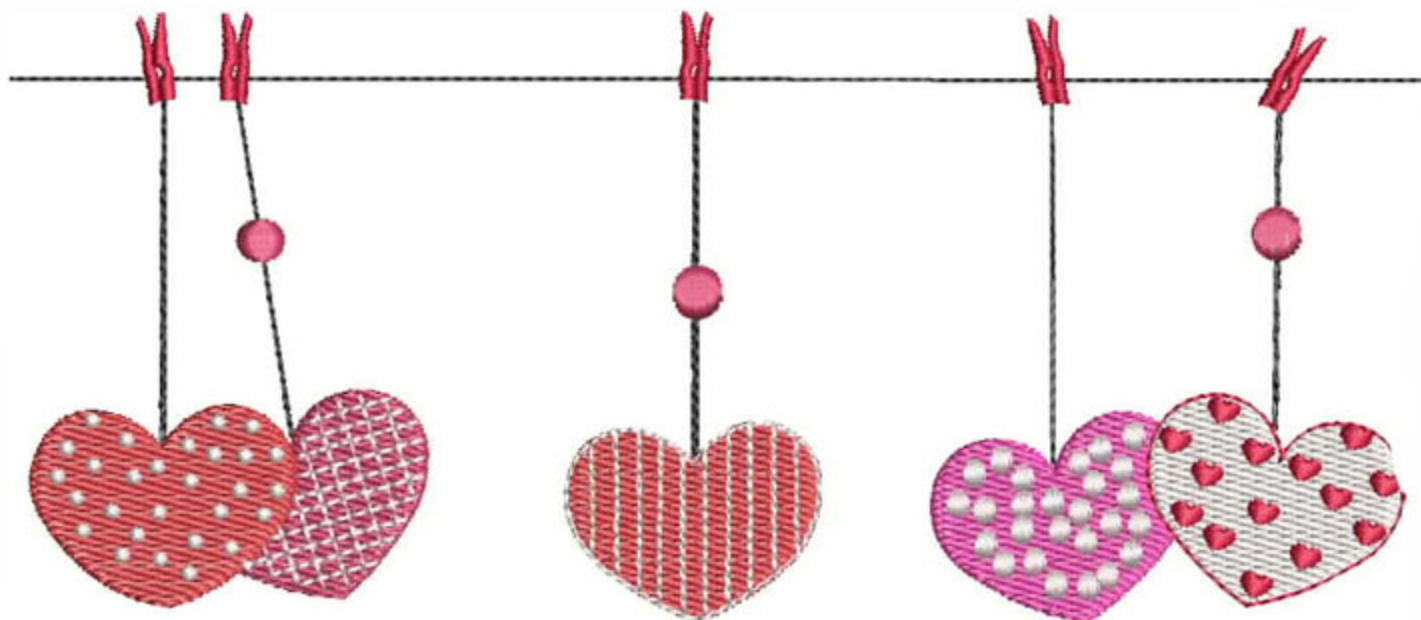

BIN_Line of Heart15x7

Stitches: 9667
Colors: 6
H: 75.4 mm
W: 175.0 mm

Color Sequence:

1.  Emerald Black 1800
Brand: Madeira Polyneon
2.  Azalea 1681
Brand: Madeira Polyneon
3.  Shocking Pink 1709
Brand: Madeira Polyneon
4.  Cinnamon Candy 1637
Brand: Madeira Polyneon
5.  Super White 1801
Brand: Madeira Polyneon
6.  Candy Apple Red 1747
Brand: Madeira Polyneon

BIN_Line of Heart116x8

Stitches: 11311
Colors: 6
H: 86.1 mm
W: 200.0 mm

- Color Sequence:
1. ■ Emerald Black 1800
Brand: Madeira Polyneon
 2. ■ Azalea 1681
Brand: Madeira Polyneon
 3. ■ Shocking Pink 1709
Brand: Madeira Polyneon
 4. ■ Cinnamon Candy 1637
Brand: Madeira Polyneon
 5. ■ Super White 1801
Brand: Madeira Polyneon
 6. ■ Candy Apple Red 1747
Brand: Madeira Polyneon

BIN_Line of HeartI18x10

Stitches: 14834
Colors: 6
H: 107.5 mm
W: 250.0 mm

- Color Sequence:
1. ■ Emerald Black 1800
Brand: Madeira Polyneon
 2. ■ Azalea 1681
Brand: Madeira Polyneon
 3. ■ Shocking Pink 1709
Brand: Madeira Polyneon
 4. ■ Cinnamon Candy 1637
Brand: Madeira Polyneon
 5. ■ Super White 1801
Brand: Madeira Polyneon
 6. ■ Candy Apple Red 1747
Brand: Madeira Polyneon