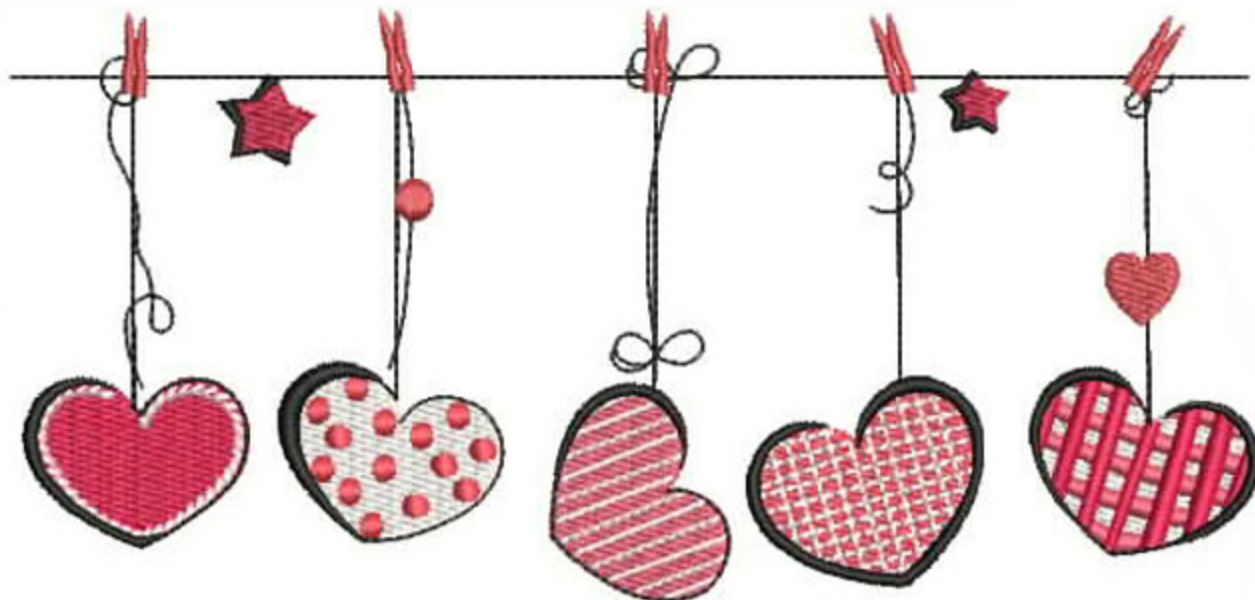

BIN_LineOfHearts5x7

Stitches: 14011
Colors: 8
H: 82.8 mm
W: 175.0 mm

Color Sequence:

1.  Super White 1801
Brand: Madeira Polyneon
2.  Candy Apple Red 1747
Brand: Madeira Polyneon
3.  Electric Red 1734
Brand: Madeira Polyneon
4.  Raspberry Punch 1754
Brand: Madeira Polyneon
5.  Honeysuckle 1707
Brand: Madeira Polyneon
6.  Brick Red 1838
Brand: Madeira Polyneon
7.  Super White 1801
Brand: Madeira Polyneon
8.  Emerald Black 1800
Brand: Madeira Polyneon
9.  Cinnamon Candy 1637
Brand: Madeira Polyneon

BIN_LineOfHearts6x8

Stitches: 16242
Colors: 8
H: 94.6 mm
W: 200.0 mm

- Color Sequence:
1. Super White 1801
Brand: Madeira Polyneon
 2. Candy Apple Red 1747
Brand: Madeira Polyneon
 3. Electric Red 1734
Brand: Madeira Polyneon
 4. Raspberry Punch 1754
Brand: Madeira Polyneon
 5. Honeysuckle 1707
Brand: Madeira Polyneon
 6. Brick Red 1838
Brand: Madeira Polyneon
 7. Super White 1801
Brand: Madeira Polyneon
 8. Emerald Black 1800
Brand: Madeira Polyneon
 9. Cinnamon Candy 1637
Brand: Madeira Polyneon

BIN_LineOfHearts8x10

Stitches: 21462
Colors: 8
H: 118.1 mm
W: 250.0 mm

Color Sequence:

1. Super White 1801
Brand: Madeira Polyneon
2. Candy Apple Red 1747
Brand: Madeira Polyneon
3. Electric Red 1734
Brand: Madeira Polyneon
4. Raspberry Punch 1754
Brand: Madeira Polyneon
5. Honeysuckle 1707
Brand: Madeira Polyneon
6. Brick Red 1838
Brand: Madeira Polyneon
7. Super White 1801
Brand: Madeira Polyneon
8. Emerald Black 1800
Brand: Madeira Polyneon
9. Cinnamon Candy 1637
Brand: Madeira Polyneon