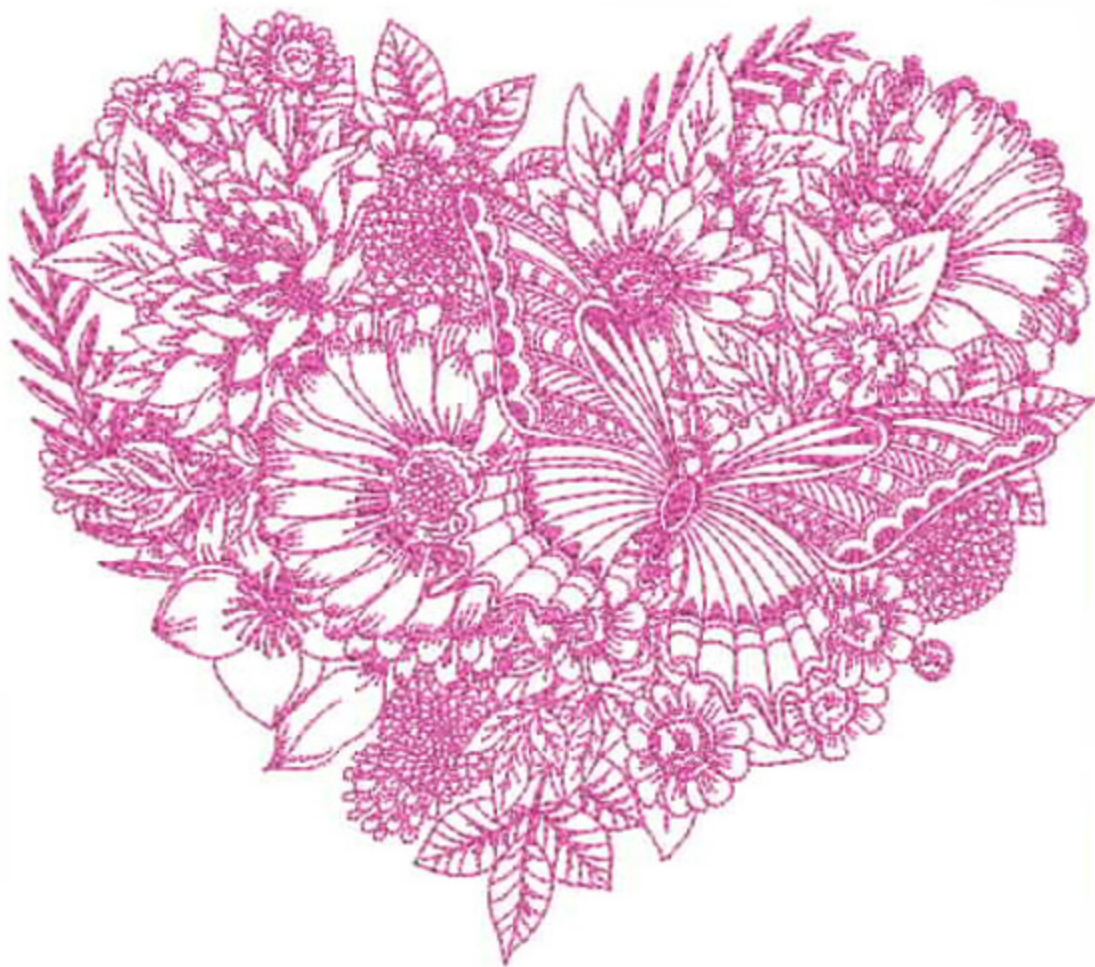

Color Sequence:  
1.  Heliotrope 1833  
Brand: Madeira Polyneon

---

HAFButterflyFlowerHeart8x10

Stitches: 40948  
Colors: 1  
H: 194.9 mm  
W: 223.0 mm

Color Sequence:  
1.  Shocking Pink 1709  
Brand: Madeira Polyneon

---

HAFButterflyFlowerHeart10x12

Stitches: 48164  
Colors: 1  
H: 250.0 mm  
W: 285.9 mm

Color Sequence:  
1.  Shocking Pink 1709  
Brand: Madeira Polyneon