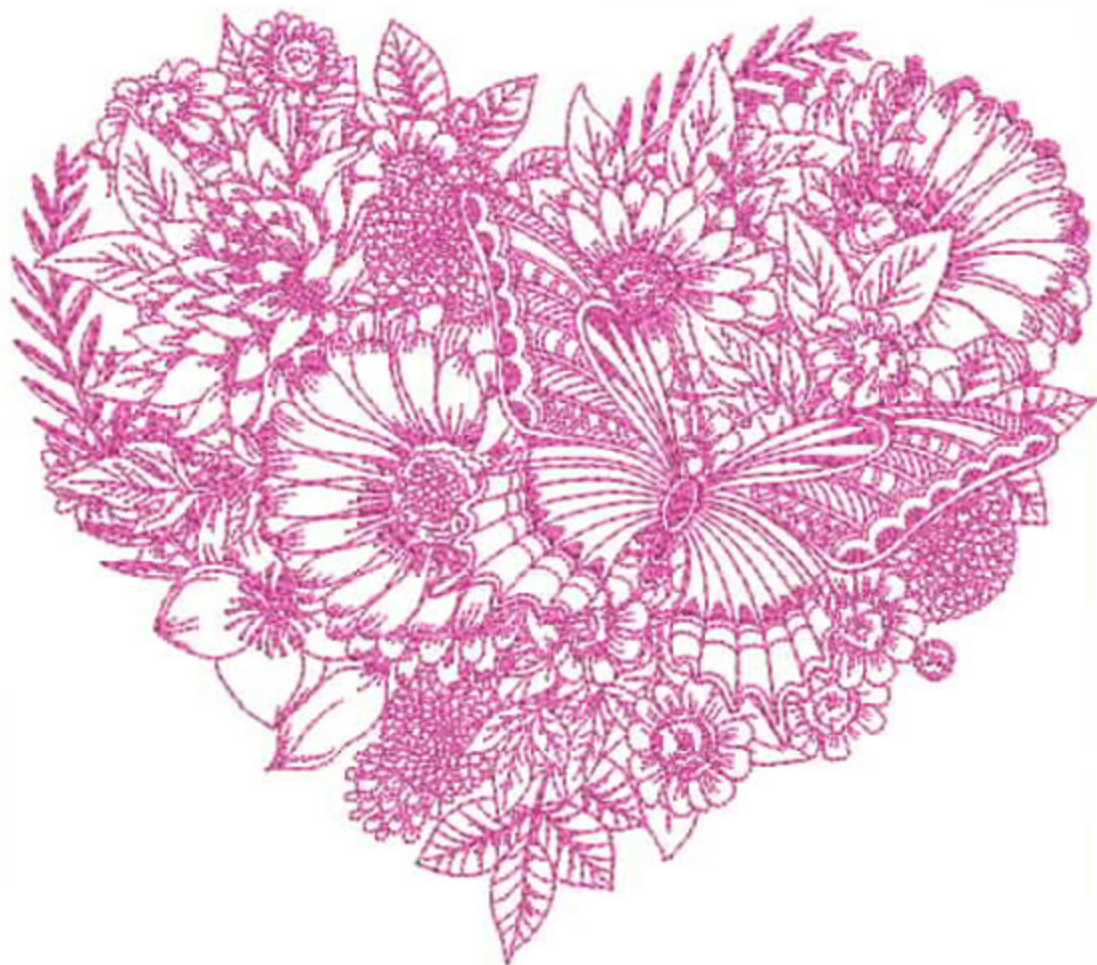

---

HAFButterflyFlowerHeart5x7

Stitches: 31872  
Colors: 1  
H: 127.1 mm  
W: 145.5 mm

Color Sequence:  
1.  Shocking Pink 1709  
Brand: Madeira Polyneon

---

HAFFloralHeart6x8

Stitches: 26573  
Colors: 1  
H: 149.9 mm  
W: 180.1 mm

Color Sequence:  
1.  Heliotrope 1833  
Brand: Madeira Polyneon

---

HAFButterflyFlowerHeart8x10

Stitches: 40948  
Colors: 1  
H: 194.9 mm  
W: 223.0 mm

Color Sequence:  
1.  Shocking Pink 1709  
Brand: Madeira Polyneon

---

HAFButterflyFlowerHeart10x12

Stitches: 48164  
Colors: 1  
H: 250.0 mm  
W: 285.9 mm

Color Sequence:  
1.  Shocking Pink 1709  
Brand: Madeira Polyneon