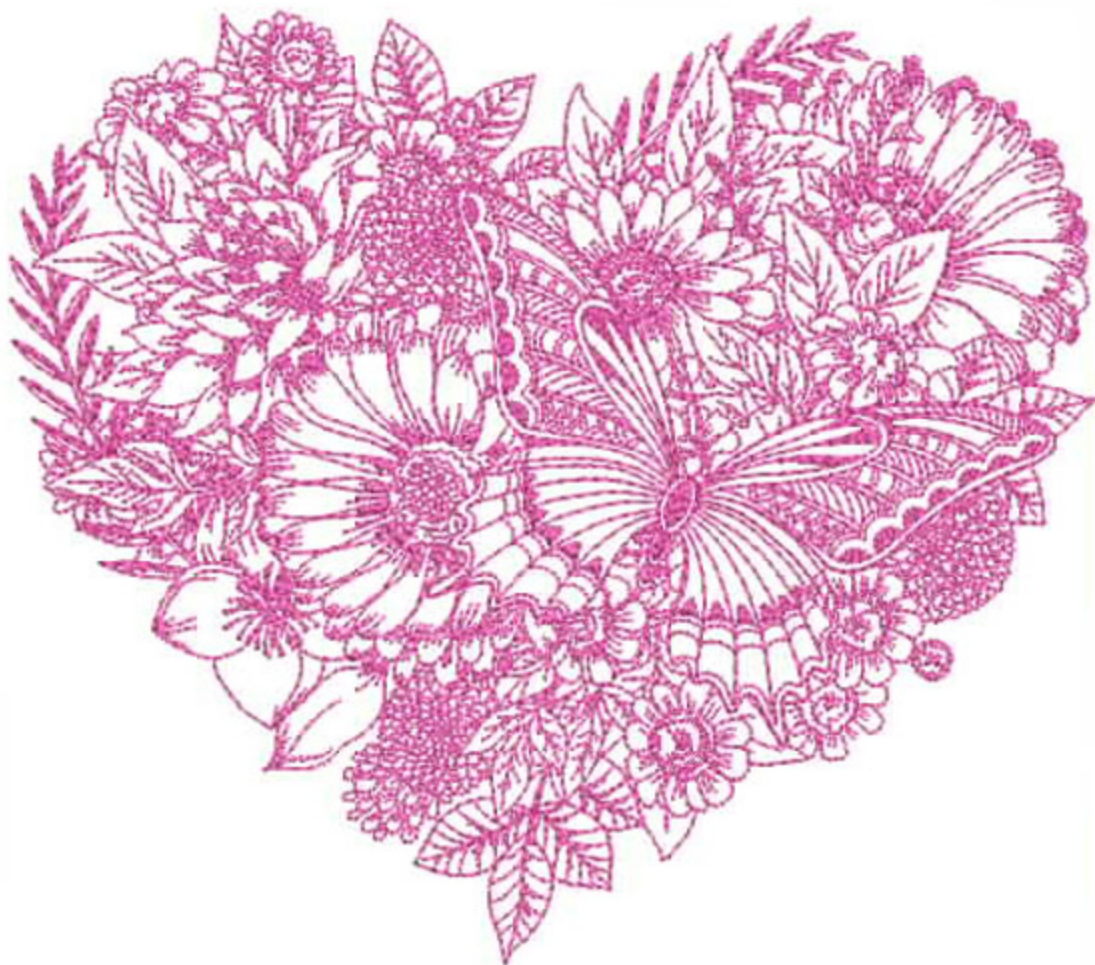

---

HAFButterflyFlowerHeart5x7

Stitches: 31872  
Colors: 1  
H: 127.1 mm  
W: 145.5 mm

Color Sequence:  
1.  Shocking Pink 1709  
Brand: Madeira Polyneon

---

HAFFloralHeart6x8

Stitches: 26573  
Colors: 1  
H: 149.9 mm  
W: 180.1 mm

Color Sequence:  
1.  Heliotrope 1833  
Brand: Madeira Polyneon

---

HAFButterflyFlowerHeart8x10

Stitches: 40948  
Colors: 1  
H: 194.9 mm  
W: 223.0 mm

Color Sequence:  
1.  Shocking Pink 1709  
Brand: Madeira Polyneon

---

HAFButterflyFlowerHeart10x12

Stitches: 48164  
Colors: 1  
H: 250.0 mm  
W: 285.9 mm

Color Sequence:  
1.  Shocking Pink 1709  
Brand: Madeira Polyneon