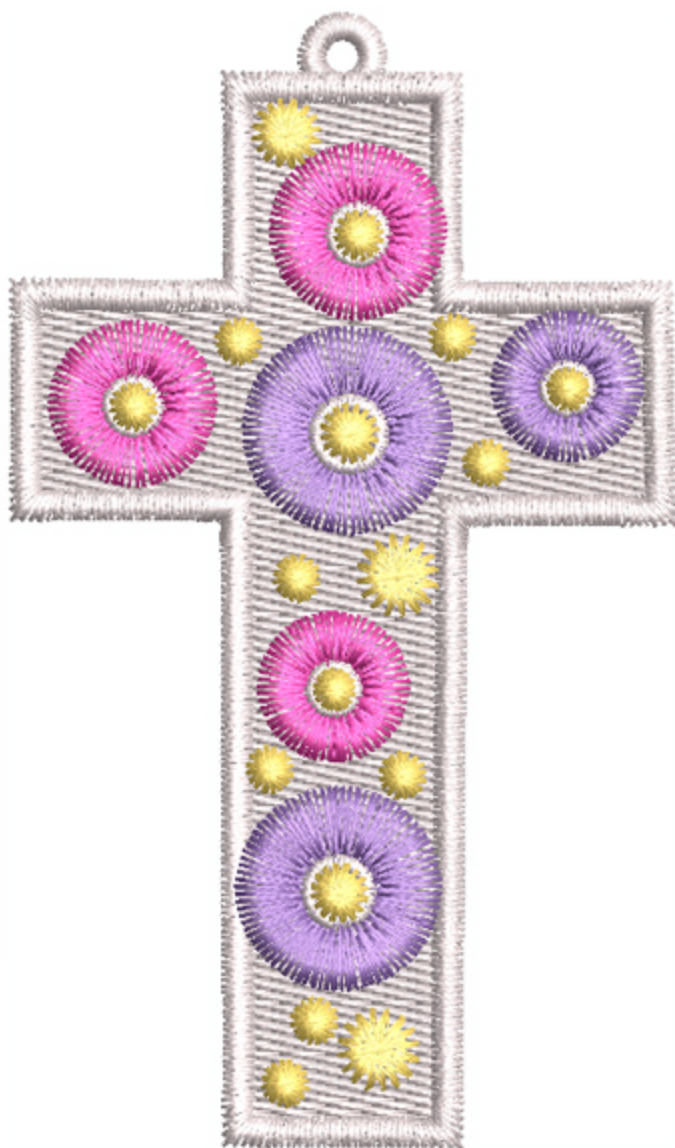

FSLSEFloralCross3x3

Stitches: 5907  
Colors: 4  
H: 75.4 mm  
W: 44.2 mm

Color Sequence:  
1.  Super White 1801  
Brand: Madeira Polyneon  
2.  Shocking Pink 1709  
Brand: Madeira Polyneon  
3.  Majestic Purple 1832  
Brand: Madeira Polyneon  
4.  Super White 1801  
Brand: Madeira Polyneon  
5.  Lemonade 1735  
Brand: Madeira Polyneon

FSLSEFloralCross4x4

Stitches: 8479  
Colors: 4  
H: 100.0 mm  
W: 58.6 mm

Color Sequence:

1.  Super White 1801  
Brand: Madeira Polyneon
2.  Shocking Pink 1709  
Brand: Madeira Polyneon
3.  Majestic Purple 1832  
Brand: Madeira Polyneon
4.  Super White 1801  
Brand: Madeira Polyneon
5.  Lemonade 1735  
Brand: Madeira Polyneon