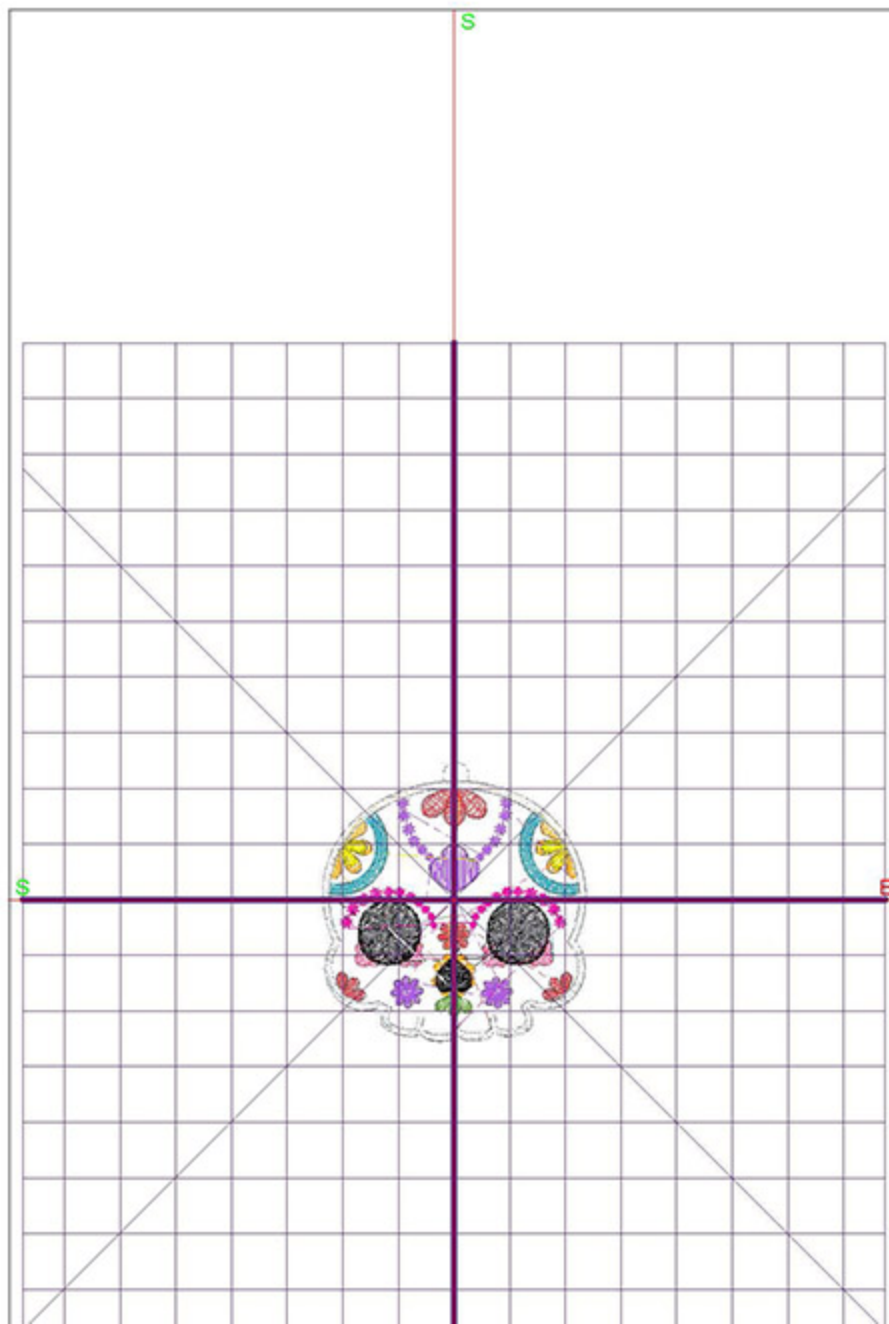

## Design Worksheet

BERNINA Embroidery Software DesignerPlus

Design: FSLSugarSkull\_2\_2x2

Stitches: 10654

Colors: 11

Height: 51.4 mm

Width: 47.6 mm

Zoom: 0.78

Total bobbin: 16.06m

Color Film:

#	Chart	Code	Name	Thread
1.		1802	White	19.66m
2.		1707	Persimmon	2.95m
3.		1951	Scholastic	3.01m
4.		1631	Iris	4.12m
5.		1980	Sunflower	0.70m
6.		1721	Wild Pink	0.86m
7.		1893	Periwinkle	1.94m
8.		1800	Black	4.85m
9.		1648	Madeira Poly	0.57m
10.		1840	Silvery Grey	2.56m
11.		1802	White	5.01m
12.		1709	Madeira Poly	2.19m

## Design Worksheet

BERNINA Embroidery Software DesignerPlus

Design: FLSugarSkull\_2\_3x3

Stitches: 16560

Colors: 11

Height: 75.4 mm

Width: 69.9 mm

Zoom: 1.73