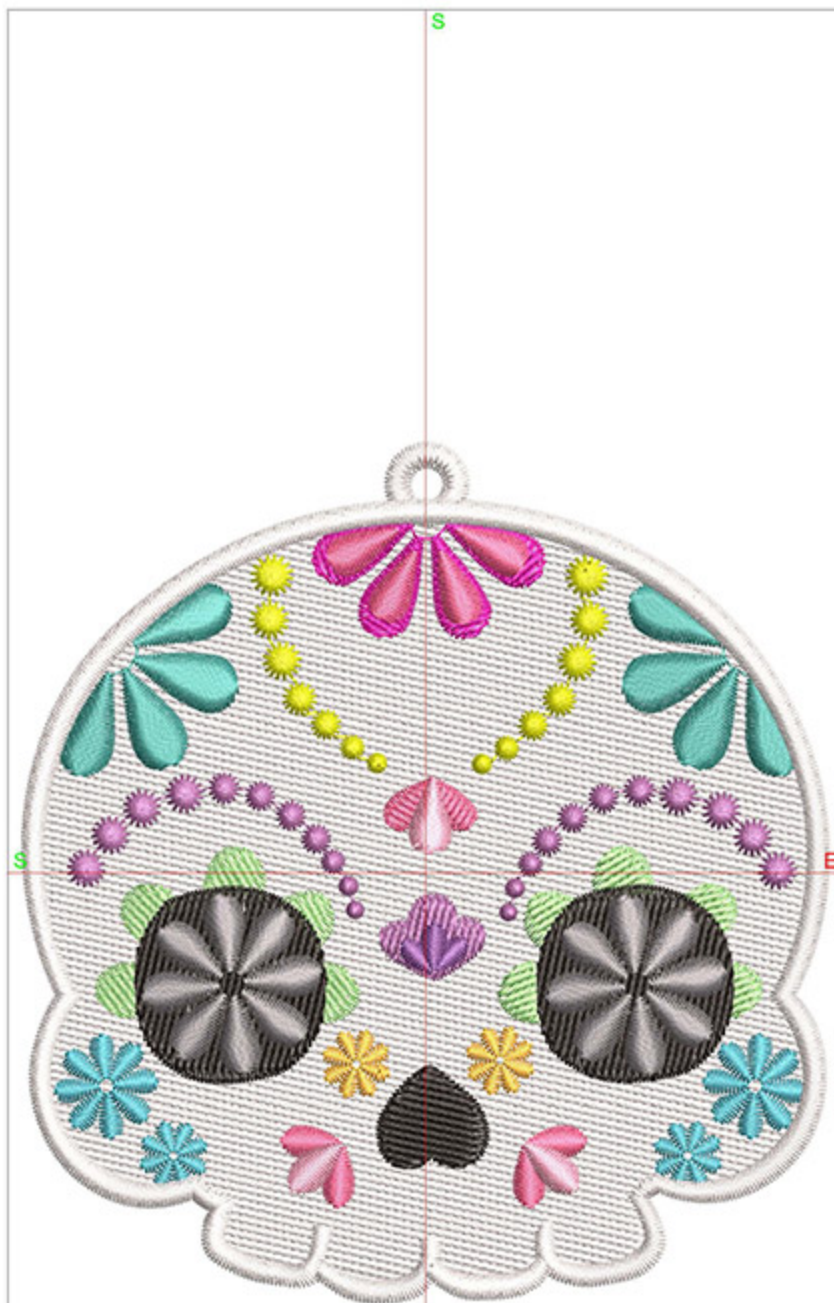

Design Worksheet

BERNINA Embroidery Software DesignerPlus

Design: FLSugarSkull_4_3x3

Stitches: 16164
 Colors: 13
 Height: 75.4 mm
 Width: 71.2 mm
 Zoom: 1.66

Total bobbin: 32.32m

Color Film:

| # | Chart | Code | Name | Thread |
|-----|---|------|---------------|--------|
| 1. | <input type="checkbox"/> BERNINA | 15 | White | 41.16m |
| 2. | <input type="checkbox"/> Madeira Poly | 1709 | | 2.85m |
| 3. | <input type="checkbox"/> Madeira Neon Polyester | 1888 | Green Pearl | 3.90m |
| 4. | <input type="checkbox"/> Madeira Neon Polyester | 1980 | Sunflower | 2.65m |
| 5. | <input type="checkbox"/> Madeira Poly | 1748 | | 2.48m |
| 6. | <input type="checkbox"/> Madeira Neon Polyester | 1831 | Cachet | 4.89m |
| 7. | <input type="checkbox"/> Madeira Neon Polyester | 1893 | Periwinkle | 2.44m |
| 8. | <input type="checkbox"/> Madeira Neon Polyester | 1721 | Wild Pink | 2.81m |
| 9. | <input type="checkbox"/> Madeira Neon Polyester | 1951 | Scholastic | 0.92m |
| 10. | <input type="checkbox"/> Madeira Neon Polyester | 1832 | Purple | 0.46m |
| 11. | <input type="checkbox"/> Madeira Neon Polyester | 1921 | Rambling Pink | 0.92m |
| 12. | <input type="checkbox"/> BERNINA | 13 | Black | 8.60m |
| 13. | <input type="checkbox"/> Madeira Neon Polyester | 1840 | Silvery Grey | 3.43m |
| 14. | <input type="checkbox"/> BERNINA | 15 | White | 9.36m |

Design Worksheet

BERNINA Embroidery Software DesignerPlus

Design: FLSugarSkull_4_4x4

Stitches: 23370

Colors: 13

Height: 100.0 mm

Width: 94.4 mm

Zoom: 1.25