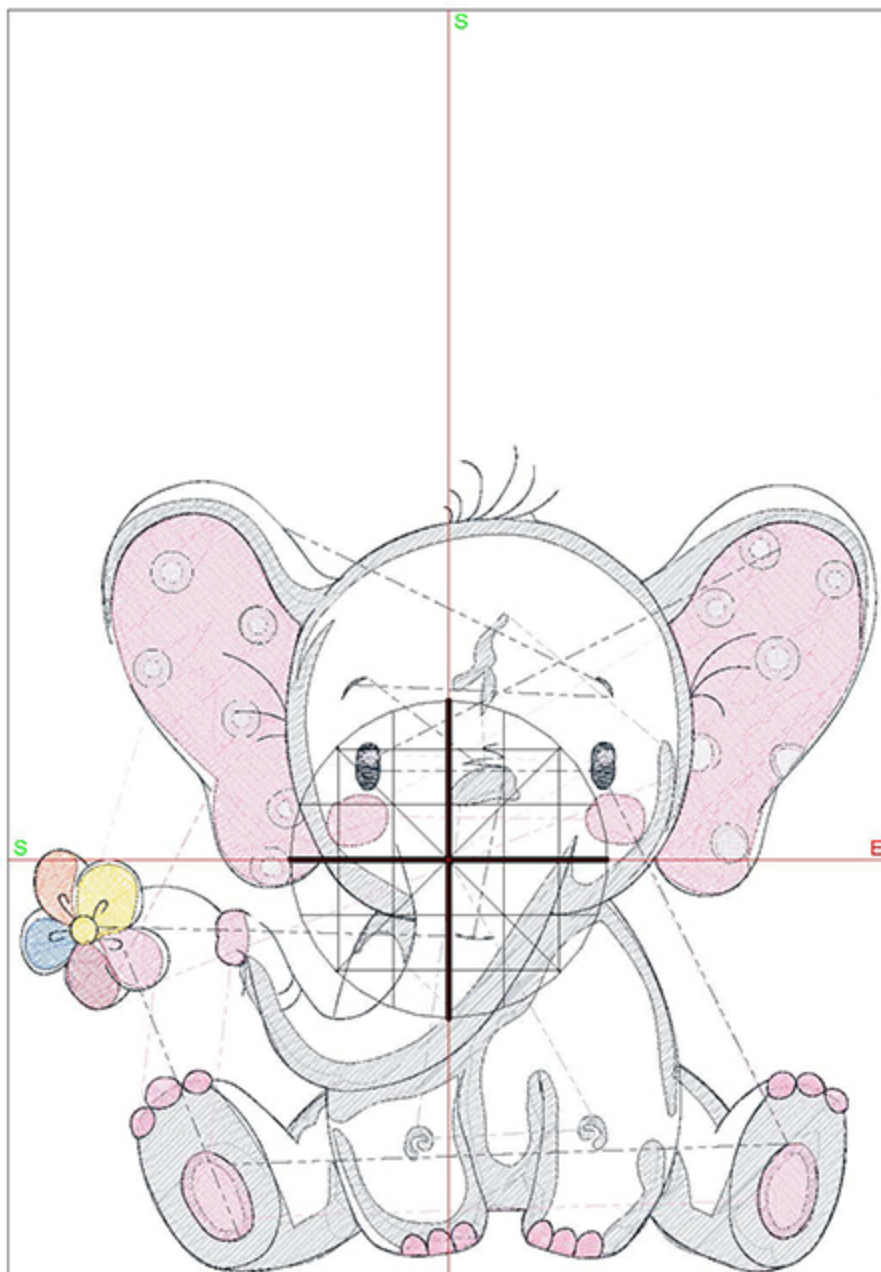

Total bobbin: 32.22m

Color Film:

#	Chart	Code	Name	Thread
1.		Madeira Polyneon 1505	Polished Silver	25.09m
2.		Madeira Polyneon 1815	Baby Pink	40.42m
3.		Madeira Polyneon 1917	Dusty Rose	1.01m
4.		Madeira Polyneon 1532	Little Boy Blue	0.79m
5.		Madeira Polyneon 1817	Pleasant Peach	0.95m
6.		Madeira Polyneon 1735	Lemonade	1.51m
7.		Madeira Polyneon 1801	Super White	6.93m
8.		Madeira Polyneon 1506	Deep Steel Blue	11.50m
9.		Madeira Polyneon 1801	Super White	0.36m

Machine runtime: 0:33:31