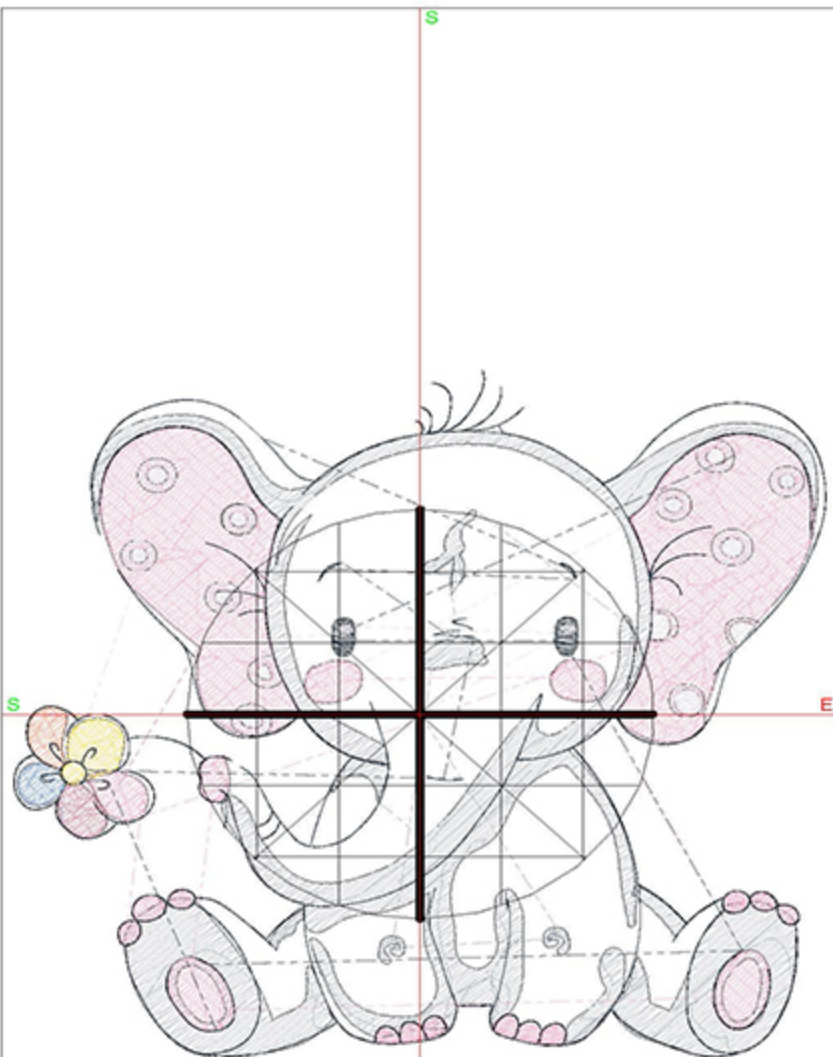

Design Worksheet

BERNINA Embroidery Software DesignerPlus
Design: BIN_RainbowFlower4x4

Stitches: 10146
Colors: 8
Height: 96.6 mm
Width: 99.8 mm
Zoom: 1.26

Total bobbin: 15.55m

Color Film:

#	Chart	Code	Name	Thread
1.	■	1505	Polished Silver	12.69m
2.	■	1815	Baby Pink	19.84m
3.	■	1917	Dusty Rose	0.52m
4.	■	1532	Little Boy Blue	0.39m
5.	■	1817	Pleasant Peach	0.48m
6.	■	1735	Lemonade	0.71m
7.	■	1801	Super White	3.81m
8.	■	1506	Deep Steel Blue	7.82m
9.	■	1801	Super White	0.26m

Machine runtime: 0.24:10

Design Worksheet

BERNINA Embroidery Software DesignerPlus

Design: BIN_RainbowFlower5x7

Stitches: 13942

Colors: 8

Height: 127.2 mm

Width: 131.4 mm

Zoom: 0.96

Total bobbin: 24.42m

Color Film:

#	Chart	Code	Name	Thread
1.		1505	Polished Silver	19.01m
2.		1815	Baby Pink	30.88m
3.		1917	Dusty Rose	0.80m
4.		1532	Little Boy Blue	0.60m
5.		1817	Pleasant Peach	0.76m
6.		1735	Lemonade	1.17m
7.		1801	Super White	5.66m
8.		1506	Deep Steel Blue	9.91m
9.		1801	Super White	0.32m

Machine runtime: 0:29:20

Design Worksheet

BERNINA Embroidery Software DesignerPlus

Design: BIN_RainbowFlower6x8

Stitches: 17090

Colors: 8

Height: 149.9 mm

Width: 154.9 mm