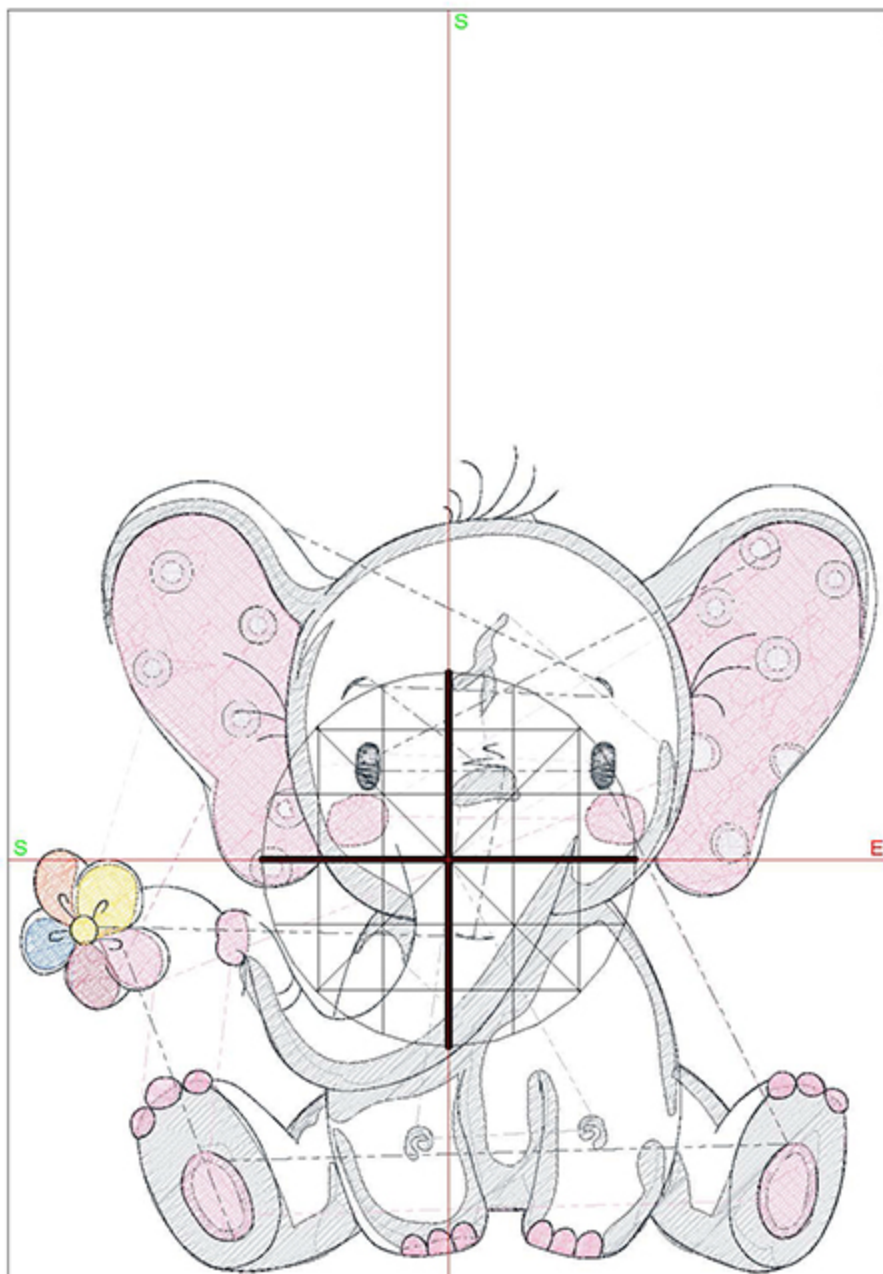

Design Worksheet

BERNINA Embroidery Software DesignerPlus
Design: BIN_RainbowFlower4x4

Stitches: 10146
Colors: 8
Height: 96.6 mm
Width: 99.8 mm
Zoom: 1.26

Total bobbin: 15.55m

Color Film:

#	Chart	Code	Name	Thread
1.	■	1505	Polished Silver	12.69m
2.	■	1815	Baby Pink	19.84m
3.	■	1917	Dusty Rose	0.52m
4.	■	1532	Little Boy Blue	0.39m
5.	■	1817	Pleasant Peach	0.48m
6.	■	1735	Lemonade	0.71m
7.	■	1801	Super White	3.81m
8.	■	1506	Deep Steel Blue	7.82m
9.	■	1801	Super White	0.26m

Machine runtime: 0.24:10

Design Worksheet

BERNINA Embroidery Software DesignerPlus

Design: BIN_RainbowFlower5x7

Stitches: 13942

Colors: 8

Height: 127.2 mm

Width: 131.4 mm

Zoom: 0.96

Total bobbin: 24.42m

Color Film:

#	Chart	Code	Name	Thread
1.		1505	Polished Silver	19.01m
2.		1815	Baby Pink	30.88m
3.		1917	Dusty Rose	0.80m
4.		1532	Little Boy Blue	0.60m
5.		1817	Pleasant Peach	0.76m
6.		1735	Lemonade	1.17m
7.		1801	Super White	5.66m
8.		1506	Deep Steel Blue	9.91m
9.		1801	Super White	0.32m

Machine runtime: 0:29:20

Design Worksheet

BERNINA Embroidery Software DesignerPlus

Design: BIN_RainbowFlower6x8

Stitches: 17090

Colors: 8

Height: 149.9 mm

Width: 154.9 mm