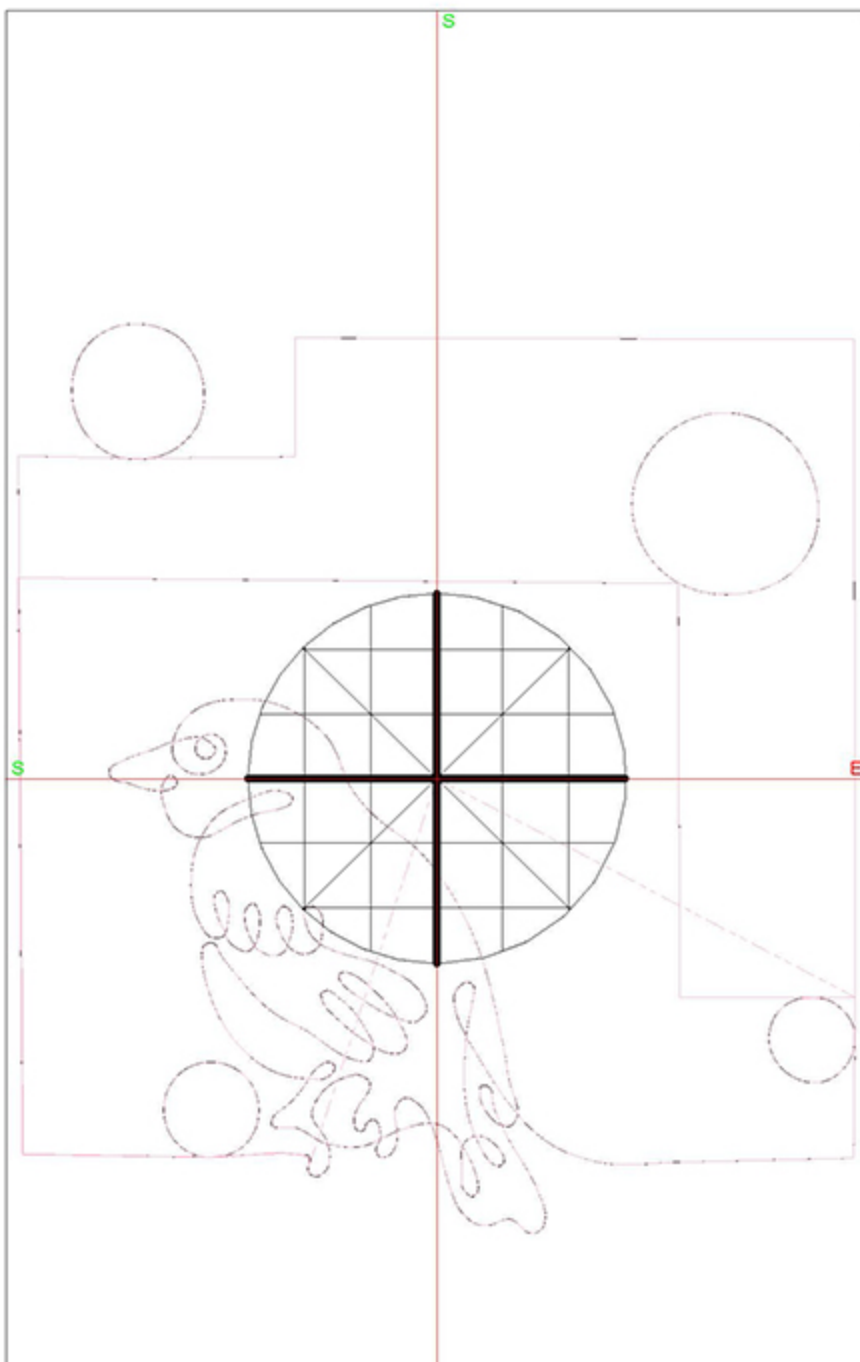

Design Worksheet

BERNINA Embroidery Software DesignerPlus
Design: MQBSittingBirdie5x7

Stitches: 1006
Colors: 1
Height: 141.1 mm
Width: 127.1 mm
Zoom: 1.05

Total bobbin: 1.40m

Color Film:

#	Chart	Code Name	Thread
1.		Madeira Polyneon 1816 Rustic Pink	4.38m