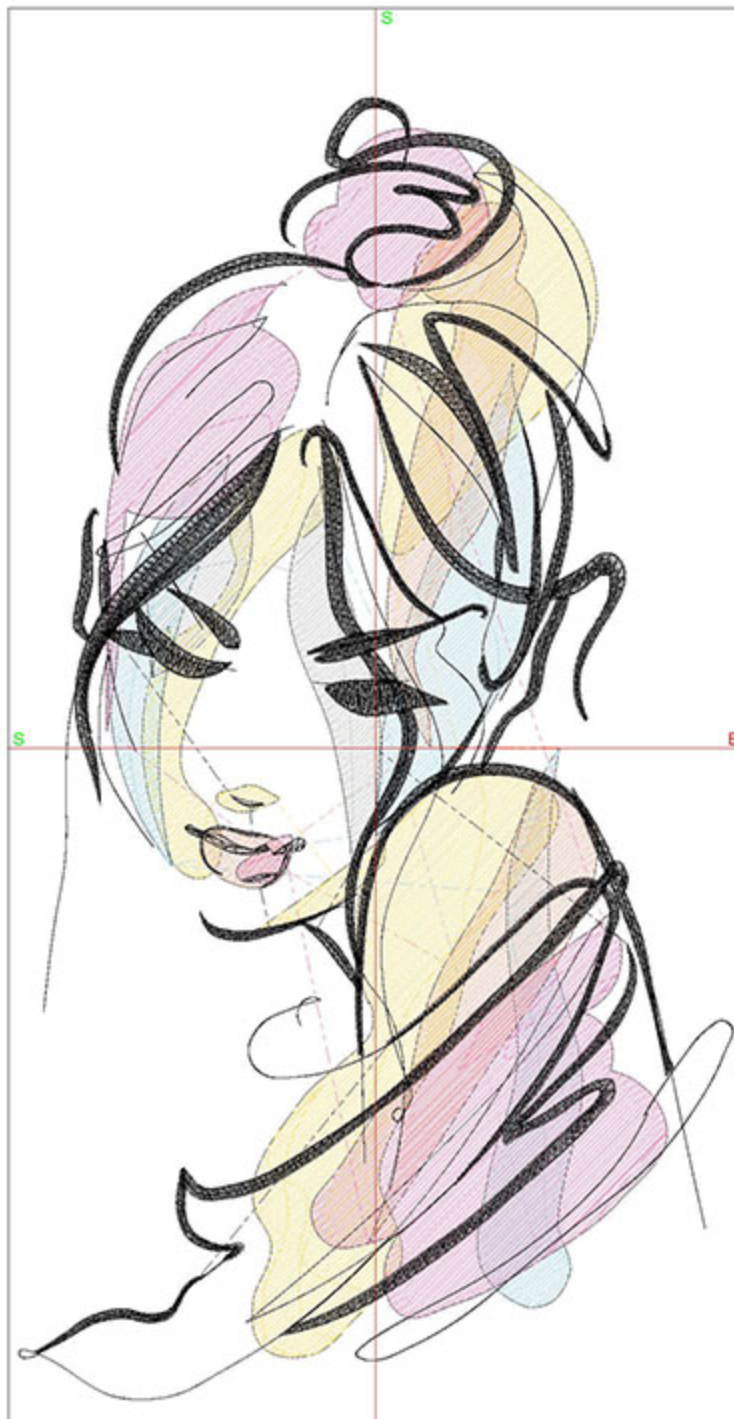

Machine runtime:

Module	Runtime (hr.min:sec)
Large	0:34:54

Design Worksheet

Zoom: 0.92

BERNINA Embroidery
Software DesignerPlus

Name: LICSweet8x10.ART

Height: 250.0 mm
 Width: 139.4 mm
 Stitches: 30727
 Colors: 6
 Color changes: 5
 Trims: 31
 Machine format: Bernina
 Hoop: BERNINA E16 9cm - 3.51in Round
 Total bobbin: 66.83m